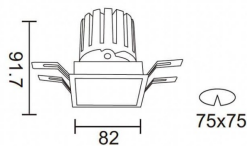

PRO-DS

Lavov downlight from the family PRO-DS with a power of 12,2W and an optics 24 degrees . CCT 4000K. With a total lumen output of 787,5lm and a luminous efficiency of 64,56lm/W.ON/OFF driver. Made in die cast aluminum and finished in Black color.

Item code	86.D026.1421.02
Product type	Indoor
Category	Downlights
Family	PRO-D
Subfamily	PRO-DS
Pictograms	

Scheme

Product	
Real power (W)	12.2
Real luminous flux (Lm)	787.5
Luminous efficiency (Lm/W)	64.56
Beam angle (°)	24
Life time (h)	50000 h L80B10
IP	20
Electrical class insulation	Clas II
Colour	Black
Control gear included	Yes
Control gear	ON/OFF
Flicker Free	Yes
Light source	LED
Type of LED	COB
Colour temperature (K)	4000
Colour consistency (SDCM)	SDCM<3
CRI	90