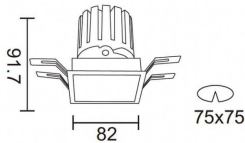

PRO-DS

Lavov downlight from the family PRO-DS with a power of 12,2W and an optics 24 degrees . CCT 4000K. With a total lumen output of 787,5lm and a luminous efficiency of 64,56lm/W.ON/OFF driver. Made in die cast aluminum and finished in Silver color.

Item code	86.D026.1421.03
Product type	Indoor
Category	Downlights
Family	PRO-D
Subfamily	PRO-DS
Pictograms	

Scheme

Product	
Real power (W)	12.2
Real luminous flux (Lm)	787.5
Luminous efficiency (Lm/W)	64.56
Beam angle (°)	24
Life time (h)	50000 h L80B10
IP	20
Electrical class insulation	Clas II
Colour	Silver
Control gear included	Yes
Control gear	ON/OFF
Flicker Free	Yes
Light source	LED
Type of LED	COB
Colour temperature (K)	4000
Colour consistency (SDCM)	SDCM<3
CRI	90