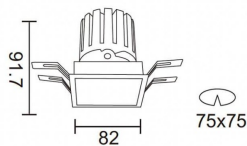

### PRO-DS

Lavov downlight from the family PRO-DS with a power of 12,2W and an optics 24 degrees . CCT 4000K. With a total lumen output of 787,5lm and a luminous efficiency of 64,56lm/W.ON/OFF driver. Made in die cast aluminum and finished in Silver color.

### Scheme

Product	
Real power (W)	12.2
Real luminous flux (Lm)	787.5
Luminous efficiency (Lm/W)	64.56
Beam angle (°)	24
Life time (h)	50000 h L80B10
IP	20
Electrical class insulation	Clas II
Colour	Silver
Control gear included	Yes
Control gear	ON/OFF
Flicker Free	Yes
Light source	LED
Type of LED	COB
Colour temperature (K)	4000
Colour consistency (SDCM)	SDCM<3
CRI	90