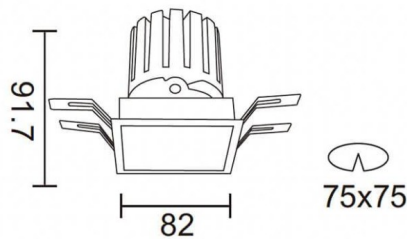

PRO-DS

Lavov downlight from the family PRO-DS with a power of 12,2W and an optics 24 degrees . CCT 4000K. With a total lumen output of 787,5lm and a luminous efficiency of 64,56lm/W.ON/OFF driver. Made in die cast aluminum and finished in Silver color.

Item code	86.D026.1421.03
Product type	Indoor
Category	Downlights
Family	PRO-D
Subfamily	PRO-DS
Pictograms	

Scheme

Product	
Real power (W)	12.2
Real luminous flux (Lm)	787.5
Luminous efficiency (Lm/W)	64.56
Beam angle (º)	24
Life time (h)	50000 h L80B10
IP	20
Electrical class insulation	Clas II
Colour	Silver
Control gear included	Yes
Control gear	ON/OFF
Flicker Free	Yes
Light source	LED
Type of LED	COB
Colour temperature (K)	4000
Colour consistency (SDCM)	SDCM<3
CRI	90