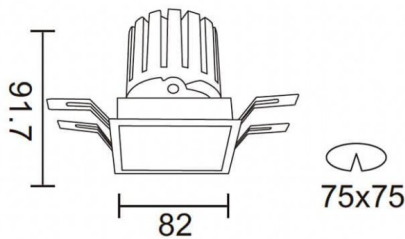

PRO-DS

Lavov downlight from the family PRO-DS with a power of 12,2W and an optics 24 degrees . CCT 4000K. With a total lumen output of 787,5lm and a luminous efficiency of 64,56lm/W.ON/OFF driver. Made in die cast aluminum and finished in Silver color.

Scheme

Item code	86.D026.1421.03
Product type	Indoor
Category	Downlights
Family	PRO-D
Subfamily	PRO-DS
Pictograms	

Product	
Real power (W)	12.2
Real luminous flux (Lm)	787.5
Luminous efficiency (Lm/W)	64.56
Beam angle (°)	24
Life time (h)	50000 h L80B10
IP	20
Electrical class insulation	Clas II
Colour	Silver
Control gear included	Yes
Control gear	ON/OFF
Flicker Free	Yes
Light source	LED
Type of LED	COB
Colour temperature (K)	4000
Colour consistency (SDCM)	SDCM3
CRI	90