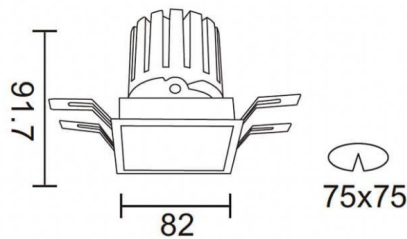

PRO-DS

Lavov downlight from the family PRO-DS with a power of 12,2W and an optics 24 degrees . CCT 4000K. With a total lumen output of 787,5lm and a luminous efficiency of 64,56lm/W.DALI driver. Made in die cast aluminum and finished in Black color.

Scheme

Item code	86.D026.1423.02
Product type	Indoor
Category	Downlights
Family	PRO-D
Subfamily	PRO-DS
Pictograms	

Product	
Real power (W)	12.2
Real luminous flux (Lm)	787.5
Luminous efficiency (Lm/W)	64.56
Beam angle (°)	24
Life time (h)	50000 h L80B10
IP	20
Electrical class insulation	Clas II
Colour	Black
Control gear included	Yes
Control gear	DALI
Flicker Free	Yes
Light source	LED
Type of LED	COB
Colour temperature (K)	4000
Colour consistency (SDCM)	SDCM3
CRI	90