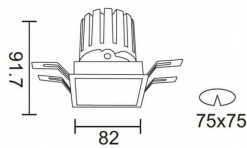

PRO-DS

Lavov downlight from the family PRO-DS with a power of 12,2W and an optics 24 degrees . CCT 4000K. With a total lumen output of 787,5lm and a luminous efficiency of 64,56lm/W.DALI driver. Made in die cast aluminum and finished in Black color.

Item code	86.D026.1423.02
Product type	Indoor
Category	Downlights
Family	PRO-D
Subfamily	PRO-DS
Pictograms	

Scheme

Product	
Real power (W)	12.2
Real luminous flux (Lm)	787.5
Luminous efficiency (Lm/W)	64.56
Beam angle (°)	24
Life time (h)	50000 h L80B10
IP	20
Electrical class insulation	Clas II
Colour	Black
Control gear included	Yes
Control gear	DALI
Flicker Free	Yes
Light source	LED
Type of LED	COB
Colour temperature (K)	4000
Colour consistency (SDCM)	SDCM<3
CRI	90