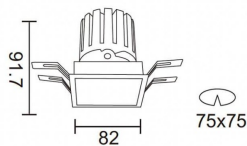

PRO-DS

Lavov downlight from the family PRO-DS with a power of 12,2W and an optics 24 degrees . CCT 4000K. With a total lumen output of 787,5lm and a luminous efficiency of 64,56lm/W.DALI driver. Made in die cast aluminum and finished in Silver color.

Item code	86.D026.1423.03
Product type	Indoor
Category	Downlights
Family	PRO-D
Subfamily	PRO-DS
Pictograms	

Scheme

Product	
Real power (W)	12.2
Real luminous flux (Lm)	787.5
Luminous efficiency (Lm/W)	64.56
Beam angle (°)	24
Life time (h)	50000 h L80B10
IP	20
Electrical class insulation	Clas II
Colour	Silver
Control gear included	Yes
Control gear	DALI
Flicker Free	Yes
Light source	LED
Type of LED	COB
Colour temperature (K)	4000
Colour consistency (SDCM)	SDCM<3
CRI	90