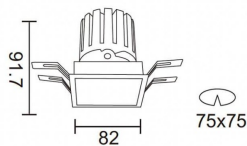

PRO-DS

Lavov downlight from the family PRO-DS with a power of 12,2W and an optics 36 degrees . CCT 4000K. With a total lumen output of 787,5lm and a luminous efficiency of 64,56lm/W.ON/OFF driver. Made in die cast aluminum and finished in White color.

Item code	86.D026.1431.01
Product type	Indoor
Category	Downlights
Family	PRO-D
Subfamily	PRO-DS
Pictograms	

Scheme

Product	
Real power (W)	12.2
Real luminous flux (Lm)	787.5
Luminous efficiency (Lm/W)	64.56
Beam angle (°)	36
Life time (h)	50000 h L80B10
IP	20
Electrical class insulation	Clas II
Colour	White
Control gear included	Yes
Control gear	ON/OFF
Flicker Free	Yes
Light source	LED
Type of LED	COB
Colour temperature (K)	4000
Colour consistency (SDCM)	SDCM<3
CRI	90