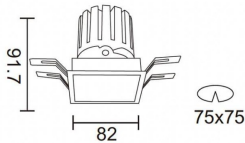

PRO-DS

Lavov downlight from the family PRO-DS with a power of 12,2W and an optics 36 degrees . CCT 4000K. With a total lumen output of 787,5lm and a luminous efficiency of 64,56lm/W.ON/OFF driver. Made in die cast aluminum and finished in White color.

Item code	86.D026.1431.01
Product type	Indoor
Category	Downlights
Family	PRO-D
Subfamily	PRO-DS
Pictograms	

Scheme

Product	
Real power (W)	12.2
Real luminous flux (Lm)	787.5
Luminous efficiency (Lm/W)	64.56
Beam angle (°)	36
Life time (h)	50000 h L80B10
IP	20
Electrical class insulation	Clas II
Colour	White
Control gear included	Yes
Control gear	ON/OFF
Flicker Free	Yes
Light source	LED
Type of LED	COB
Colour temperature (K)	4000
Colour consistency (SDCM)	SDCM<3
CRI	90