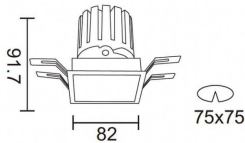

PRO-DS

Lavov downlight from the family PRO-DS with a power of 12,2W and an optics 36 degrees . CCT 4000K. With a total lumen output of 787,5lm and a luminous efficiency of 64,56lm/W.ON/OFF driver. Made in die cast aluminum and finished in Black color.

Item code	86.D026.1431.02
Product type	Indoor
Category	Downlights
Family	PRO-D
Subfamily	PRO-DS
Pictograms	

Scheme

Product	
Real power (W)	12.2
Real luminous flux (Lm)	787.5
Luminous efficiency (Lm/W)	64.56
Beam angle (°)	36
Life time (h)	50000 h L80B10
IP	20
Electrical class insulation	Clas II
Colour	Black
Control gear included	Yes
Control gear	ON/OFF
Flicker Free	Yes
Light source	LED
Type of LED	COB
Colour temperature (K)	4000
Colour consistency (SDCM)	SDCM<3
CRI	90