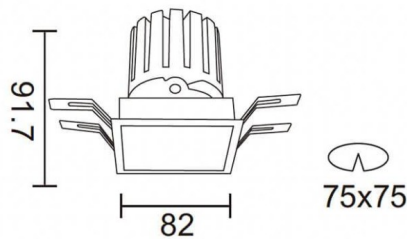

### PRO-DS

Lavov downlight from the family PRO-DS with a power of 12,2W and an optics 36 degrees . CCT 4000K. With a total lumen output of 787,5lm and a luminous efficiency of 64,56lm/W.ON/OFF driver. Made in die cast aluminum and finished in Black color.

### Scheme

Product	
Real power (W)	12.2
Real luminous flux (Lm)	787.5
Luminous efficiency (Lm/W)	64.56
Beam angle (°)	36
Life time (h)	50000 h L80B10
IP	20
Electrical class insulation	Clas II
Colour	Black
Control gear included	Yes
Control gear	ON/OFF
Flicker Free	Yes
Light source	LED
Type of LED	COB
Colour temperature (K)	4000
Colour consistency (SDCM)	SDCM3
CRI	90