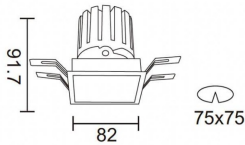

PRO-DS

Lavov downlight from the family PRO-DS with a power of 12,2W and an optics 36 degrees . CCT 4000K. With a total lumen output of 787,5lm and a luminous efficiency of 64,56lm/W.ON/OFF driver. Made in die cast aluminum and finished in Black color.

Item code	86.D026.1431.02
Product type	Indoor
Category	Downlights
Family	PRO-D
Subfamily	PRO-DS
Pictograms	

Scheme

Product	
Real power (W)	12.2
Real luminous flux (Lm)	787.5
Luminous efficiency (Lm/W)	64.56
Beam angle (°)	36
Life time (h)	50000 h L80B10
IP	20
Electrical class insulation	Clas II
Colour	Black
Control gear included	Yes
Control gear	ON/OFF
Flicker Free	Yes
Light source	LED
Type of LED	COB
Colour temperature (K)	4000
Colour consistency (SDCM)	SDCM<3
CRI	90