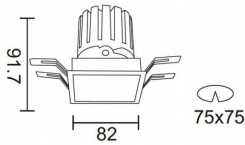

PRO-DS

Lavov downlight from the family PRO-DS with a power of 12,2W and an optics 36 degrees . CCT 4000K. With a total lumen output of 787,5lm and a luminous efficiency of 64,56lm/W.ON/OFF driver. Made in die cast aluminum and finished in Black color.

| | |
|------------------------------------|-----------------------|
| Product | |
| Real power (W) | 12.2 |
| Real luminous flux (Lm) | 787.5 |
| Luminous efficiency (Lm/W) | 64.56 |
| Beam angle (°) | 36 |
| Life time (h) | 50000 h L80B10 |
| IP | 20 |
| Electrical class insulation | Clas II |
| Colour | Black |
| Control gear included | Yes |
| Control gear | ON/OFF |
| Flicker Free | Yes |
| Light source | LED |
| Type of LED | COB |
| Colour temperature (K) | 4000 |
| Colour consistency (SDCM) | SDCM<3 |
| CRI | 90 |