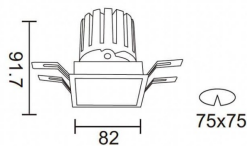

PRO-DS

Lavov downlight from the family PRO-DS with a power of 12,2W and an optics 36 degrees . CCT 4000K. With a total lumen output of 787,5lm and a luminous efficiency of 64,56lm/W.ON/OFF driver. Made in die cast aluminum and finished in Silver color.

Item code	86.D026.1431.03
Product type	Indoor
Category	Downlights
Family	PRO-D
Subfamily	PRO-DS
Pictograms	

Scheme

Product	
Real power (W)	12.2
Real luminous flux (Lm)	787.5
Luminous efficiency (Lm/W)	64.56
Beam angle (°)	36
Life time (h)	50000 h L80B10
IP	20
Electrical class insulation	Clas II
Colour	Silver
Control gear included	Yes
Control gear	ON/OFF
Flicker Free	Yes
Light source	LED
Type of LED	COB
Colour temperature (K)	4000
Colour consistency (SDCM)	SDCM<3
CRI	90