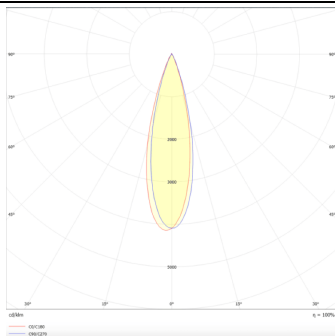

PRO-DS

Lavov downlight from the family PRO-DS with a power of 12,2W and an optics 36 degrees . CCT 4000K. With a total lumen output of 787,5lm and a luminous efficiency of 64,56lm/W.DALI driver. Made in die cast aluminum and finished in White color.

Item code	86.D026.1433.01
Product type	Indoor
Category	Downlights
Family	PRO-D
Subfamily	PRO-DS
Pictograms	

Scheme

Photometry

Product	
Real power (W)	12.2
Real luminous flux (Lm)	787.5
Luminous efficiency (Lm/W)	64.56
Beam angle (°)	36
Life time (h)	50000 h L80B10
IP	20
Electrical class insulation	Clas II
Colour	White
Control gear included	Yes
Control gear	DALI
Flicker Free	Yes
Light source	LED
Type of LED	COB
Colour temperature (K)	4000
Colour consistency (SDCM)	SDCM<3
CRI	90