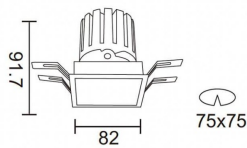

PRO-DS

Lavov downlight from the family PRO-DS with a power of 12,2W and an optics 36 degrees . CCT 4000K. With a total lumen output of 787,5lm and a luminous efficiency of 64,56lm/W.DALI driver. Made in die cast aluminum and finished in White color.

Item code	86.D026.1433.01
Product type	Indoor
Category	Downlights
Family	PRO-D
Subfamily	PRO-DS
Pictograms	

Scheme

Product	
Real power (W)	12.2
Real luminous flux (Lm)	787.5
Luminous efficiency (Lm/W)	64.56
Beam angle (°)	36
Life time (h)	50000 h L80B10
IP	20
Electrical class insulation	Clas II
Colour	White
Control gear included	Yes
Control gear	DALI
Flicker Free	Yes
Light source	LED
Type of LED	COB
Colour temperature (K)	4000
Colour consistency (SDCM)	SDCM<3
CRI	90