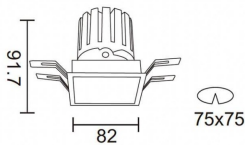

**PRO-DS**

Lavov downlight from the family PRO-DS with a power of 12,2W and an optics 36 degrees . CCT 4000K. With a total lumen output of 787,5lm and a luminous efficiency of 64,56lm/W.DALI driver. Made in die cast aluminum and finished in White color.

<b>Item code</b>	<b>86.D026.1433.01</b>
<b>Product type</b>	<b>Indoor</b>
<b>Category</b>	<b>Downlights</b>
<b>Family</b>	<b>PRO-D</b>
<b>Subfamily</b>	<b>PRO-DS</b>
<b>Pictograms</b>	

**Scheme**

<b>Product</b>	
<b>Real power (W)</b>	<b>12.2</b>
<b>Real luminous flux (Lm)</b>	<b>787.5</b>
<b>Luminous efficiency (Lm/W)</b>	<b>64.56</b>
<b>Beam angle (°)</b>	<b>36</b>
<b>Life time (h)</b>	<b>50000 h L80B10</b>
<b>IP</b>	<b>20</b>
<b>Electrical class insulation</b>	<b>Clas II</b>
<b>Colour</b>	<b>White</b>
<b>Control gear included</b>	<b>Yes</b>
<b>Control gear</b>	<b>DALI</b>
<b>Flicker Free</b>	<b>Yes</b>
<b>Light source</b>	<b>LED</b>
<b>Type of LED</b>	<b>COB</b>
<b>Colour temperature (K)</b>	<b>4000</b>
<b>Colour consistency (SDCM)</b>	<b>SDCM&lt;3</b>
<b>CRI</b>	<b>90</b>