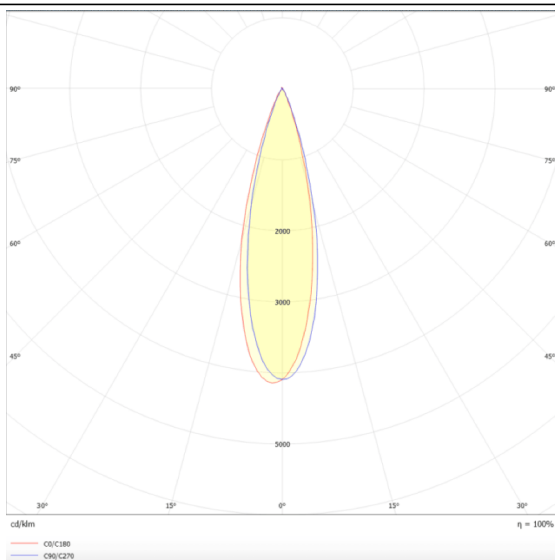

PRO-DS

Lavov downlight from the family PRO-DS with a power of 12,2W and an optics 36 degrees . CCT 4000K. With a total lumen output of 787,5lm and a luminous efficiency of 64,56lm/W.DALI driver. Made in die cast aluminum and finished in White color.

Scheme

Photometry

Item code	86.D026.1433.01
Product type	Indoor
Category	Downlights
Family	PRO-D
Subfamily	PRO-DS
Pictograms	

Product

Real power (W)	12.2
Real luminous flux (Lm)	787.5
Luminous efficiency (Lm/W)	64.56
Beam angle (º)	36
Life time (h)	50000 h L80B10
IP	20
Electrical class insulation	Clas II
Colour	White
Control gear included	Yes
Control gear	DALI
Flicker Free	Yes
Light source	LED
Type of LED	COB
Colour temperature (K)	4000
Colour consistency (SDCM)	SDCM<3
CRI	90