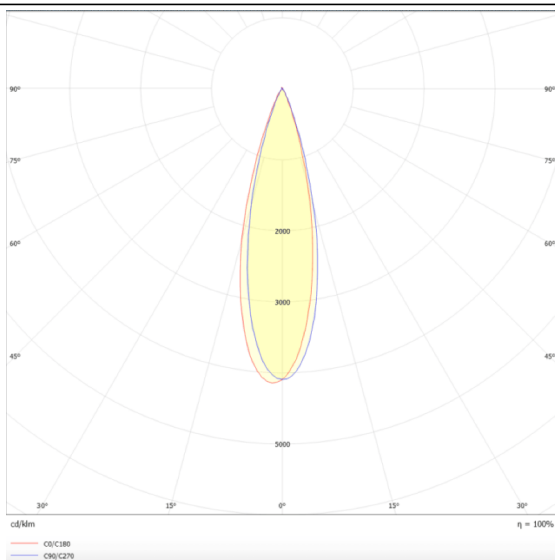

PRO-DS

Lavov downlight from the family PRO-DS with a power of 12,2W and an optics 36 degrees . CCT 4000K. With a total lumen output of 787,5lm and a luminous efficiency of 64,56lm/W.DALI driver. Made in die cast aluminum and finished in White color.

Scheme

Photometry

Item code	86.D026.1433.01
Product type	Indoor
Category	Downlights
Family	PRO-D
Subfamily	PRO-DS
Pictograms	

Product	
Real power (W)	12.2
Real luminous flux (Lm)	787.5
Luminous efficiency (Lm/W)	64.56
Beam angle (°)	36
Life time (h)	50000 h L80B10
IP	20
Electrical class insulation	Clas II
Colour	White
Control gear included	Yes
Control gear	DALI
Flicker Free	Yes
Light source	LED
Type of LED	COB
Colour temperature (K)	4000
Colour consistency (SDCM)	SDCM3
CRI	90