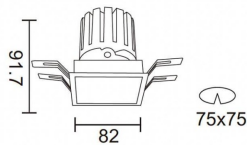

### PRO-DS

Lavov downlight from the family PRO-DS with a power of 12,2W and an optics 36 degrees . CCT 4000K. With a total lumen output of 787,5lm and a luminous efficiency of 64,56lm/W.DALI driver. Made in die cast aluminum and finished in Black color.

### Scheme

Product	
Real power (W)	12.2
Real luminous flux (Lm)	787.5
Luminous efficiency (Lm/W)	64.56
Beam angle (°)	36
Life time (h)	50000 h L80B10
IP	20
Electrical class insulation	Clas II
Colour	Black
Control gear included	Yes
Control gear	DALI
Flicker Free	Yes
Light source	LED
Type of LED	COB
Colour temperature (K)	4000
Colour consistency (SDCM)	SDCM<3
CRI	90