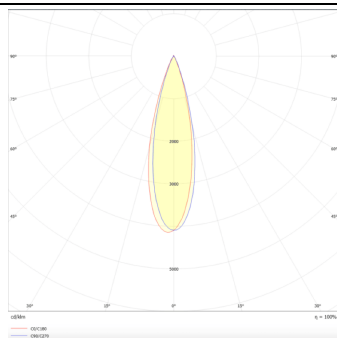

PRO-DS

Lavov downlight from the family PRO-DS with a power of 12,2W and an optics 36 degrees . CCT 4000K. With a total lumen output of 787,5lm and a luminous efficiency of 64,56lm/W.DALI driver. Made in die cast aluminum and finished in Black color.

Item code	86.D026.1433.02
Product type	Indoor
Category	Downlights
Family	PRO-D
Subfamily	PRO-DS
Pictograms	

Scheme

Photometry

Product	
Real power (W)	12.2
Real luminous flux (Lm)	787.5
Luminous efficiency (Lm/W)	64.56
Beam angle (°)	36
Life time (h)	50000 h L80B10
IP	20
Electrical class insulation	Clas II
Colour	Black
Control gear included	Yes
Control gear	DALI
Flicker Free	Yes
Light source	LED
Type of LED	COB
Colour temperature (K)	4000
Colour consistency (SDCM)	SDCM<3
CRI	90