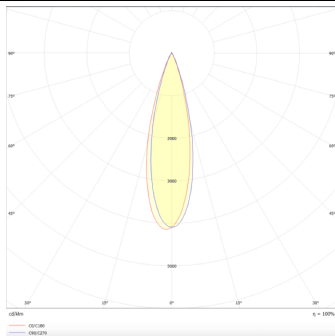

### PRO-DS

Lavov downlight from the family PRO-DS with a power of 12,2W and an optics 36 degrees . CCT 4000K. With a total lumen output of 787,5lm and a luminous efficiency of 64,56lm/W.DALI driver. Made in die cast aluminum and finished in Silver color.

### Photometry

Product	
Real power (W)	12.2
Real luminous flux (Lm)	787.5
Luminous efficiency (Lm/W)	64.56
Beam angle (°)	36
Life time (h)	50000 h L80B10
IP	20
Electrical class insulation	Clas II
Colour	Silver
Control gear included	Yes
Control gear	DALI
Flicker Free	Yes
Light source	LED
Type of LED	COB
Colour temperature (K)	4000
Colour consistency (SDCM)	SDCM<3
CRI	90