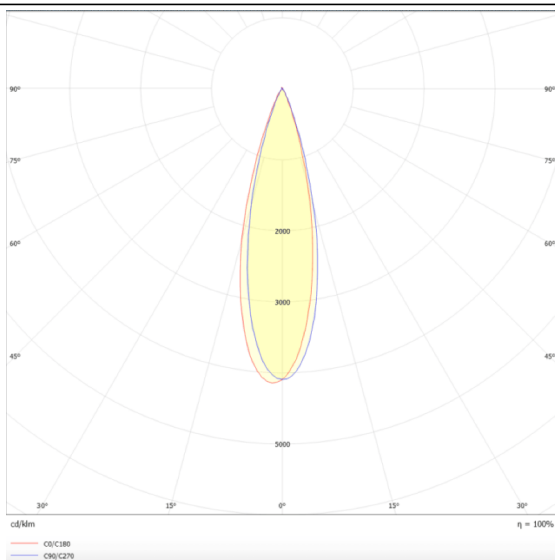

PRO-DS

Lavov downlight from the family PRO-DS with a power of 12,2W and an optics 36 degrees . CCT 4000K. With a total lumen output of 787,5lm and a luminous efficiency of 64,56lm/W.DALI driver. Made in die cast aluminum and finished in Silver color.

Scheme

Photometry

Item code	86.D026.1433.03
Product type	Indoor
Category	Downlights
Family	PRO-D
Subfamily	PRO-DS
Pictograms	

Product	
Real power (W)	12.2
Real luminous flux (Lm)	787.5
Luminous efficiency (Lm/W)	64.56
Beam angle (°)	36
Life time (h)	50000 h L80B10
IP	20
Electrical class insulation	Clas II
Colour	Silver
Control gear included	Yes
Control gear	DALI
Flicker Free	Yes
Light source	LED
Type of LED	COB
Colour temperature (K)	4000
Colour consistency (SDCM)	SDCM3
CRI	90