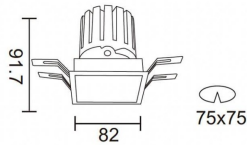

### PRO-DS

Lavov downlight from the family PRO-DS with a power of 12,2W and an optics 36 degrees . CCT 4000K. With a total lumen output of 787,5lm and a luminous efficiency of 64,56lm/W.DALI driver. Made in die cast aluminum and finished in Silver color.

### Photometry

Product	
Real power (W)	12.2
Real luminous flux (Lm)	787.5
Luminous efficiency (Lm/W)	64.56
Beam angle (°)	36
Life time (h)	50000 h L80B10
IP	20
Electrical class insulation	Clas II
Colour	Silver
Control gear included	Yes
Control gear	DALI
Flicker Free	Yes
Light source	LED
Type of LED	COB
Colour temperature (K)	4000
Colour consistency (SDCM)	SDCM<3
CRI	90