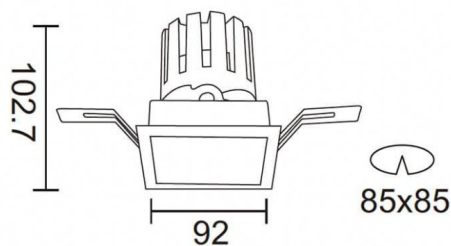

### PRO-DS

Lavov downlight from the family PRO-DS with a power of 17,73W and an optics 12 degrees . CCT 3000K. With a total lumen output of 1556lm and a luminous efficiency of 87,76lm/W.ON/OFF driver. Made in die cast aluminum and finished in White color.

### Scheme

Product	
Real power (W)	17.73
Real luminous flux (Lm)	1556
Luminous efficiency (Lm/W)	87.76
Beam angle (&ordm;)	12
Life time (h)	50000 h L80B10
IP	20
Electrical class insulation	Clas II
Colour	White
Control gear included	Yes
Control gear	ON/OFF
Flicker Free	Yes
Light source	LED
Type of LED	COB
Colour temperature (K)	3000
Colour consistency (SDCM)	SDCM<3
CRI	90