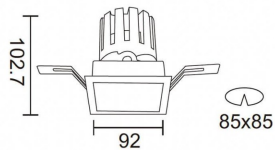

### PRO-DS

Lavov downlight from the family PRO-DS with a power of 17,73W and an optics 12 degrees . CCT 3000K. With a total lumen output of 1556lm and a luminous efficiency of 87,76lm/W.ON/OFF driver. Made in die cast aluminum and finished in White color.

### Scheme

Product	
Real power (W)	17.73
Real luminous flux (Lm)	1556
Luminous efficiency (Lm/W)	87.76
Beam angle (°)	12
Life time (h)	50000 h L80B10
IP	20
Electrical class insulation	Clas II
Colour	White
Control gear included	Yes
Control gear	ON/OFF
Flicker Free	Yes
Light source	LED
Type of LED	COB
Colour temperature (K)	3000
Colour consistency (SDCM)	SDCM<3
CRI	90