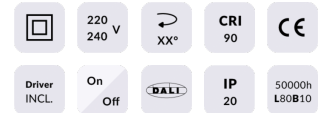

---

**Scheme**

---

**PRO-DS**

Lavov downlight from the family PRO-DS with a power of 17,73W and an optics 12 degrees . CCT 3000K. With a total lumen output of 1556lm and a luminous efficiency of 87,76lm/W.ON/OFF driver. Made in die cast aluminum and finished in White color.

<b>Item code</b>	<b>86.D026.2311.01</b>
<b>Product type</b>	<b>Indoor</b>
<b>Category</b>	<b>Downlights</b>
<b>Family</b>	<b>PRO-D</b>
<b>Subfamily</b>	<b>PRO-DS</b>

**Pictograms**

<b>Product</b>	
<b>Real power (W)</b>	<b>17.73</b>
<b>Real luminous flux (Lm)</b>	<b>1556</b>
<b>Luminous efficiency (Lm/W)</b>	<b>87.76</b>
<b>Beam angle (°)</b>	<b>12</b>
<b>Life time (h)</b>	<b>50000 h L80B10</b>
<b>IP</b>	<b>20</b>
<b>Electrical class insulation</b>	<b>Clas II</b>
<b>Colour</b>	<b>White</b>
<b>Control gear included</b>	<b>Yes</b>
<b>Control gear</b>	<b>ON/OFF</b>
<b>Flicker Free</b>	<b>Yes</b>
<b>Light source</b>	<b>LED</b>
<b>Type of LED</b>	<b>COB</b>
<b>Colour temperature (K)</b>	<b>3000</b>
<b>Colour consistency (SDCM)</b>	<b>SDCM3</b>
<b>CRI</b>	<b>90</b>