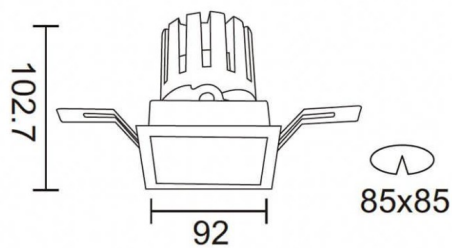

PRO-DS

Lavov downlight from the family PRO-DS with a power of 17,73W and an optics 12 degrees . CCT 3000K. With a total lumen output of 1556lm and a luminous efficiency of 87,76lm/W.ON/OFF driver. Made in die cast aluminum and finished in Black color.

Item code	86.D026.2311.02
Product type	Indoor
Category	Downlights
Family	PRO-D
Subfamily	PRO-DS
Pictograms	

Scheme

Product	
Real power (W)	17.73
Real luminous flux (Lm)	1556
Luminous efficiency (Lm/W)	87.76
Beam angle (º)	12
Life time (h)	50000 h L80B10
IP	20
Electrical class insulation	Clas II
Colour	Black
Control gear included	Yes
Control gear	ON/OFF
Flicker Free	Yes
Light source	LED
Type of LED	COB
Colour temperature (K)	3000
Colour consistency (SDCM)	SDCM<3
CRI	90