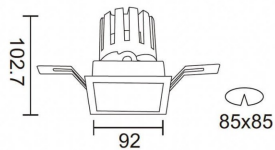

### PRO-DS

Lavov downlight from the family PRO-DS with a power of 17,73W and an optics 12 degrees . CCT 3000K. With a total lumen output of 1556lm and a luminous efficiency of 87,76lm/W.ON/OFF driver. Made in die cast aluminum and finished in Black color.

### Scheme

Product	
Real power (W)	17.73
Real luminous flux (Lm)	1556
Luminous efficiency (Lm/W)	87.76
Beam angle (°)	12
Life time (h)	50000 h L80B10
IP	20
Electrical class insulation	Clas II
Colour	Black
Control gear included	Yes
Control gear	ON/OFF
Flicker Free	Yes
Light source	LED
Type of LED	COB
Colour temperature (K)	3000
Colour consistency (SDCM)	SDCM<3
CRI	90