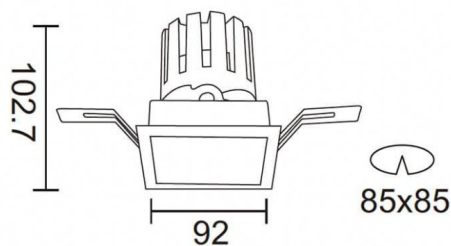

PRO-DS

Lavov downlight from the family PRO-DS with a power of 17,73W and an optics 12 degrees . CCT 3000K. With a total lumen output of 1556lm and a luminous efficiency of 87,76lm/W.ON/OFF driver. Made in die cast aluminum and finished in Black color.

Item code	86.D026.2311.02
Product type	Indoor
Category	Downlights
Family	PRO-D
Subfamily	PRO-DS
Pictograms	

Scheme

Product	
Real power (W)	17.73
Real luminous flux (Lm)	1556
Luminous efficiency (Lm/W)	87.76
Beam angle (°)	12
Life time (h)	50000 h L80B10
IP	20
Electrical class insulation	Clas II
Colour	Black
Control gear included	Yes
Control gear	ON/OFF
Flicker Free	Yes
Light source	LED
Type of LED	COB
Colour temperature (K)	3000
Colour consistency (SDCM)	SDCM3
CRI	90