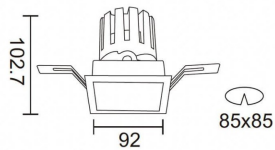

PRO-DS

Lavov downlight from the family PRO-DS with a power of 17,73W and an optics 12 degrees . CCT 3000K. With a total lumen output of 1556lm and a luminous efficiency of 87,76lm/W.ON/OFF driver. Made in die cast aluminum and finished in Black color.

Item code	86.D026.2311.02
Product type	Indoor
Category	Downlights
Family	PRO-D
Subfamily	PRO-DS
Pictograms	

Scheme

Product	
Real power (W)	17.73
Real luminous flux (Lm)	1556
Luminous efficiency (Lm/W)	87.76
Beam angle (°)	12
Life time (h)	50000 h L80B10
IP	20
Electrical class insulation	Clas II
Colour	Black
Control gear included	Yes
Control gear	ON/OFF
Flicker Free	Yes
Light source	LED
Type of LED	COB
Colour temperature (K)	3000
Colour consistency (SDCM)	SDCM<3
CRI	90