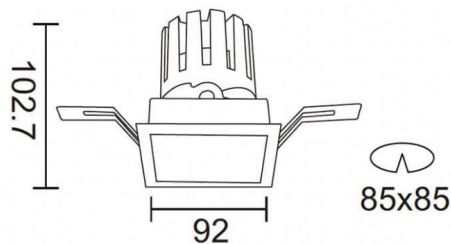

---

**Scheme**

---

---

**PRO-DS**

---

Lavov downlight from the family PRO-DS with a power of 17,73W and an optics 12 degrees . CCT 3000K. With a total lumen output of 1556lm and a luminous efficiency of 87,76lm/W.ON/OFF driver. Made in die cast aluminum and finished in Silver color.

<b>Item code</b>	<b>86.D026.2311.03</b>
<b>Product type</b>	<b>Indoor</b>
<b>Category</b>	<b>Downlights</b>
<b>Family</b>	<b>PRO-D</b>
<b>Subfamily</b>	<b>PRO-DS</b>
<b>Pictograms</b>	

<b>Product</b>	
<b>Real power (W)</b>	<b>17.73</b>
<b>Real luminous flux (Lm)</b>	<b>1556</b>
<b>Luminous efficiency (Lm/W)</b>	<b>87.76</b>
<b>Beam angle (&amp;ordm;)</b>	<b>12</b>
<b>Life time (h)</b>	<b>50000 h L80B10</b>
<b>IP</b>	<b>20</b>
<b>Electrical class insulation</b>	<b>Clas II</b>
<b>Colour</b>	<b>Silver</b>
<b>Control gear included</b>	<b>Yes</b>
<b>Control gear</b>	<b>ON/OFF</b>
<b>Flicker Free</b>	<b>Yes</b>
<b>Light source</b>	<b>LED</b>
<b>Type of LED</b>	<b>COB</b>
<b>Colour temperature (K)</b>	<b>3000</b>
<b>Colour consistency (SDCM)</b>	<b>SDCM&lt;3</b>
<b>CRI</b>	<b>90</b>