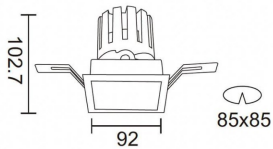

PRO-D

Lavov downlight from the family PRO-D with a power of 17,73W and an optics 12 degrees . CCT 3000K. With a total lumen output of 1556lm and a luminous efficiency of 87,76lm/W.ON/OFF driver. Made in die cast aluminum and finished in Silver color.

Item code	86.D026.2311.03
Product type	Indoor
Category	Downlights
Family	PRO-D
Subfamily	PRO-D
Pictograms	

Dimensions

Product dimensions (mm) 92*92*102.7

Scheme

Product	
Real power (W)	17.73
Real luminous flux (Lm)	1556
Luminous efficiency (Lm/W)	87.76
Beam angle (°)	12
Life time (h)	50000 h L80B10
IP	20
Electrical class insulation	Clas II
Colour	Silver
Control gear included	Yes
Control gear	ON/OFF
Flicker Free	Yes
Light source	LED
Type of LED	COB
Colour temperature (K)	3000
Colour consistency (SDCM)	SDCM<3
CRI	90