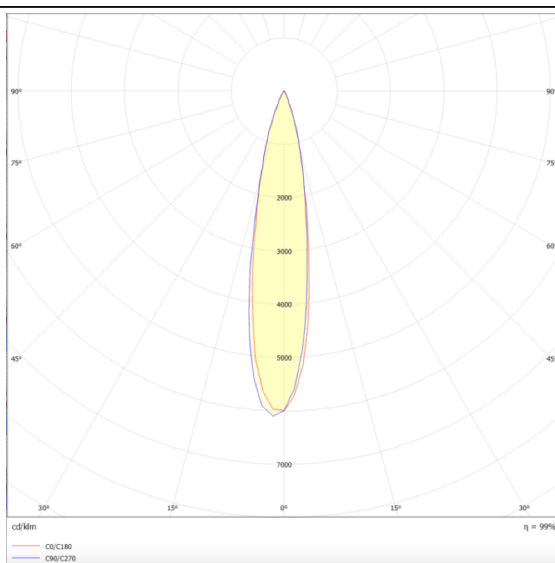

PRO-DS

Lavov downlight from the family PRO-DS with a power of 17,73W and an optics 12 degrees . CCT 3000K. With a total lumen output of 1556lm and a luminous efficiency of 87,76lm/W.DALI driver. Made in die cast aluminum and finished in White color.

Scheme

Photometry

Item code	86.D026.2313.01
Product type	Indoor
Category	Downlights
Family	PRO-D
Subfamily	PRO-DS
Pictograms	

Product	
Real power (W)	17.73
Real luminous flux (Lm)	1556
Luminous efficiency (Lm/W)	87.76
Beam angle (º)	12
Life time (h)	50000 h L80B10
IP	20
Electrical class insulation	Clas II
Colour	White
Control gear included	Yes
Control gear	DALI
Flicker Free	Yes
Light source	LED
Type of LED	COB
Colour temperature (K)	3000
Colour consistency (SDCM)	SDCM<3
CRI	90