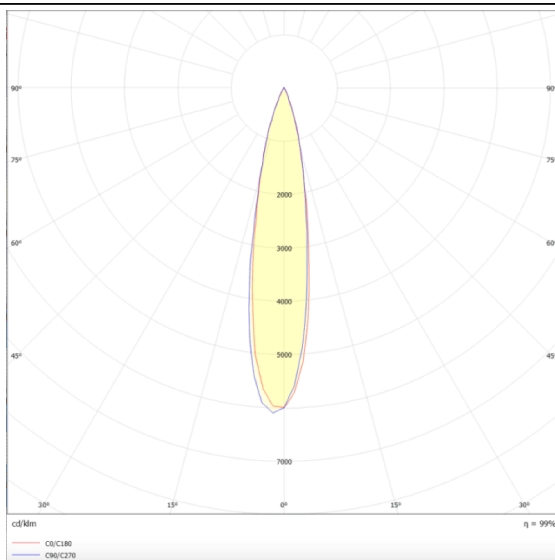

PRO-DS

Lavov downlight from the family PRO-DS with a power of 17,73W and an optics 12 degrees . CCT 3000K. With a total lumen output of 1556lm and a luminous efficiency of 87,76lm/W.DALI driver. Made in die cast aluminum and finished in White color.

Scheme

Photometry

Item code	86.D026.2313.01
Product type	Indoor
Category	Downlights
Family	PRO-D
Subfamily	PRO-DS
Pictograms	

Product

Real power (W)	17.73
Real luminous flux (Lm)	1556
Luminous efficiency (Lm/W)	87.76
Beam angle (°)	12
Life time (h)	50000 h L80B10
IP	20
Electrical class insulation	Clas II
Colour	White
Control gear included	Yes
Control gear	DALI
Flicker Free	Yes
Light source	LED
Type of LED	COB
Colour temperature (K)	3000
Colour consistency (SDCM)	SDCM3
CRI	90