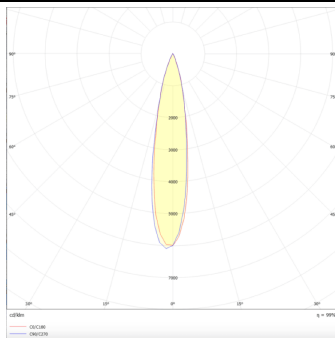

PRO-DS

Lavov downlight from the family PRO-DS with a power of 17,73W and an optics 12 degrees . CCT 3000K. With a total lumen output of 1556lm and a luminous efficiency of 87,76lm/W.DALI driver. Made in die cast aluminum and finished in White color.

Item code	86.D026.2313.01
Product type	Indoor
Category	Downlights
Family	PRO-D
Subfamily	PRO-DS
Pictograms	

Scheme

Photometry

Product	
Real power (W)	17.73
Real luminous flux (Lm)	1556
Luminous efficiency (Lm/W)	87.76
Beam angle (°)	12
Life time (h)	50000 h L80B10
IP	20
Electrical class insulation	Clas II
Colour	White
Control gear included	Yes
Control gear	DALI
Flicker Free	Yes
Light source	LED
Type of LED	COB
Colour temperature (K)	3000
Colour consistency (SDCM)	SDCM<3
CRI	90