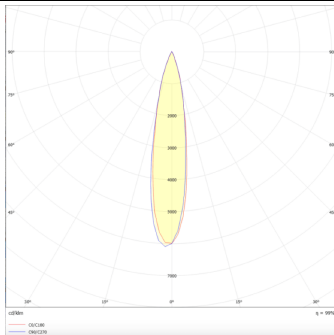

### PRO-DS

Lavov downlight from the family PRO-DS with a power of 17,73W and an optics 12 degrees . CCT 3000K. With a total lumen output of 1556lm and a luminous efficiency of 87,76lm/W.DALI driver. Made in die cast aluminum and finished in White color.

### Photometry

Product	
Real power (W)	17.73
Real luminous flux (Lm)	1556
Luminous efficiency (Lm/W)	87.76
Beam angle (°)	12
Life time (h)	50000 h L80B10
IP	20
Electrical class insulation	Clas II
Colour	White
Control gear included	Yes
Control gear	DALI
Flicker Free	Yes
Light source	LED
Type of LED	COB
Colour temperature (K)	3000
Colour consistency (SDCM)	SDCM<3
CRI	90