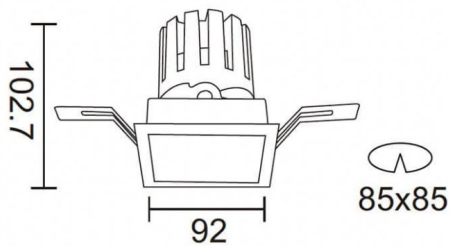

PRO-DS

Lavov downlight from the family PRO-DS with a power of 17,73W and an optics 12 degrees . CCT 3000K. With a total lumen output of 1556lm and a luminous efficiency of 87,76lm/W.DALI driver. Made in die cast aluminum and finished in White color.

Scheme

Photometry

Item code	86.D026.2313.01
Product type	Indoor
Category	Downlights
Family	PRO-D
Subfamily	PRO-DS
Pictograms	

Product

Real power (W)	17.73
Real luminous flux (Lm)	1556
Luminous efficiency (Lm/W)	87.76
Beam angle (°)	12
Life time (h)	50000 h L80B10
IP	20
Electrical class insulation	Clas II
Colour	White
Control gear included	Yes
Control gear	DALI
Flicker Free	Yes
Light source	LED
Type of LED	COB
Colour temperature (K)	3000
Colour consistency (SDCM)	SDCM3
CRI	90