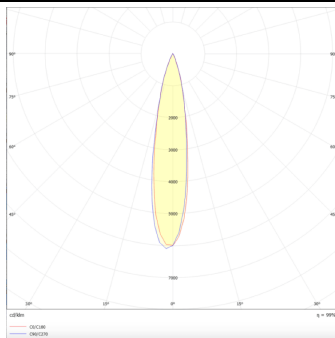

PRO-DS

Lavov downlight from the family PRO-DS with a power of 17,73W and an optics 12 degrees . CCT 3000K. With a total lumen output of 1556lm and a luminous efficiency of 87,76lm/W.DALI driver. Made in die cast aluminum and finished in Black color.

Item code	86.D026.2313.02
Product type	Indoor
Category	Downlights
Family	PRO-D
Subfamily	PRO-DS
Pictograms	

Scheme

Photometry

Product	
Real power (W)	17.73
Real luminous flux (Lm)	1556
Luminous efficiency (Lm/W)	87.76
Beam angle (°)	12
Life time (h)	50000 h L80B10
IP	20
Electrical class insulation	Clas II
Colour	Black
Control gear included	Yes
Control gear	DALI
Flicker Free	Yes
Light source	LED
Type of LED	COB
Colour temperature (K)	3000
Colour consistency (SDCM)	SDCM<3
CRI	90