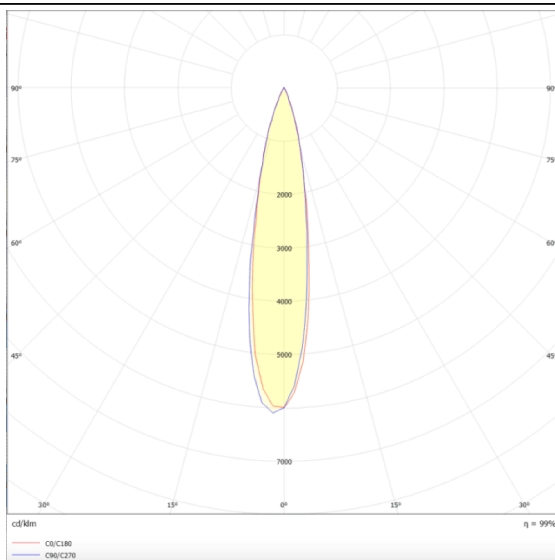

PRO-DS

Lavov downlight from the family PRO-DS with a power of 17,73W and an optics 12 degrees . CCT 3000K. With a total lumen output of 1556lm and a luminous efficiency of 87,76lm/W.DALI driver. Made in die cast aluminum and finished in Black color.

Scheme

Photometry

Item code	86.D026.2313.02
Product type	Indoor
Category	Downlights
Family	PRO-D
Subfamily	PRO-DS
Pictograms	

Product	
Real power (W)	17.73
Real luminous flux (Lm)	1556
Luminous efficiency (Lm/W)	87.76
Beam angle (°)	12
Life time (h)	50000 h L80B10
IP	20
Electrical class insulation	Clas II
Colour	Black
Control gear included	Yes
Control gear	DALI
Flicker Free	Yes
Light source	LED
Type of LED	COB
Colour temperature (K)	3000
Colour consistency (SDCM)	SDCM3
CRI	90