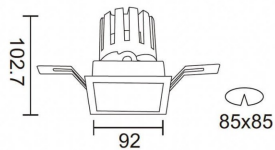

### PRO-DS

Lavov downlight from the family PRO-DS with a power of 17,73W and an optics 12 degrees . CCT 3000K. With a total lumen output of 1556lm and a luminous efficiency of 87,76lm/W.DALI driver. Made in die cast aluminum and finished in Black color.

### Photometry

Product	
Real power (W)	17.73
Real luminous flux (Lm)	1556
Luminous efficiency (Lm/W)	87.76
Beam angle (°)	12
Life time (h)	50000 h L80B10
IP	20
Electrical class insulation	Clas II
Colour	Black
Control gear included	Yes
Control gear	DALI
Flicker Free	Yes
Light source	LED
Type of LED	COB
Colour temperature (K)	3000
Colour consistency (SDCM)	SDCM<3
CRI	90