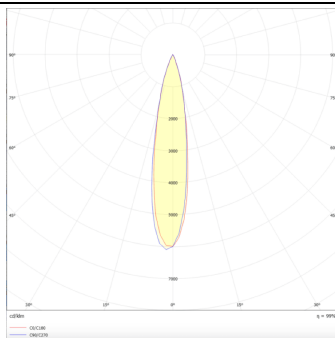

### PRO-DS

Lavov downlight from the family PRO-DS with a power of 17,73W and an optics 12 degrees . CCT 3000K. With a total lumen output of 1556lm and a luminous efficiency of 87,76lm/W.DALI driver. Made in die cast aluminum and finished in Black color.

### Photometry

Product	
Real power (W)	17.73
Real luminous flux (Lm)	1556
Luminous efficiency (Lm/W)	87.76
Beam angle (°)	12
Life time (h)	50000 h L80B10
IP	20
Electrical class insulation	Clas II
Colour	Black
Control gear included	Yes
Control gear	DALI
Flicker Free	Yes
Light source	LED
Type of LED	COB
Colour temperature (K)	3000
Colour consistency (SDCM)	SDCM<3
CRI	90