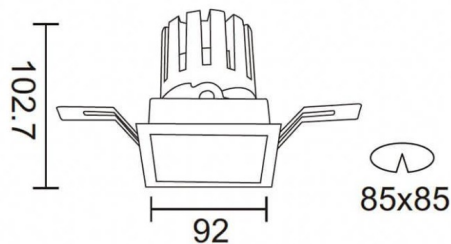

PRO-DS

Lavov downlight from the family PRO-DS with a power of 17,73W and an optics 12 degrees . CCT 3000K. With a total lumen output of 1556lm and a luminous efficiency of 87,76lm/W.DALI driver. Made in die cast aluminum and finished in Black color.

Scheme

Photometry

Item code	86.D026.2313.02
Product type	Indoor
Category	Downlights
Family	PRO-D
Subfamily	PRO-DS
Pictograms	

Product	
Real power (W)	17.73
Real luminous flux (Lm)	1556
Luminous efficiency (Lm/W)	87.76
Beam angle (°)	12
Life time (h)	50000 h L80B10
IP	20
Electrical class insulation	Clas II
Colour	Black
Control gear included	Yes
Control gear	DALI
Flicker Free	Yes
Light source	LED
Type of LED	COB
Colour temperature (K)	3000
Colour consistency (SDCM)	SDCM3
CRI	90