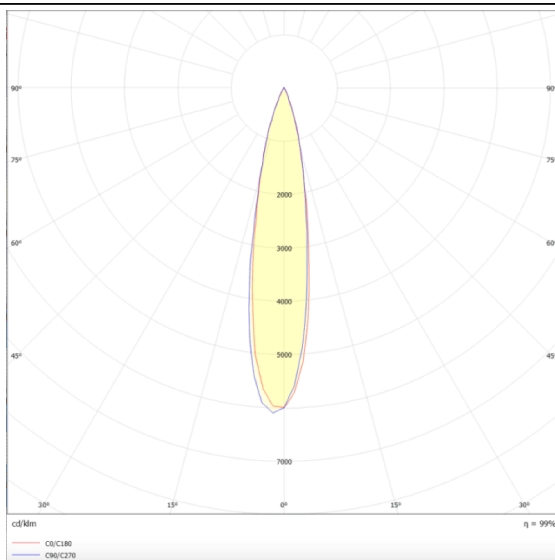

### PRO-DS

Lavov downlight from the family PRO-DS with a power of 17,73W and an optics 12 degrees . CCT 3000K. With a total lumen output of 1556lm and a luminous efficiency of 87,76lm/W.DALI driver. Made in die cast aluminum and finished in Black color.

### Scheme

### Photometry

Item code	86.D026.2313.02
Product type	Indoor
Category	Downlights
Family	PRO-D
Subfamily	PRO-DS
Pictograms	

Product	
Real power (W)	17.73
Real luminous flux (Lm)	1556
Luminous efficiency (Lm/W)	87.76
Beam angle (&ordm;)	12
Life time (h)	50000 h L80B10
IP	20
Electrical class insulation	Clas II
Colour	Black
Control gear included	Yes
Control gear	DALI
Flicker Free	Yes
Light source	LED
Type of LED	COB
Colour temperature (K)	3000
Colour consistency (SDCM)	SDCM<3
CRI	90