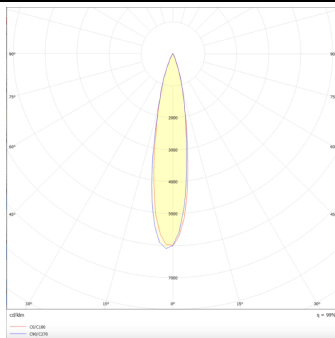

### PRO-DS

Lavov downlight from the family PRO-DS with a power of 17,73W and an optics 12 degrees . CCT 3000K. With a total lumen output of 1556lm and a luminous efficiency of 87,76lm/W.DALI driver. Made in die cast aluminum and finished in Black color.

### Photometry

Product	
Real power (W)	17.73
Real luminous flux (Lm)	1556
Luminous efficiency (Lm/W)	87.76
Beam angle (°)	12
Life time (h)	50000 h L80B10
IP	20
Electrical class insulation	Clas II
Colour	Black
Control gear included	Yes
Control gear	DALI
Flicker Free	Yes
Light source	LED
Type of LED	COB
Colour temperature (K)	3000
Colour consistency (SDCM)	SDCM<3
CRI	90