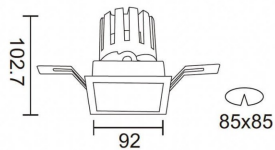

PRO-DS

Lavov downlight from the family PRO-DS with a power of 17,73W and an optics 12 degrees . CCT 3000K. With a total lumen output of 1556lm and a luminous efficiency of 87,76lm/W.DALI driver. Made in die cast aluminum and finished in Silver color.

Item code	86.D026.2313.03
Product type	Indoor
Category	Downlights
Family	PRO-D
Subfamily	PRO-DS
Pictograms	

Scheme

Product	
Real power (W)	17.73
Real luminous flux (Lm)	1556
Luminous efficiency (Lm/W)	87.76
Beam angle (°)	12
Life time (h)	50000 h L80B10
IP	20
Electrical class insulation	Clas II
Colour	Silver
Control gear included	Yes
Control gear	DALI
Flicker Free	Yes
Light source	LED
Type of LED	COB
Colour temperature (K)	3000
Colour consistency (SDCM)	SDCM<3
CRI	90