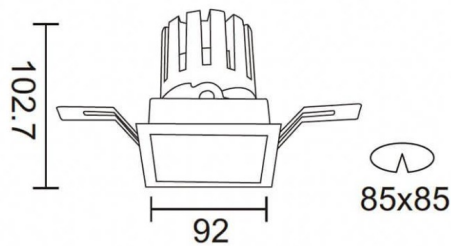

PRO-DS

Lavov downlight from the family PRO-DS with a power of 17,73W and an optics 12 degrees . CCT 3000K. With a total lumen output of 1556lm and a luminous efficiency of 87,76lm/W.DALI driver.

Made in die cast aluminum and finished in Silver color.

Scheme

Photometry

Item code	86.D026.2313.03
Product type	Indoor
Category	Downlights
Family	PRO-D
Subfamily	PRO-DS
Pictograms	

Product

Real power (W)	17.73
Real luminous flux (Lm)	1556
Luminous efficiency (Lm/W)	87.76
Beam angle (°)	12
Life time (h)	50000 h L80B10
IP	20
Electrical class insulation	Clas II
Colour	Silver
Control gear included	Yes
Control gear	DALI
Flicker Free	Yes
Light source	LED
Type of LED	COB
Colour temperature (K)	3000
Colour consistency (SDCM)	SDCM3
CRI	90