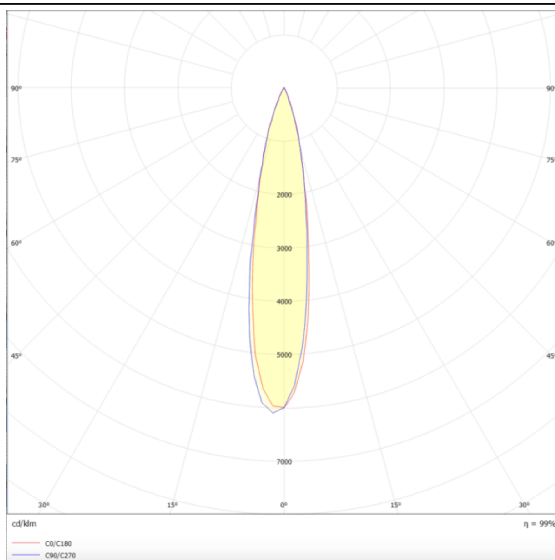

PRO-DS

Lavov downlight from the family PRO-DS with a power of 17,73W and an optics 12 degrees . CCT 3000K. With a total lumen output of 1556lm and a luminous efficiency of 87,76lm/W.DALI driver. Made in die cast aluminum and finished in Silver color.

Scheme

Photometry

Item code	86.D026.2313.03
Product type	Indoor
Category	Downlights
Family	PRO-D
Subfamily	PRO-DS
Pictograms	

Product	
Real power (W)	17.73
Real luminous flux (Lm)	1556
Luminous efficiency (Lm/W)	87.76
Beam angle (º)	12
Life time (h)	50000 h L80B10
IP	20
Electrical class insulation	Clas II
Colour	Silver
Control gear included	Yes
Control gear	DALI
Flicker Free	Yes
Light source	LED
Type of LED	COB
Colour temperature (K)	3000
Colour consistency (SDCM)	SDCM<3
CRI	90