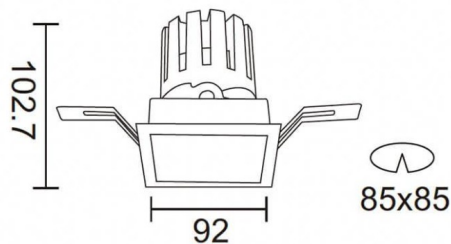

PRO-DS

Lavov downlight from the family PRO-DS with a power of 17,73W and an optics 12 degrees . CCT 3000K. With a total lumen output of 1556lm and a luminous efficiency of 87,76lm/W.DALI driver. Made in die cast aluminum and finished in Silver color.

Scheme

Photometry

Item code	86.D026.2313.03
Product type	Indoor
Category	Downlights
Family	PRO-D
Subfamily	PRO-DS
Pictograms	

Product	
Real power (W)	17.73
Real luminous flux (Lm)	1556
Luminous efficiency (Lm/W)	87.76
Beam angle (º)	12
Life time (h)	50000 h L80B10
IP	20
Electrical class insulation	Clas II
Colour	Silver
Control gear included	Yes
Control gear	DALI
Flicker Free	Yes
Light source	LED
Type of LED	COB
Colour temperature (K)	3000
Colour consistency (SDCM)	SDCM<3
CRI	90