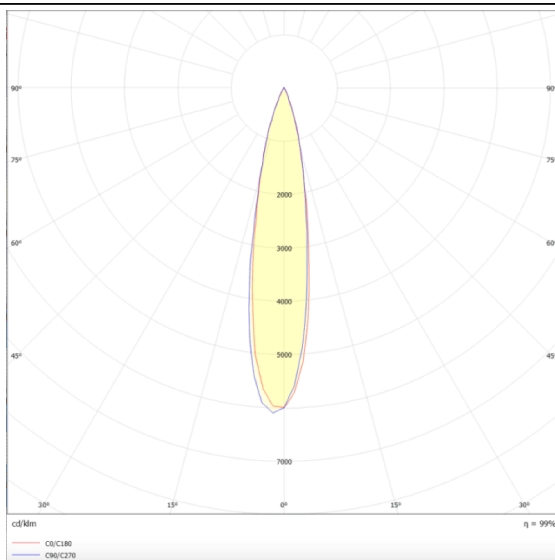

PRO-DS

Lavov downlight from the family PRO-DS with a power of 17,73W and an optics 12 degrees . CCT 3000K. With a total lumen output of 1556lm and a luminous efficiency of 87,76lm/W.DALI driver.

Made in die cast aluminum and finished in Silver color.

Scheme

Photometry

Item code	86.D026.2313.03
Product type	Indoor
Category	Downlights
Family	PRO-D
Subfamily	PRO-DS
Pictograms	

Product

Real power (W)	17.73
Real luminous flux (Lm)	1556
Luminous efficiency (Lm/W)	87.76
Beam angle (°)	12
Life time (h)	50000 h L80B10
IP	20
Electrical class insulation	Clas II
Colour	Silver
Control gear included	Yes
Control gear	DALI
Flicker Free	Yes
Light source	LED
Type of LED	COB
Colour temperature (K)	3000
Colour consistency (SDCM)	SDCM3
CRI	90