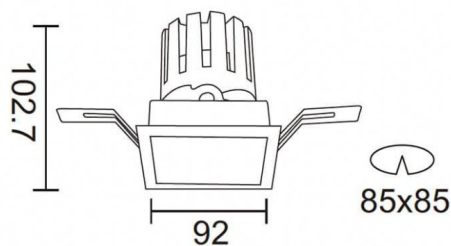

PRO-DS

Lavov downlight from the family PRO-DS with a power of 17,73W and an optics 24 degrees . CCT 3000K. With a total lumen output of 1556lm and a luminous efficiency of 87,76lm/W.ON/OFF driver. Made in die cast aluminum and finished in White color.

Item code	86.D026.2321.01
Product type	Indoor
Category	Downlights
Family	PRO-D
Subfamily	PRO-DS
Pictograms	

Scheme

Product	
Real power (W)	17.73
Real luminous flux (Lm)	1556
Luminous efficiency (Lm/W)	87.76
Beam angle (º)	24
Life time (h)	50000 h L80B10
IP	20
Electrical class insulation	Clas II
Colour	White
Control gear included	Yes
Control gear	ON/OFF
Flicker Free	Yes
Light source	LED
Type of LED	COB
Colour temperature (K)	3000
Colour consistency (SDCM)	SDCM<3
CRI	90