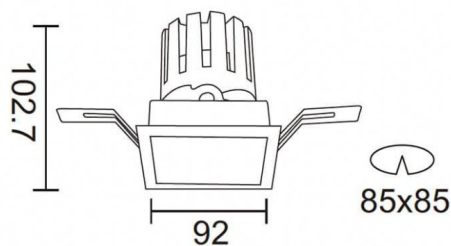

PRO-DS

Lavov downlight from the family PRO-DS with a power of 17,73W and an optics 24 degrees . CCT 3000K. With a total lumen output of 1556lm and a luminous efficiency of 87,76lm/W.ON/OFF driver. Made in die cast aluminum and finished in Black color.

Item code	86.D026.2321.02
Product type	Indoor
Category	Downlights
Family	PRO-D
Subfamily	PRO-DS
Pictograms	

Scheme

Product	
Real power (W)	17.73
Real luminous flux (Lm)	1556
Luminous efficiency (Lm/W)	87.76
Beam angle (º)	24
Life time (h)	50000 h L80B10
IP	20
Electrical class insulation	Clas II
Colour	Black
Control gear included	Yes
Control gear	ON/OFF
Flicker Free	Yes
Light source	LED
Type of LED	COB
Colour temperature (K)	3000
Colour consistency (SDCM)	SDCM<3
CRI	90