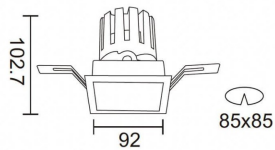

PRO-DS

Lavov downlight from the family PRO-DS with a power of 17,73W and an optics 24 degrees . CCT 3000K. With a total lumen output of 1556lm and a luminous efficiency of 87,76lm/W.ON/OFF driver. Made in die cast aluminum and finished in Black color.

Item code	86.D026.2321.02
Product type	Indoor
Category	Downlights
Family	PRO-D
Subfamily	PRO-DS
Pictograms	

Scheme

Product	
Real power (W)	17.73
Real luminous flux (Lm)	1556
Luminous efficiency (Lm/W)	87.76
Beam angle (°)	24
Life time (h)	50000 h L80B10
IP	20
Electrical class insulation	Clas II
Colour	Black
Control gear included	Yes
Control gear	ON/OFF
Flicker Free	Yes
Light source	LED
Type of LED	COB
Colour temperature (K)	3000
Colour consistency (SDCM)	SDCM<3
CRI	90