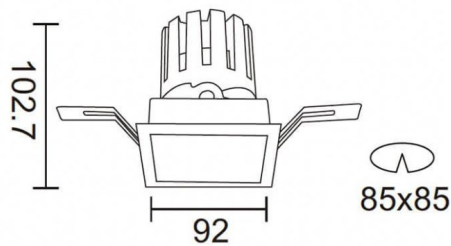

PRO-DS

Lavov downlight from the family PRO-DS with a power of 17,73W and an optics 24 degrees . CCT 3000K. With a total lumen output of 1556lm and a luminous efficiency of 87,76lm/W.ON/OFF driver. Made in die cast aluminum and finished in Black color.

Item code	86.D026.2321.02
Product type	Indoor
Category	Downlights
Family	PRO-D
Subfamily	PRO-DS
Pictograms	

Scheme

Product	
Real power (W)	17.73
Real luminous flux (Lm)	1556
Luminous efficiency (Lm/W)	87.76
Beam angle (°)	24
Life time (h)	50000 h L80B10
IP	20
Electrical class insulation	Clas II
Colour	Black
Control gear included	Yes
Control gear	ON/OFF
Flicker Free	Yes
Light source	LED
Type of LED	COB
Colour temperature (K)	3000
Colour consistency (SDCM)	SDCM3
CRI	90