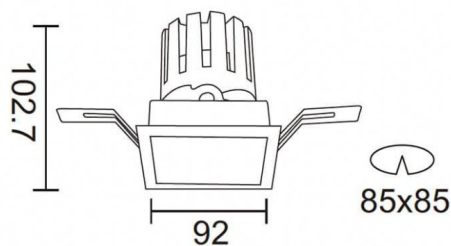

PRO-DS

Lavov downlight from the family PRO-DS with a power of 17,73W and an optics 24 degrees . CCT 3000K. With a total lumen output of 1556lm and a luminous efficiency of 87,76lm/W.ON/OFF driver. Made in die cast aluminum and finished in Silver color.

Item code	86.D026.2321.03
Product type	Indoor
Category	Downlights
Family	PRO-D
Subfamily	PRO-DS
Pictograms	

Scheme

Product	
Real power (W)	17.73
Real luminous flux (Lm)	1556
Luminous efficiency (Lm/W)	87.76
Beam angle (º)	24
Life time (h)	50000 h L80B10
IP	20
Electrical class insulation	Clas II
Colour	Silver
Control gear included	Yes
Control gear	ON/OFF
Flicker Free	Yes
Light source	LED
Type of LED	COB
Colour temperature (K)	3000
Colour consistency (SDCM)	SDCM<3
CRI	90