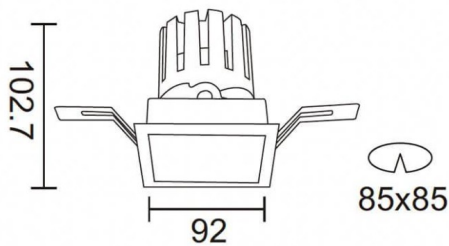

---

**Scheme**

---

**PRO-DS**

Lavov downlight from the family PRO-DS with a power of 17,73W and an optics 24 degrees . CCT 3000K. With a total lumen output of 1556lm and a luminous efficiency of 87,76lm/W.ON/OFF driver. Made in die cast aluminum and finished in Silver color.

<b>Item code</b>	<b>86.D026.2321.03</b>
<b>Product type</b>	<b>Indoor</b>
<b>Category</b>	<b>Downlights</b>
<b>Family</b>	<b>PRO-D</b>
<b>Subfamily</b>	<b>PRO-DS</b>

**Pictograms**

<b>Product</b>	
<b>Real power (W)</b>	<b>17.73</b>
<b>Real luminous flux (Lm)</b>	<b>1556</b>
<b>Luminous efficiency (Lm/W)</b>	<b>87.76</b>
<b>Beam angle (°)</b>	<b>24</b>
<b>Life time (h)</b>	<b>50000 h L80B10</b>
<b>IP</b>	<b>20</b>
<b>Electrical class insulation</b>	<b>Clas II</b>
<b>Colour</b>	<b>Silver</b>
<b>Control gear included</b>	<b>Yes</b>
<b>Control gear</b>	<b>ON/OFF</b>
<b>Flicker Free</b>	<b>Yes</b>
<b>Light source</b>	<b>LED</b>
<b>Type of LED</b>	<b>COB</b>
<b>Colour temperature (K)</b>	<b>3000</b>
<b>Colour consistency (SDCM)</b>	<b>SDCM3</b>
<b>CRI</b>	<b>90</b>