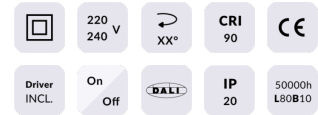

---

**Scheme**

---

**PRO-DS**

Lavov downlight from the family PRO-DS with a power of 17,73W and an optics 24 degrees . CCT 3000K. With a total lumen output of 1556lm and a luminous efficiency of 87,76lm/W.ON/OFF driver. Made in die cast aluminum and finished in Silver color.

<b>Item code</b>	<b>86.D026.2321.03</b>
<b>Product type</b>	<b>Indoor</b>
<b>Category</b>	<b>Downlights</b>
<b>Family</b>	<b>PRO-D</b>
<b>Subfamily</b>	<b>PRO-DS</b>

**Pictograms**

<b>Product</b>	
<b>Real power (W)</b>	<b>17.73</b>
<b>Real luminous flux (Lm)</b>	<b>1556</b>
<b>Luminous efficiency (Lm/W)</b>	<b>87.76</b>
<b>Beam angle (°)</b>	<b>24</b>
<b>Life time (h)</b>	<b>50000 h L80B10</b>
<b>IP</b>	<b>20</b>
<b>Electrical class insulation</b>	<b>Clas II</b>
<b>Colour</b>	<b>Silver</b>
<b>Control gear included</b>	<b>Yes</b>
<b>Control gear</b>	<b>ON/OFF</b>
<b>Flicker Free</b>	<b>Yes</b>
<b>Light source</b>	<b>LED</b>
<b>Type of LED</b>	<b>COB</b>
<b>Colour temperature (K)</b>	<b>3000</b>
<b>Colour consistency (SDCM)</b>	<b>SDCM3</b>
<b>CRI</b>	<b>90</b>