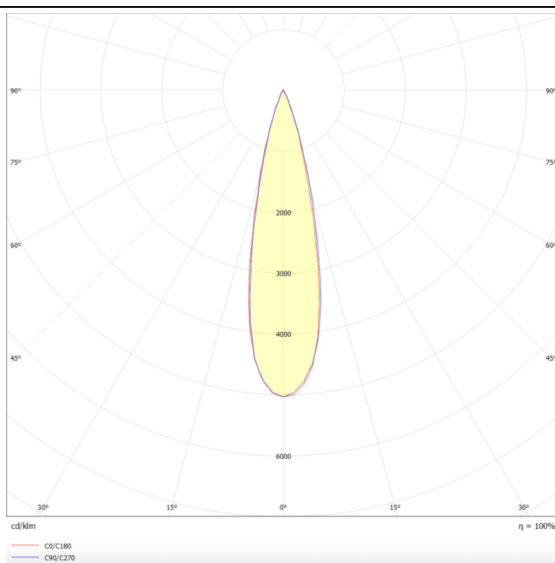

### PRO-DS

Lavov downlight from the family PRO-DS with a power of 17,73W and an optics 24 degrees . CCT 3000K. With a total lumen output of 1556lm and a luminous efficiency of 87,76lm/W.DALI driver. Made in die cast aluminum and finished in White color.

### Scheme

### Product

Real power (W)	17.73
Real luminous flux (Lm)	1556
Luminous efficiency (Lm/W)	87.76
Beam angle (°)	24
Life time (h)	50000 h L80B10
IP	20
Electrical class insulation	Clas II
Colour	White
Control gear included	Yes
Control gear	DALI
Flicker Free	Yes
Light source	LED
Type of LED	COB
Colour temperature (K)	3000
Colour consistency (SDCM)	SDCM3
CRI	90