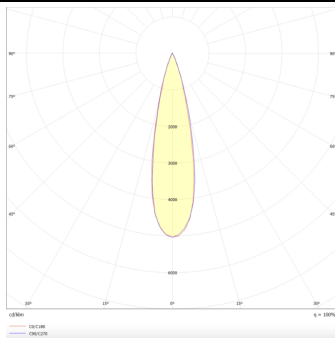

PRO-DS

Lavov downlight from the family PRO-DS with a power of 17,73W and an optics 24 degrees . CCT 3000K. With a total lumen output of 1556lm and a luminous efficiency of 87,76lm/W.DALI driver. Made in die cast aluminum and finished in White color.

Item code	86.D026.2323.01
Product type	Indoor
Category	Downlights
Family	PRO-D
Subfamily	PRO-DS
Pictograms	

Scheme

Photometry

Product	
Real power (W)	17.73
Real luminous flux (Lm)	1556
Luminous efficiency (Lm/W)	87.76
Beam angle (°)	24
Life time (h)	50000 h L80B10
IP	20
Electrical class insulation	Clas II
Colour	White
Control gear included	Yes
Control gear	DALI
Flicker Free	Yes
Light source	LED
Type of LED	COB
Colour temperature (K)	3000
Colour consistency (SDCM)	SDCM<3
CRI	90