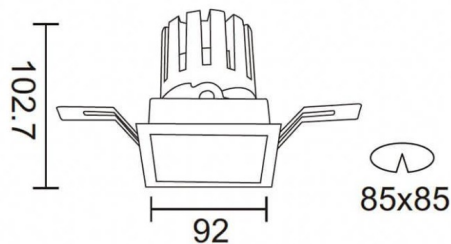

PRO-DS

Lavov downlight from the family PRO-DS with a power of 17,73W and an optics 24 degrees . CCT 3000K. With a total lumen output of 1556lm and a luminous efficiency of 87,76lm/W.DALI driver. Made in die cast aluminum and finished in White color.

Scheme

Photometry

Item code	86.D026.2323.01
Product type	Indoor
Category	Downlights
Family	PRO-D
Subfamily	PRO-DS
Pictograms	

Product

Real power (W)	17.73
Real luminous flux (Lm)	1556
Luminous efficiency (Lm/W)	87.76
Beam angle (°)	24
Life time (h)	50000 h L80B10
IP	20
Electrical class insulation	Clas II
Colour	White
Control gear included	Yes
Control gear	DALI
Flicker Free	Yes
Light source	LED
Type of LED	COB
Colour temperature (K)	3000
Colour consistency (SDCM)	SDCM3
CRI	90