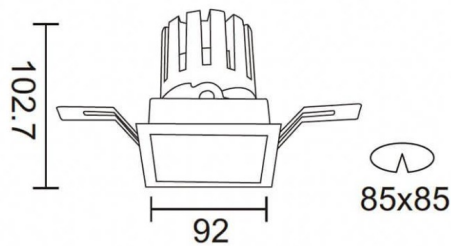

PRO-DS

Lavov downlight from the family PRO-DS with a power of 17,73W and an optics 24 degrees . CCT 3000K. With a total lumen output of 1556lm and a luminous efficiency of 87,76lm/W.DALI driver. Made in die cast aluminum and finished in White color.

Scheme

Photometry

Item code	86.D026.2323.01
Product type	Indoor
Category	Downlights
Family	PRO-D
Subfamily	PRO-DS
Pictograms	

Product

Real power (W)	17.73
Real luminous flux (Lm)	1556
Luminous efficiency (Lm/W)	87.76
Beam angle (º)	24
Life time (h)	50000 h L80B10
IP	20
Electrical class insulation	Clas II
Colour	White
Control gear included	Yes
Control gear	DALI
Flicker Free	Yes
Light source	LED
Type of LED	COB
Colour temperature (K)	3000
Colour consistency (SDCM)	SDCM<3
CRI	90