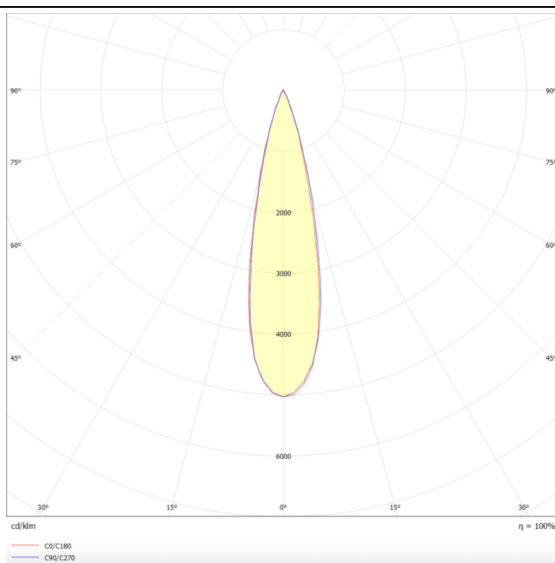

PRO-DS

Lavov downlight from the family PRO-DS with a power of 17,73W and an optics 24 degrees . CCT 3000K. With a total lumen output of 1556lm and a luminous efficiency of 87,76lm/W.DALI driver. Made in die cast aluminum and finished in White color.

Scheme

Photometry

Item code	86.D026.2323.01
Product type	Indoor
Category	Downlights
Family	PRO-D
Subfamily	PRO-DS
Pictograms	

Product

Real power (W)	17.73
Real luminous flux (Lm)	1556
Luminous efficiency (Lm/W)	87.76
Beam angle (º)	24
Life time (h)	50000 h L80B10
IP	20
Electrical class insulation	Clas II
Colour	White
Control gear included	Yes
Control gear	DALI
Flicker Free	Yes
Light source	LED
Type of LED	COB
Colour temperature (K)	3000
Colour consistency (SDCM)	SDCM<3
CRI	90