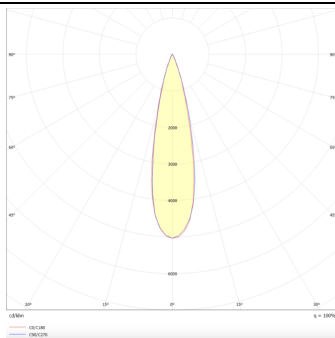

PRO-DS

Lavov downlight from the family PRO-DS with a power of 17,73W and an optics 24 degrees . CCT 3000K. With a total lumen output of 1556lm and a luminous efficiency of 87,76lm/W.DALI driver. Made in die cast aluminum and finished in White color.

Item code	86.D026.2323.01
Product type	Indoor
Category	Downlights
Family	PRO-D
Subfamily	PRO-DS
Pictograms	

Scheme

Photometry

Product	
Real power (W)	17.73
Real luminous flux (Lm)	1556
Luminous efficiency (Lm/W)	87.76
Beam angle (°)	24
Life time (h)	50000 h L80B10
IP	20
Electrical class insulation	Clas II
Colour	White
Control gear included	Yes
Control gear	DALI
Flicker Free	Yes
Light source	LED
Type of LED	COB
Colour temperature (K)	3000
Colour consistency (SDCM)	SDCM<3
CRI	90