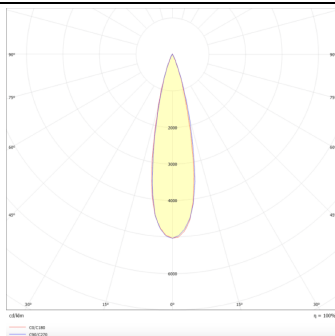

PRO-DS

Lavov downlight from the family PRO-DS with a power of 17,73W and an optics 24 degrees . CCT 3000K. With a total lumen output of 1556lm and a luminous efficiency of 87,76lm/W.DALI driver. Made in die cast aluminum and finished in Black color.

Item code	86.D026.2323.02
Product type	Indoor
Category	Downlights
Family	PRO-D
Subfamily	PRO-DS
Pictograms	

Scheme

Photometry

Product	
Real power (W)	17.73
Real luminous flux (Lm)	1556
Luminous efficiency (Lm/W)	87.76
Beam angle (°)	24
Life time (h)	50000 h L80B10
IP	20
Electrical class insulation	Clas II
Colour	Black
Control gear included	Yes
Control gear	DALI
Flicker Free	Yes
Light source	LED
Type of LED	COB
Colour temperature (K)	3000
Colour consistency (SDCM)	SDCM<3
CRI	90