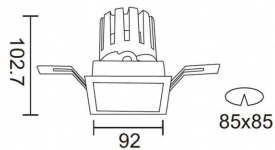

PRO-DS

Lavov downlight from the family PRO-DS with a power of 17,73W and an optics 24 degrees . CCT 3000K. With a total lumen output of 1556lm and a luminous efficiency of 87,76lm/W.DALI driver. Made in die cast aluminum and finished in Black color.

Item code	86.D026.2323.02
Product type	Indoor
Category	Downlights
Family	PRO-D
Subfamily	PRO-DS
Pictograms	

Scheme

Photometry

Product	
Real power (W)	17.73
Real luminous flux (Lm)	1556
Luminous efficiency (Lm/W)	87.76
Beam angle (°)	24
Life time (h)	50000 h L80B10
IP	20
Electrical class insulation	Clas II
Colour	Black
Control gear included	Yes
Control gear	DALI
Flicker Free	Yes
Light source	LED
Type of LED	COB
Colour temperature (K)	3000
Colour consistency (SDCM)	SDCM<3
CRI	90