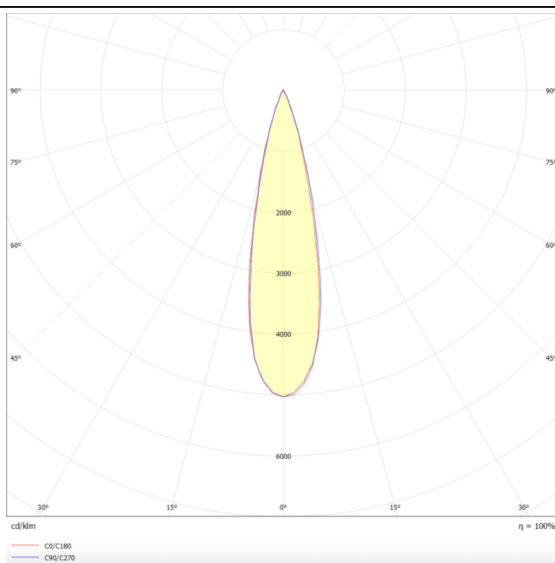

PRO-DS

Lavov downlight from the family PRO-DS with a power of 17,73W and an optics 24 degrees . CCT 3000K. With a total lumen output of 1556lm and a luminous efficiency of 87,76lm/W.DALI driver. Made in die cast aluminum and finished in Black color.

Scheme

Photometry

Item code	86.D026.2323.02
Product type	Indoor
Category	Downlights
Family	PRO-D
Subfamily	PRO-DS
Pictograms	

Product

Real power (W)	17.73
Real luminous flux (Lm)	1556
Luminous efficiency (Lm/W)	87.76
Beam angle (°)	24
Life time (h)	50000 h L80B10
IP	20
Electrical class insulation	Clas II
Colour	Black
Control gear included	Yes
Control gear	DALI
Flicker Free	Yes
Light source	LED
Type of LED	COB
Colour temperature (K)	3000
Colour consistency (SDCM)	SDCM3
CRI	90