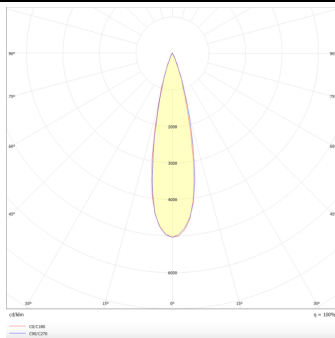

PRO-DS

Lavov downlight from the family PRO-DS with a power of 17,73W and an optics 24 degrees . CCT 3000K. With a total lumen output of 1556lm and a luminous efficiency of 87,76lm/W.DALI driver. Made in die cast aluminum and finished in Black color.

Item code	86.D026.2323.02
Product type	Indoor
Category	Downlights
Family	PRO-D
Subfamily	PRO-DS
Pictograms	

Scheme

Photometry

Product	
Real power (W)	17.73
Real luminous flux (Lm)	1556
Luminous efficiency (Lm/W)	87.76
Beam angle (°)	24
Life time (h)	50000 h L80B10
IP	20
Electrical class insulation	Clas II
Colour	Black
Control gear included	Yes
Control gear	DALI
Flicker Free	Yes
Light source	LED
Type of LED	COB
Colour temperature (K)	3000
Colour consistency (SDCM)	SDCM<3
CRI	90