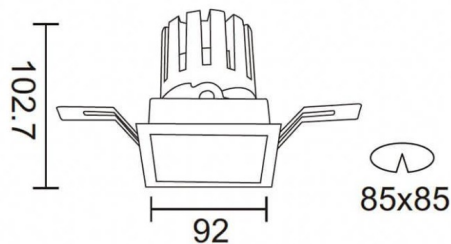

PRO-DS

Lavov downlight from the family PRO-DS with a power of 17,73W and an optics 24 degrees . CCT 3000K. With a total lumen output of 1556lm and a luminous efficiency of 87,76lm/W.DALI driver. Made in die cast aluminum and finished in Black color.

Scheme

Photometry

Item code	86.D026.2323.02
Product type	Indoor
Category	Downlights
Family	PRO-D
Subfamily	PRO-DS
Pictograms	

Product

Real power (W)	17.73
Real luminous flux (Lm)	1556
Luminous efficiency (Lm/W)	87.76
Beam angle (º)	24
Life time (h)	50000 h L80B10
IP	20
Electrical class insulation	Clas II
Colour	Black
Control gear included	Yes
Control gear	DALI
Flicker Free	Yes
Light source	LED
Type of LED	COB
Colour temperature (K)	3000
Colour consistency (SDCM)	SDCM<3
CRI	90