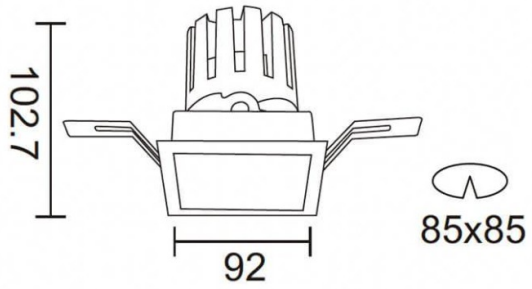

Scheme

Photometry

PRO-DS

Lavov downlight from the family PRO-DS with a power of 17,73W and an optics 24 degrees . CCT 3000K. With a total lumen output of 1556lm and a luminous efficiency of 87,76lm/W.DALI driver. Made in die cast aluminum and finished in Black color.

Item code	86.D026.2323.02
Product type	Indoor
Category	Downlights
Family	PRO-D
Subfamily	PRO-DS
Pictograms	

Product	
Real power (W)	17.73
Real luminous flux (Lm)	1556
Luminous efficiency (Lm/W)	87.76
Beam angle (°)	24
Life time (h)	50000 h L80B10
IP	20
Electrical class insulation	Clas II
Colour	Black
Control gear included	Yes
Control gear	DALI
Flicker Free	Yes
Light source	LED
Type of LED	COB
Colour temperature (K)	3000
Colour consistency (SDCM)	SDCM<3
CRI	90