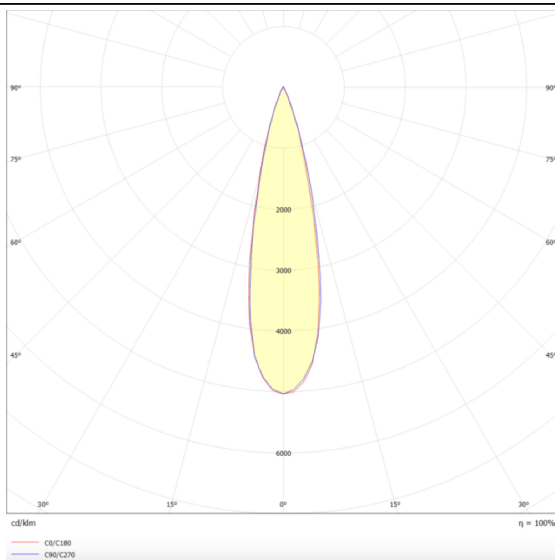

PRO-DS

Lavov downlight from the family PRO-DS with a power of 17,73W and an optics 24 degrees . CCT 3000K. With a total lumen output of 1556lm and a luminous efficiency of 87,76lm/W.DALI driver. Made in die cast aluminum and finished in Black color.

Scheme

Photometry

Item code	86.D026.2323.02
Product type	Indoor
Category	Downlights
Family	PRO-D
Subfamily	PRO-DS
Pictograms	

Product

Real power (W)	17.73
Real luminous flux (Lm)	1556
Luminous efficiency (Lm/W)	87.76
Beam angle (º)	24
Life time (h)	50000 h L80B10
IP	20
Electrical class insulation	Clas II
Colour	Black
Control gear included	Yes
Control gear	DALI
Flicker Free	Yes
Light source	LED
Type of LED	COB
Colour temperature (K)	3000
Colour consistency (SDCM)	SDCM<3
CRI	90