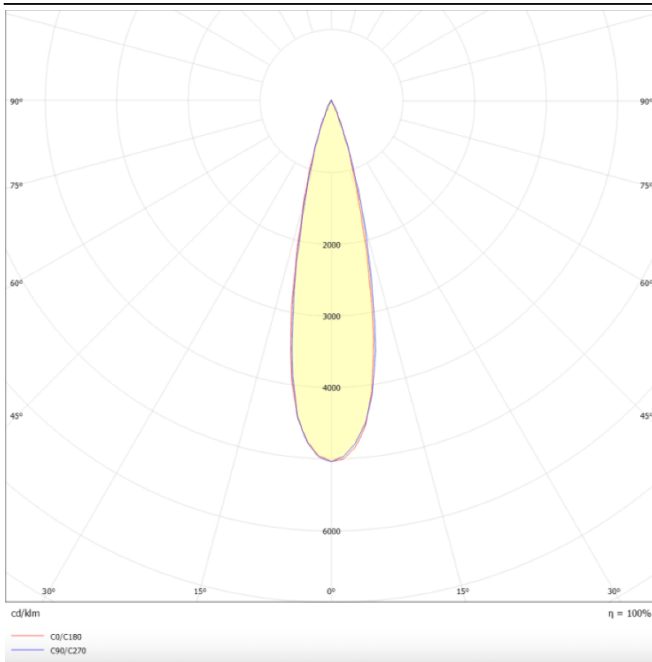

Scheme

Photometry

PRO-DS

Lavov downlight from the family PRO-DS with a power of 17,73W and an optics 24 degrees . CCT 3000K. With a total lumen output of 1556lm and a luminous efficiency of 87,76lm/W.DALI driver. Made in die cast aluminum and finished in Black color.

Item code	86.D026.2323.02
Product type	Indoor
Category	Downlights
Family	PRO-D
Subfamily	PRO-DS
Pictograms	

Product	
Real power (W)	17.73
Real luminous flux (Lm)	1556
Luminous efficiency (Lm/W)	87.76
Beam angle (°)	24
Life time (h)	50000 h L80B10
IP	20
Electrical class insulation	Clas II
Colour	Black
Control gear included	Yes
Control gear	DALI
Flicker Free	Yes
Light source	LED
Type of LED	COB
Colour temperature (K)	3000
Colour consistency (SDCM)	SDCM<3
CRI	90