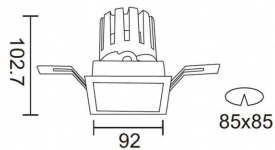

### PRO-DS

Lavov downlight from the family PRO-DS with a power of 17,73W and an optics 24 degrees . CCT 3000K. With a total lumen output of 1556lm and a luminous efficiency of 87,76lm/W.DALI driver. Made in die cast aluminum and finished in Silver color.

### Photometry

Product	
Real power (W)	17.73
Real luminous flux (Lm)	1556
Luminous efficiency (Lm/W)	87.76
Beam angle (°)	24
Life time (h)	50000 h L80B10
IP	20
Electrical class insulation	Clas II
Colour	Silver
Control gear included	Yes
Control gear	DALI
Flicker Free	Yes
Light source	LED
Type of LED	COB
Colour temperature (K)	3000
Colour consistency (SDCM)	SDCM<3
CRI	90