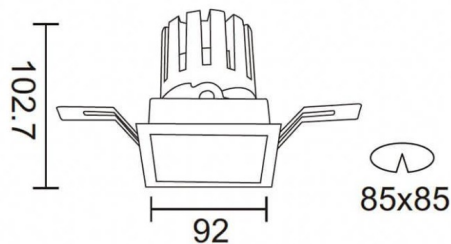

PRO-DS

Lavov downlight from the family PRO-DS with a power of 17,73W and an optics 24 degrees . CCT 3000K. With a total lumen output of 1556lm and a luminous efficiency of 87,76lm/W.DALI driver. Made in die cast aluminum and finished in Silver color.

Scheme

Photometry

Item code	86.D026.2323.03
Product type	Indoor
Category	Downlights
Family	PRO-D
Subfamily	PRO-DS
Pictograms	

Product

Real power (W)	17.73
Real luminous flux (Lm)	1556
Luminous efficiency (Lm/W)	87.76
Beam angle (º)	24
Life time (h)	50000 h L80B10
IP	20
Electrical class insulation	Clas II
Colour	Silver
Control gear included	Yes
Control gear	DALI
Flicker Free	Yes
Light source	LED
Type of LED	COB
Colour temperature (K)	3000
Colour consistency (SDCM)	SDCM<3
CRI	90