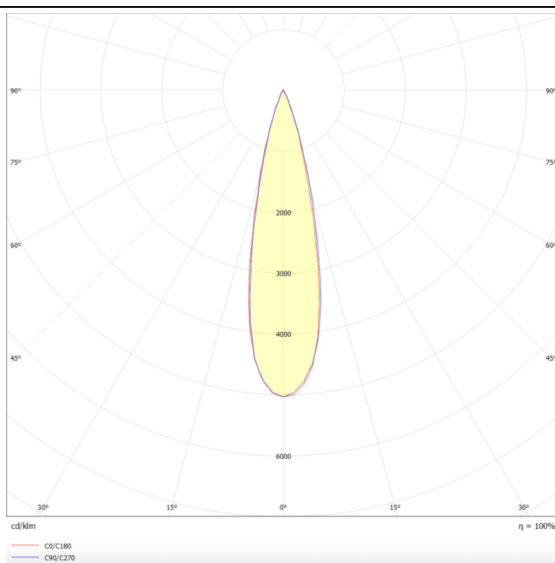

PRO-DS

Lavov downlight from the family PRO-DS with a power of 17,73W and an optics 24 degrees . CCT 3000K. With a total lumen output of 1556lm and a luminous efficiency of 87,76lm/W.DALI driver. Made in die cast aluminum and finished in Silver color.

Scheme

Photometry

Item code	86.D026.2323.03
Product type	Indoor
Category	Downlights
Family	PRO-D
Subfamily	PRO-DS
Pictograms	

Product

Real power (W)	17.73
Real luminous flux (Lm)	1556
Luminous efficiency (Lm/W)	87.76
Beam angle (º)	24
Life time (h)	50000 h L80B10
IP	20
Electrical class insulation	Clas II
Colour	Silver
Control gear included	Yes
Control gear	DALI
Flicker Free	Yes
Light source	LED
Type of LED	COB
Colour temperature (K)	3000
Colour consistency (SDCM)	SDCM<3
CRI	90