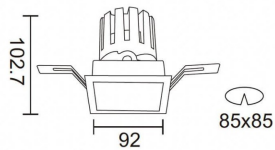

PRO-DS

Lavov downlight from the family PRO-DS with a power of 17,73W and an optics 24 degrees . CCT 3000K. With a total lumen output of 1556lm and a luminous efficiency of 87,76lm/W.DALI driver. Made in die cast aluminum and finished in Silver color.

Item code	86.D026.2323.03
Product type	Indoor
Category	Downlights
Family	PRO-D
Subfamily	PRO-DS
Pictograms	

Scheme

Product	
Real power (W)	17.73
Real luminous flux (Lm)	1556
Luminous efficiency (Lm/W)	87.76
Beam angle (°)	24
Life time (h)	50000 h L80B10
IP	20
Electrical class insulation	Clas II
Colour	Silver
Control gear included	Yes
Control gear	DALI
Flicker Free	Yes
Light source	LED
Type of LED	COB
Colour temperature (K)	3000
Colour consistency (SDCM)	SDCM<3
CRI	90