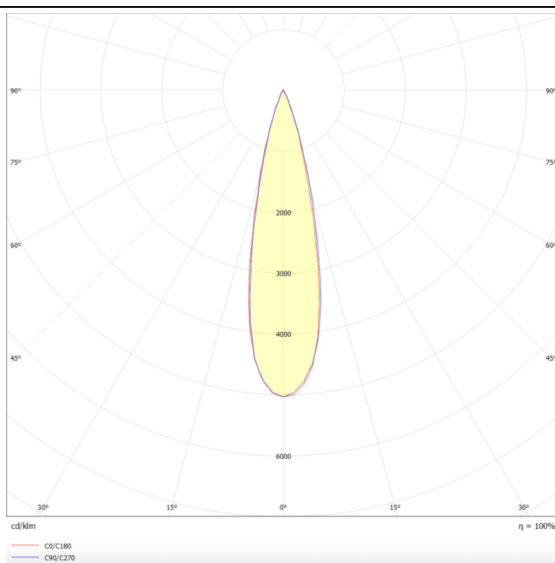

PRO-DS

Lavov downlight from the family PRO-DS with a power of 17,73W and an optics 24 degrees . CCT 3000K. With a total lumen output of 1556lm and a luminous efficiency of 87,76lm/W.DALI driver. Made in die cast aluminum and finished in Silver color.

Scheme

Photometry

Item code	86.D026.2323.03
Product type	Indoor
Category	Downlights
Family	PRO-D
Subfamily	PRO-DS
Pictograms	

Product

Real power (W)	17.73
Real luminous flux (Lm)	1556
Luminous efficiency (Lm/W)	87.76
Beam angle (°)	24
Life time (h)	50000 h L80B10
IP	20
Electrical class insulation	Clas II
Colour	Silver
Control gear included	Yes
Control gear	DALI
Flicker Free	Yes
Light source	LED
Type of LED	COB
Colour temperature (K)	3000
Colour consistency (SDCM)	SDCM3
CRI	90