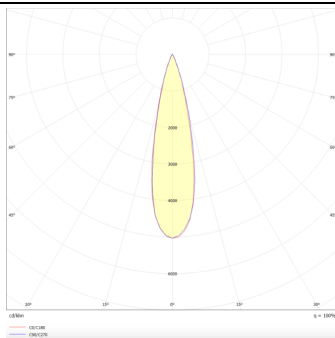

### PRO-DS

Lavov downlight from the family PRO-DS with a power of 17,73W and an optics 24 degrees . CCT 3000K. With a total lumen output of 1556lm and a luminous efficiency of 87,76lm/W.DALI driver. Made in die cast aluminum and finished in Silver color.

### Photometry

Product	
Real power (W)	17.73
Real luminous flux (Lm)	1556
Luminous efficiency (Lm/W)	87.76
Beam angle (°)	24
Life time (h)	50000 h L80B10
IP	20
Electrical class insulation	Clas II
Colour	Silver
Control gear included	Yes
Control gear	DALI
Flicker Free	Yes
Light source	LED
Type of LED	COB
Colour temperature (K)	3000
Colour consistency (SDCM)	SDCM<3
CRI	90