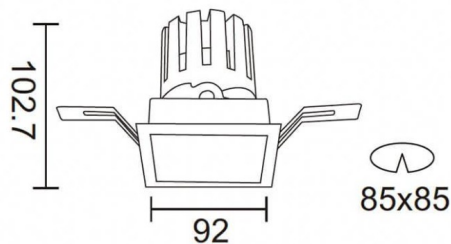

PRO-DS

Lavov downlight from the family PRO-DS with a power of 17,73W and an optics 36 degrees . CCT 3000K. With a total lumen output of 1556lm and a luminous efficiency of 87,76lm/W.ON/OFF driver. Made in die cast aluminum and finished in White color.

Item code	86.D026.2331.01
Product type	Indoor
Category	Downlights
Family	PRO-D
Subfamily	PRO-DS
Pictograms	

Scheme

Product	
Real power (W)	17.73
Real luminous flux (Lm)	1556
Luminous efficiency (Lm/W)	87.76
Beam angle (°)	36
Life time (h)	50000 h L80B10
IP	20
Electrical class insulation	Clas II
Colour	White
Control gear included	Yes
Control gear	ON/OFF
Flicker Free	Yes
Light source	LED
Type of LED	COB
Colour temperature (K)	3000
Colour consistency (SDCM)	SDCM3
CRI	90