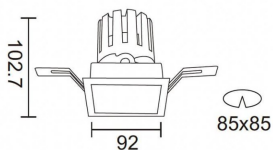

PRO-DS

Lavov downlight from the family PRO-DS with a power of 17,73W and an optics 36 degrees . CCT 3000K. With a total lumen output of 1556lm and a luminous efficiency of 87,76lm/W.ON/OFF driver. Made in die cast aluminum and finished in White color.

Item code	86.D026.2331.01
Product type	Indoor
Category	Downlights
Family	PRO-D
Subfamily	PRO-DS
Pictograms	

Scheme

Product	
Real power (W)	17.73
Real luminous flux (Lm)	1556
Luminous efficiency (Lm/W)	87.76
Beam angle (°)	36
Life time (h)	50000 h L80B10
IP	20
Electrical class insulation	Clas II
Colour	White
Control gear included	Yes
Control gear	ON/OFF
Flicker Free	Yes
Light source	LED
Type of LED	COB
Colour temperature (K)	3000
Colour consistency (SDCM)	SDCM<3
CRI	90