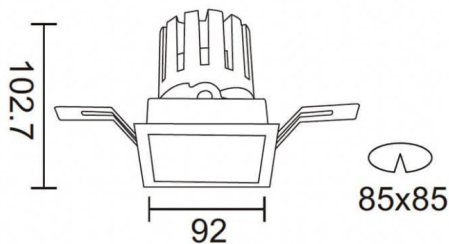

Scheme

**PRO-DS**

Lavov downlight from the family PRO-DS with a power of 17,73W and an optics 36 degrees . CCT 3000K. With a total lumen output of 1556lm and a luminous efficiency of 87,76lm/W.ON/OFF driver. Made in die cast aluminum and finished in Black color.

Item code	86.D026.2331.02
Product type	Indoor
Category	Downlights
Family	PRO-D
Subfamily	PRO-DS
Pictograms	

Product	
Real power (W)	17.73
Real luminous flux (Lm)	1556
Luminous efficiency (Lm/W)	87.76
Beam angle (&ordm;)	36
Life time (h)	50000 h L80B10
IP	20
Electrical class insulation	Clas II
Colour	Black
Control gear included	Yes
Control gear	ON/OFF
Flicker Free	Yes
Light source	LED
Type of LED	COB
Colour temperature (K)	3000
Colour consistency (SDCM)	SDCM<3
CRI	90