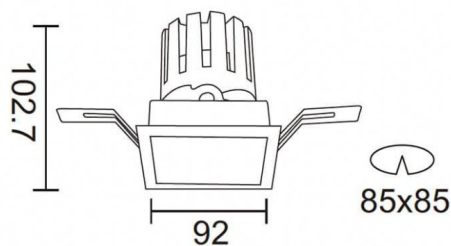

PRO-DS

Lavov downlight from the family PRO-DS with a power of 17,73W and an optics 36 degrees . CCT 3000K. With a total lumen output of 1556lm and a luminous efficiency of 87,76lm/W.ON/OFF driver. Made in die cast aluminum and finished in Black color.

Item code	86.D026.2331.02
Product type	Indoor
Category	Downlights
Family	PRO-D
Subfamily	PRO-DS
Pictograms	

Scheme

Product	
Real power (W)	17.73
Real luminous flux (Lm)	1556
Luminous efficiency (Lm/W)	87.76
Beam angle (°)	36
Life time (h)	50000 h L80B10
IP	20
Electrical class insulation	Clas II
Colour	Black
Control gear included	Yes
Control gear	ON/OFF
Flicker Free	Yes
Light source	LED
Type of LED	COB
Colour temperature (K)	3000
Colour consistency (SDCM)	SDCM3
CRI	90