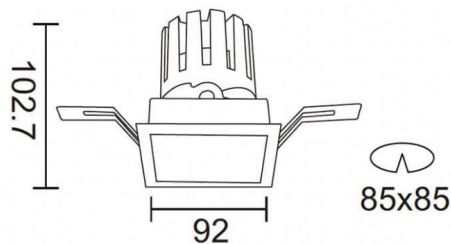

Scheme

**PRO-DS**

Lavov downlight from the family PRO-DS with a power of 17,73W and an optics 36 degrees . CCT 3000K. With a total lumen output of 1556lm and a luminous efficiency of 87,76lm/W.ON/OFF driver. Made in die cast aluminum and finished in Silver color.

Item code	86.D026.2331.03
Product type	Indoor
Category	Downlights
Family	PRO-D
Subfamily	PRO-DS
Pictograms	

Product	
Real power (W)	17.73
Real luminous flux (Lm)	1556
Luminous efficiency (Lm/W)	87.76
Beam angle (°)	36
Life time (h)	50000 h L80B10
IP	20
Electrical class insulation	Clas II
Colour	Silver
Control gear included	Yes
Control gear	ON/OFF
Flicker Free	Yes
Light source	LED
Type of LED	COB
Colour temperature (K)	3000
Colour consistency (SDCM)	SDCM3
CRI	90