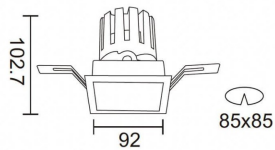

PRO-DS

Lavov downlight from the family PRO-DS with a power of 17,73W and an optics 36 degrees . CCT 3000K. With a total lumen output of 1556lm and a luminous efficiency of 87,76lm/W.ON/OFF driver. Made in die cast aluminum and finished in Silver color.

Item code	86.D026.2331.03
Product type	Indoor
Category	Downlights
Family	PRO-D
Subfamily	PRO-DS
Pictograms	

Scheme

Product	
Real power (W)	17.73
Real luminous flux (Lm)	1556
Luminous efficiency (Lm/W)	87.76
Beam angle (°)	36
Life time (h)	50000 h L80B10
IP	20
Electrical class insulation	Clas II
Colour	Silver
Control gear included	Yes
Control gear	ON/OFF
Flicker Free	Yes
Light source	LED
Type of LED	COB
Colour temperature (K)	3000
Colour consistency (SDCM)	SDCM<3
CRI	90