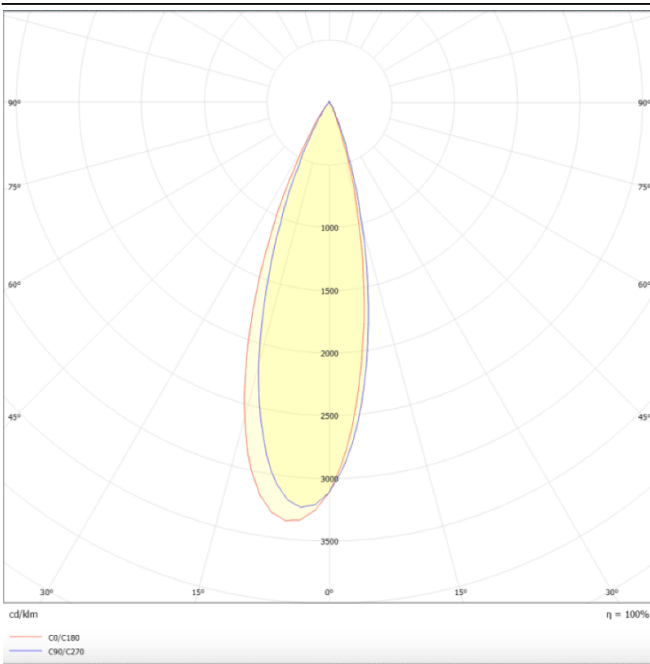

---

---

**Scheme**

---

---

---

**Photometry**

### PRO-DS

Lavov downlight from the family PRO-DS with a power of 17,73W and an optics 36 degrees . CCT 3000K. With a total lumen output of 1556lm and a luminous efficiency of 87,76lm/W.DALI driver. Made in die cast aluminum and finished in White color.