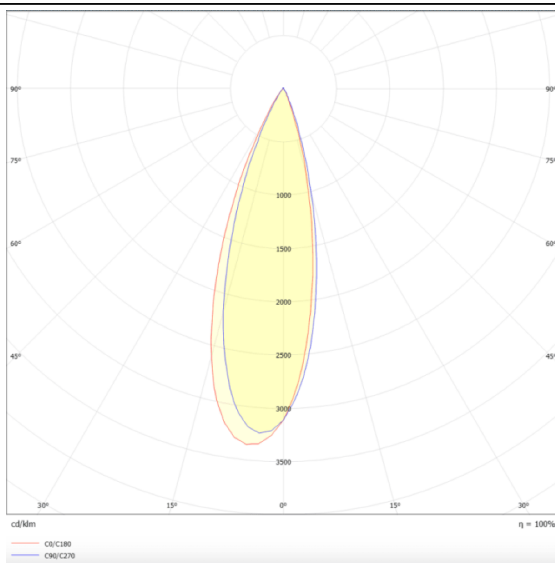

PRO-DS

Lavov downlight from the family PRO-DS with a power of 17,73W and an optics 36 degrees . CCT 3000K. With a total lumen output of 1556lm and a luminous efficiency of 87,76lm/W.DALI driver. Made in die cast aluminum and finished in White color.

Scheme

Photometry

Item code	86.D026.2333.01
Product type	Indoor
Category	Downlights
Family	PRO-D
Subfamily	PRO-DS
Pictograms	

Product	
Real power (W)	17.73
Real luminous flux (Lm)	1556
Luminous efficiency (Lm/W)	87.76
Beam angle (º)	36
Life time (h)	50000 h L80B10
IP	20
Electrical class insulation	Clas II
Colour	White
Control gear included	Yes
Control gear	DALI
Flicker Free	Yes
Light source	LED
Type of LED	COB
Colour temperature (K)	3000
Colour consistency (SDCM)	SDCM<3
CRI	90