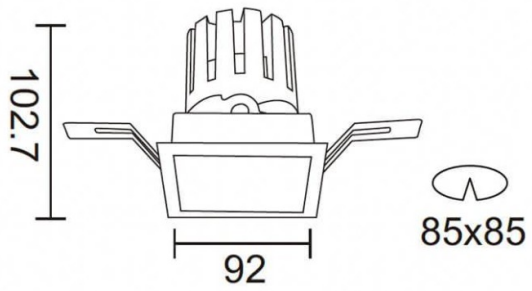

---

---

**Scheme**

---

---

---

**Photometry**

### PRO-DS

Lavov downlight from the family PRO-DS with a power of 17,73W and an optics 36 degrees . CCT 3000K. With a total lumen output of 1556lm and a luminous efficiency of 87,76lm/W.DALI driver. Made in die cast aluminum and finished in White color.