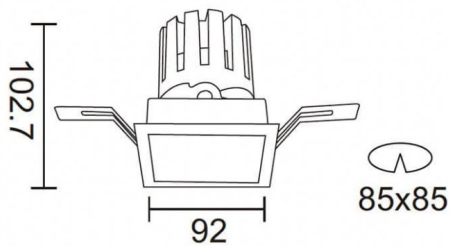

### PRO-DS

Lavov downlight from the family PRO-DS with a power of 17,73W and an optics 36 degrees . CCT 3000K. With a total lumen output of 1556lm and a luminous efficiency of 87,76lm/W.DALI driver. Made in die cast aluminum and finished in White color.

### Photometry

Item code	86.D026.2333.01
Product type	Indoor
Category	Downlights
Family	PRO-D
Subfamily	PRO-DS
Pictograms	

Product	
Real power (W)	17.73
Real luminous flux (Lm)	1556
Luminous efficiency (Lm/W)	87.76
Beam angle (°)	36
Life time (h)	50000 h L80B10
IP	20
Electrical class insulation	Clas II
Colour	White
Control gear included	Yes
Control gear	DALI
Flicker Free	Yes
Light source	LED
Type of LED	COB
Colour temperature (K)	3000
Colour consistency (SDCM)	SDCM3
CRI	90