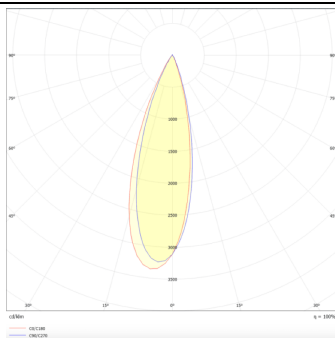

PRO-DS

Lavov downlight from the family PRO-DS with a power of 17,73W and an optics 36 degrees . CCT 3000K. With a total lumen output of 1556lm and a luminous efficiency of 87,76lm/W.DALI driver. Made in die cast aluminum and finished in White color.

Item code	86.D026.2333.01
Product type	Indoor
Category	Downlights
Family	PRO-D
Subfamily	PRO-DS
Pictograms	

Scheme

Photometry

Product	
Real power (W)	17.73
Real luminous flux (Lm)	1556
Luminous efficiency (Lm/W)	87.76
Beam angle (°)	36
Life time (h)	50000 h L80B10
IP	20
Electrical class insulation	Clas II
Colour	White
Control gear included	Yes
Control gear	DALI
Flicker Free	Yes
Light source	LED
Type of LED	COB
Colour temperature (K)	3000
Colour consistency (SDCM)	SDCM<3
CRI	90