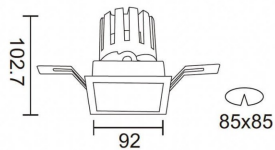

PRO-DS

Lavov downlight from the family PRO-DS with a power of 17,73W and an optics 36 degrees . CCT 3000K. With a total lumen output of 1556lm and a luminous efficiency of 87,76lm/W.DALI driver. Made in die cast aluminum and finished in White color.

Item code	86.D026.2333.01
Product type	Indoor
Category	Downlights
Family	PRO-D
Subfamily	PRO-DS
Pictograms	

Scheme

Photometry

Product	
Real power (W)	17.73
Real luminous flux (Lm)	1556
Luminous efficiency (Lm/W)	87.76
Beam angle (°)	36
Life time (h)	50000 h L80B10
IP	20
Electrical class insulation	Clas II
Colour	White
Control gear included	Yes
Control gear	DALI
Flicker Free	Yes
Light source	LED
Type of LED	COB
Colour temperature (K)	3000
Colour consistency (SDCM)	SDCM<3
CRI	90