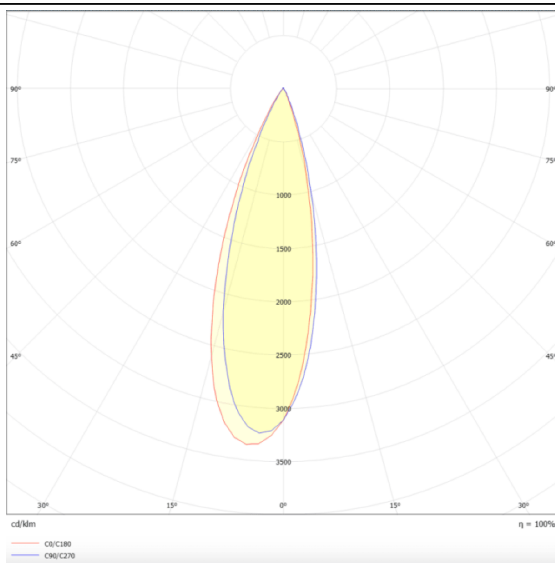

### PRO-DS

Lavov downlight from the family PRO-DS with a power of 17,73W and an optics 36 degrees . CCT 3000K. With a total lumen output of 1556lm and a luminous efficiency of 87,76lm/W.DALI driver. Made in die cast aluminum and finished in White color.

### Scheme

### Photometry

Item code	86.D026.2333.01
Product type	Indoor
Category	Downlights
Family	PRO-D
Subfamily	PRO-DS
Pictograms	

Product	
Real power (W)	17.73
Real luminous flux (Lm)	1556
Luminous efficiency (Lm/W)	87.76
Beam angle (°)	36
Life time (h)	50000 h L80B10
IP	20
Electrical class insulation	Clas II
Colour	White
Control gear included	Yes
Control gear	DALI
Flicker Free	Yes
Light source	LED
Type of LED	COB
Colour temperature (K)	3000
Colour consistency (SDCM)	SDCM3
CRI	90