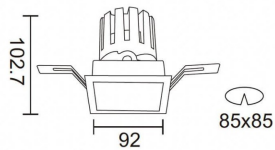

PRO-DS

Lavov downlight from the family PRO-DS with a power of 17,73W and an optics 36 degrees . CCT 3000K. With a total lumen output of 1556lm and a luminous efficiency of 87,76lm/W.DALI driver. Made in die cast aluminum and finished in White color.

Item code	86.D026.2333.01
Product type	Indoor
Category	Downlights
Family	PRO-D
Subfamily	PRO-DS
Pictograms	

Scheme

Product	
Real power (W)	17.73
Real luminous flux (Lm)	1556
Luminous efficiency (Lm/W)	87.76
Beam angle (°)	36
Life time (h)	50000 h L80B10
IP	20
Electrical class insulation	Clas II
Colour	White
Control gear included	Yes
Control gear	DALI
Flicker Free	Yes
Light source	LED
Type of LED	COB
Colour temperature (K)	3000
Colour consistency (SDCM)	SDCM<3
CRI	90