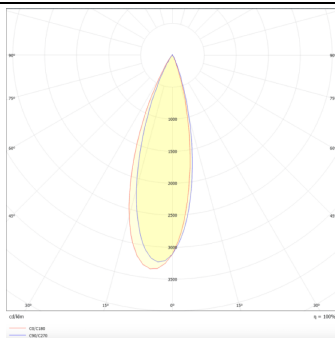

PRO-DS

Lavov downlight from the family PRO-DS with a power of 17,73W and an optics 36 degrees . CCT 3000K. With a total lumen output of 1556lm and a luminous efficiency of 87,76lm/W.DALI driver. Made in die cast aluminum and finished in Black color.

Item code	86.D026.2333.02
Product type	Indoor
Category	Downlights
Family	PRO-D
Subfamily	PRO-DS
Pictograms	

Scheme

Photometry

Product	
Real power (W)	17.73
Real luminous flux (Lm)	1556
Luminous efficiency (Lm/W)	87.76
Beam angle (°)	36
Life time (h)	50000 h L80B10
IP	20
Electrical class insulation	Clas II
Colour	Black
Control gear included	Yes
Control gear	DALI
Flicker Free	Yes
Light source	LED
Type of LED	COB
Colour temperature (K)	3000
Colour consistency (SDCM)	SDCM<3
CRI	90