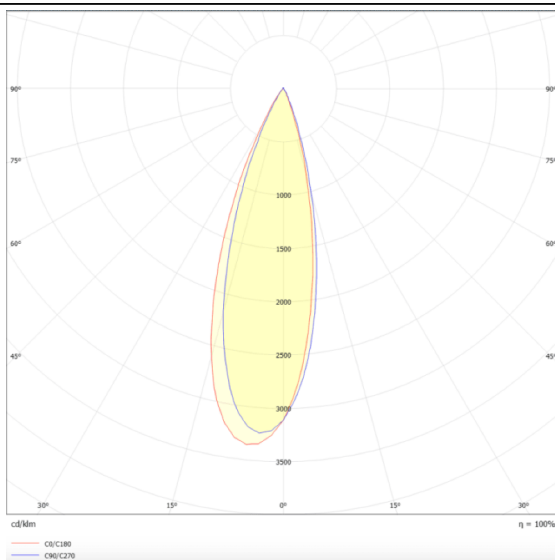

PRO-DS

Lavov downlight from the family PRO-DS with a power of 17,73W and an optics 36 degrees . CCT 3000K. With a total lumen output of 1556lm and a luminous efficiency of 87,76lm/W.DALI driver. Made in die cast aluminum and finished in Black color.

Scheme

Photometry

Item code	86.D026.2333.02
Product type	Indoor
Category	Downlights
Family	PRO-D
Subfamily	PRO-DS
Pictograms	

Product

Real power (W)	17.73
Real luminous flux (Lm)	1556
Luminous efficiency (Lm/W)	87.76
Beam angle (º)	36
Life time (h)	50000 h L80B10
IP	20
Electrical class insulation	Clas II
Colour	Black
Control gear included	Yes
Control gear	DALI
Flicker Free	Yes
Light source	LED
Type of LED	COB
Colour temperature (K)	3000
Colour consistency (SDCM)	SDCM<3
CRI	90