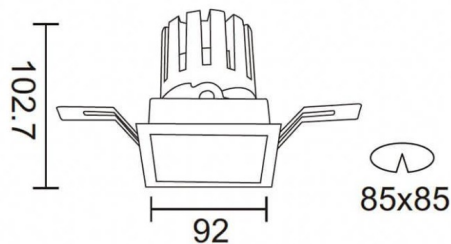

PRO-DS

Lavov downlight from the family PRO-DS with a power of 17,73W and an optics 36 degrees . CCT 3000K. With a total lumen output of 1556lm and a luminous efficiency of 87,76lm/W.DALI driver. Made in die cast aluminum and finished in Black color.

Scheme

Photometry

Item code	86.D026.2333.02
Product type	Indoor
Category	Downlights
Family	PRO-D
Subfamily	PRO-DS
Pictograms	

Product	
Real power (W)	17.73
Real luminous flux (Lm)	1556
Luminous efficiency (Lm/W)	87.76
Beam angle (°)	36
Life time (h)	50000 h L80B10
IP	20
Electrical class insulation	Clas II
Colour	Black
Control gear included	Yes
Control gear	DALI
Flicker Free	Yes
Light source	LED
Type of LED	COB
Colour temperature (K)	3000
Colour consistency (SDCM)	SDCM3
CRI	90