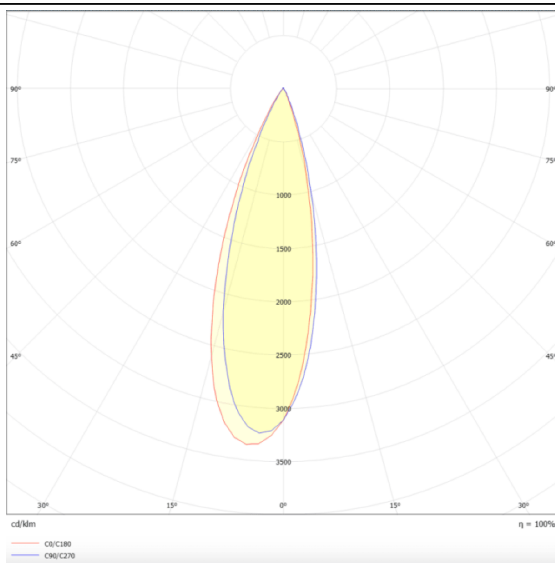

PRO-DS

Lavov downlight from the family PRO-DS with a power of 17,73W and an optics 36 degrees . CCT 3000K. With a total lumen output of 1556lm and a luminous efficiency of 87,76lm/W.DALI driver. Made in die cast aluminum and finished in Black color.

Scheme

Photometry

Item code	86.D026.2333.02
Product type	Indoor
Category	Downlights
Family	PRO-D
Subfamily	PRO-DS
Pictograms	

Product	
Real power (W)	17.73
Real luminous flux (Lm)	1556
Luminous efficiency (Lm/W)	87.76
Beam angle (°)	36
Life time (h)	50000 h L80B10
IP	20
Electrical class insulation	Clas II
Colour	Black
Control gear included	Yes
Control gear	DALI
Flicker Free	Yes
Light source	LED
Type of LED	COB
Colour temperature (K)	3000
Colour consistency (SDCM)	SDCM3
CRI	90