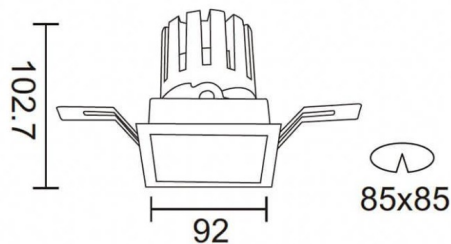

PRO-DS

Lavov downlight from the family PRO-DS with a power of 17,73W and an optics 36 degrees . CCT 3000K. With a total lumen output of 1556lm and a luminous efficiency of 87,76lm/W.DALI driver. Made in die cast aluminum and finished in Black color.

Scheme

Photometry

Item code	86.D026.2333.02
Product type	Indoor
Category	Downlights
Family	PRO-D
Subfamily	PRO-DS
Pictograms	

Product

Real power (W)	17.73
Real luminous flux (Lm)	1556
Luminous efficiency (Lm/W)	87.76
Beam angle (º)	36
Life time (h)	50000 h L80B10
IP	20
Electrical class insulation	Clas II
Colour	Black
Control gear included	Yes
Control gear	DALI
Flicker Free	Yes
Light source	LED
Type of LED	COB
Colour temperature (K)	3000
Colour consistency (SDCM)	SDCM<3
CRI	90