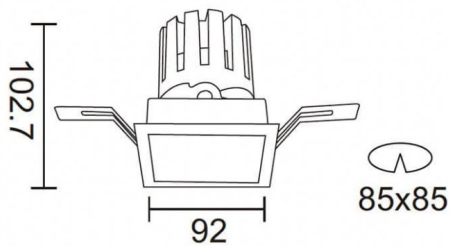

**PRO-DS**

Lavov downlight from the family PRO-DS with a power of 17,73W and an optics 36 degrees . CCT 3000K. With a total lumen output of 1556lm and a luminous efficiency of 87,76lm/W.DALI driver. Made in die cast aluminum and finished in Silver color.

<b>Product</b>	
<b>Real power (W)</b>	<b>17.73</b>
<b>Real luminous flux (Lm)</b>	<b>1556</b>
<b>Luminous efficiency (Lm/W)</b>	<b>87.76</b>
<b>Beam angle (&amp;ordm;)</b>	<b>36</b>
<b>Life time (h)</b>	<b>50000 h L80B10</b>
<b>IP</b>	<b>20</b>
<b>Electrical class insulation</b>	<b>Clas II</b>
<b>Colour</b>	<b>Silver</b>
<b>Control gear included</b>	<b>Yes</b>
<b>Control gear</b>	<b>DALI</b>
<b>Flicker Free</b>	<b>Yes</b>
<b>Light source</b>	<b>LED</b>
<b>Type of LED</b>	<b>COB</b>
<b>Colour temperature (K)</b>	<b>3000</b>
<b>Colour consistency (SDCM)</b>	<b>SDCM&lt;3</b>
<b>CRI</b>	<b>90</b>