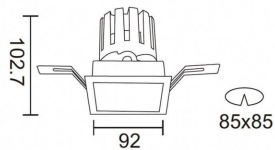

PRO-DS

Lavov downlight from the family PRO-DS with a power of 17,73W and an optics 36 degrees . CCT 3000K. With a total lumen output of 1556lm and a luminous efficiency of 87,76lm/W.DALI driver. Made in die cast aluminum and finished in Silver color.

Item code	86.D026.2333.03
Product type	Indoor
Category	Downlights
Family	PRO-D
Subfamily	PRO-DS
Pictograms	

Scheme

Product	
Real power (W)	17.73
Real luminous flux (Lm)	1556
Luminous efficiency (Lm/W)	87.76
Beam angle (°)	36
Life time (h)	50000 h L80B10
IP	20
Electrical class insulation	Clas II
Colour	Silver
Control gear included	Yes
Control gear	DALI
Flicker Free	Yes
Light source	LED
Type of LED	COB
Colour temperature (K)	3000
Colour consistency (SDCM)	SDCM<3
CRI	90