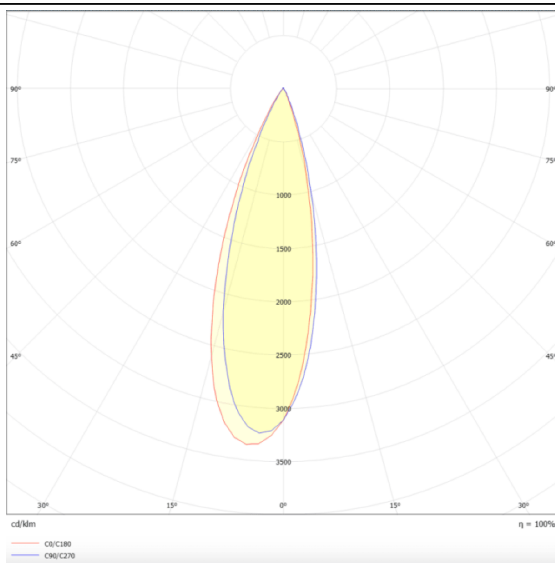

**PRO-DS**

Lavov downlight from the family PRO-DS with a power of 17,73W and an optics 36 degrees . CCT 3000K. With a total lumen output of 1556lm and a luminous efficiency of 87,76lm/W.DALI driver. Made in die cast aluminum and finished in Silver color.

<b>Product</b>	
<b>Real power (W)</b>	<b>17.73</b>
<b>Real luminous flux (Lm)</b>	<b>1556</b>
<b>Luminous efficiency (Lm/W)</b>	<b>87.76</b>
<b>Beam angle (&amp;ordm;)</b>	<b>36</b>
<b>Life time (h)</b>	<b>50000 h L80B10</b>
<b>IP</b>	<b>20</b>
<b>Electrical class insulation</b>	<b>Clas II</b>
<b>Colour</b>	<b>Silver</b>
<b>Control gear included</b>	<b>Yes</b>
<b>Control gear</b>	<b>DALI</b>
<b>Flicker Free</b>	<b>Yes</b>
<b>Light source</b>	<b>LED</b>
<b>Type of LED</b>	<b>COB</b>
<b>Colour temperature (K)</b>	<b>3000</b>
<b>Colour consistency (SDCM)</b>	<b>SDCM&lt;3</b>
<b>CRI</b>	<b>90</b>