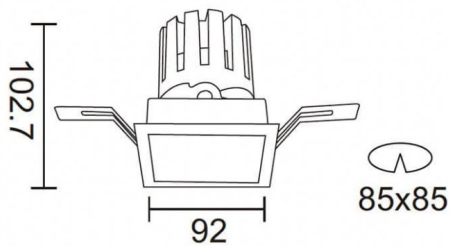

### PRO-DS

Lavov downlight from the family PRO-DS with a power of 17,73W and an optics 36 degrees . CCT 3000K. With a total lumen output of 1556lm and a luminous efficiency of 87,76lm/W.DALI driver. Made in die cast aluminum and finished in Silver color.

### Photometry

Item code	86.D026.2333.03
Product type	Indoor
Category	Downlights
Family	PRO-D
Subfamily	PRO-DS
Pictograms	

Product	
Real power (W)	17.73
Real luminous flux (Lm)	1556
Luminous efficiency (Lm/W)	87.76
Beam angle (°)	36
Life time (h)	50000 h L80B10
IP	20
Electrical class insulation	Clas II
Colour	Silver
Control gear included	Yes
Control gear	DALI
Flicker Free	Yes
Light source	LED
Type of LED	COB
Colour temperature (K)	3000
Colour consistency (SDCM)	SDCM3
CRI	90