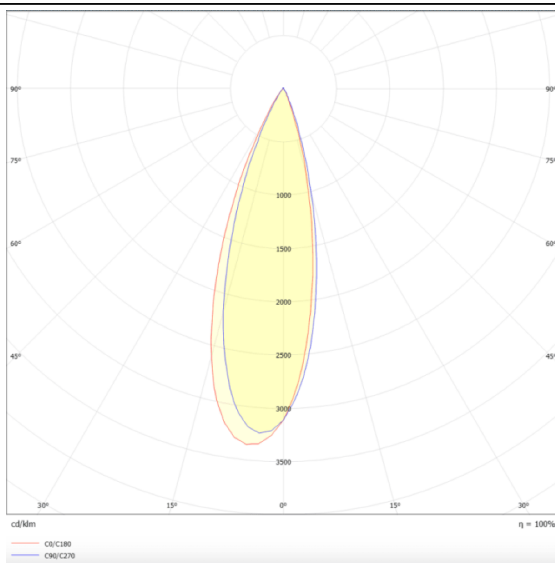

### PRO-DS

Lavov downlight from the family PRO-DS with a power of 17,73W and an optics 36 degrees . CCT 3000K. With a total lumen output of 1556lm and a luminous efficiency of 87,76lm/W.DALI driver. Made in die cast aluminum and finished in Silver color.

### Scheme

### Photometry

Item code	86.D026.2333.03
Product type	Indoor
Category	Downlights
Family	PRO-D
Subfamily	PRO-DS
Pictograms	

Product	
Real power (W)	17.73
Real luminous flux (Lm)	1556
Luminous efficiency (Lm/W)	87.76
Beam angle (°)	36
Life time (h)	50000 h L80B10
IP	20
Electrical class insulation	Clas II
Colour	Silver
Control gear included	Yes
Control gear	DALI
Flicker Free	Yes
Light source	LED
Type of LED	COB
Colour temperature (K)	3000
Colour consistency (SDCM)	SDCM3
CRI	90