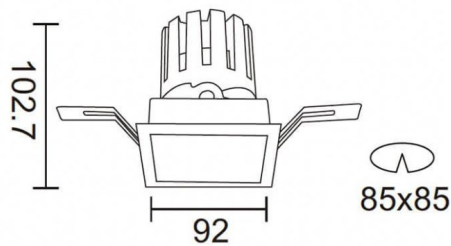

Scheme

Product	
Real power (W)	17.73
Real luminous flux (Lm)	1556
Luminous efficiency (Lm/W)	87.76
Beam angle (°)	12
Life time (h)	50000 h L80B10
IP	20
Electrical class insulation	Clas II
Colour	White
Control gear included	Yes
Control gear	ON/OFF
Flicker Free	Yes
Light source	LED
Type of LED	COB
Colour temperature (K)	4000
Colour consistency (SDCM)	SDCM3
CRI	90