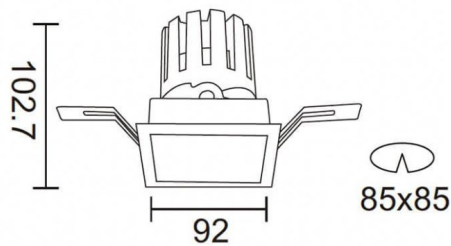

### PRO-DS

Lavov downlight from the family PRO-DS with a power of 17,73W and an optics 12 degrees . CCT 4000K. With a total lumen output of 1556lm and a luminous efficiency of 87,76lm/W.ON/OFF driver. Made in die cast aluminum and finished in White color.

### Scheme

Product	
Real power (W)	17.73
Real luminous flux (Lm)	1556
Luminous efficiency (Lm/W)	87.76
Beam angle (°)	12
Life time (h)	50000 h L80B10
IP	20
Electrical class insulation	Clas II
Colour	White
Control gear included	Yes
Control gear	ON/OFF
Flicker Free	Yes
Light source	LED
Type of LED	COB
Colour temperature (K)	4000
Colour consistency (SDCM)	SDCM3
CRI	90