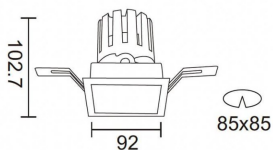

PRO-DS

Lavov downlight from the family PRO-DS with a power of 17,73W and an optics 12 degrees . CCT 4000K. With a total lumen output of 1556lm and a luminous efficiency of 87,76lm/W.ON/OFF driver. Made in die cast aluminum and finished in White color.

Item code	86.D026.2411.01
Product type	Indoor
Category	Downlights
Family	PRO-D
Subfamily	PRO-DS
Pictograms	

Scheme

Product	
Real power (W)	17.73
Real luminous flux (Lm)	1556
Luminous efficiency (Lm/W)	87.76
Beam angle (°)	12
Life time (h)	50000 h L80B10
IP	20
Electrical class insulation	Clas II
Colour	White
Control gear included	Yes
Control gear	ON/OFF
Flicker Free	Yes
Light source	LED
Type of LED	COB
Colour temperature (K)	4000
Colour consistency (SDCM)	SDCM<3
CRI	90