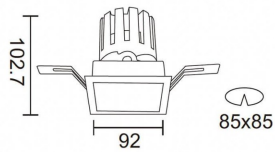

PRO-DS

Lavov downlight from the family PRO-DS with a power of 17,73W and an optics 12 degrees . CCT 4000K. With a total lumen output of 1556lm and a luminous efficiency of 87,76lm/W.ON/OFF driver. Made in die cast aluminum and finished in Black color.

Item code	86.D026.2411.02
Product type	Indoor
Category	Downlights
Family	PRO-D
Subfamily	PRO-DS
Pictograms	

Scheme

Product	
Real power (W)	17.73
Real luminous flux (Lm)	1556
Luminous efficiency (Lm/W)	87.76
Beam angle (°)	12
Life time (h)	50000 h L80B10
IP	20
Electrical class insulation	Clas II
Colour	Black
Control gear included	Yes
Control gear	ON/OFF
Flicker Free	Yes
Light source	LED
Type of LED	COB
Colour temperature (K)	4000
Colour consistency (SDCM)	SDCM<3
CRI	90