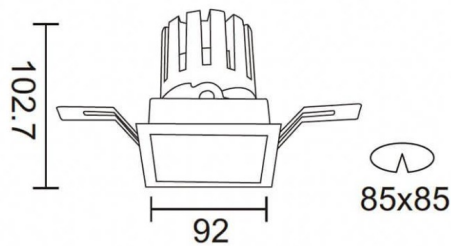

### PRO-DS

Lavov downlight from the family PRO-DS with a power of 17,73W and an optics 12 degrees . CCT 4000K. With a total lumen output of 1556lm and a luminous efficiency of 87,76lm/W.ON/OFF driver. Made in die cast aluminum and finished in Black color.

### Scheme

Item code	86.D026.2411.02
Product type	Indoor
Category	Downlights
Family	PRO-D
Subfamily	PRO-DS
Pictograms	

Product	
Real power (W)	17.73
Real luminous flux (Lm)	1556
Luminous efficiency (Lm/W)	87.76
Beam angle (&ordm;)	12
Life time (h)	50000 h L80B10
IP	20
Electrical class insulation	Clas II
Colour	Black
Control gear included	Yes
Control gear	ON/OFF
Flicker Free	Yes
Light source	LED
Type of LED	COB
Colour temperature (K)	4000
Colour consistency (SDCM)	SDCM<3
CRI	90