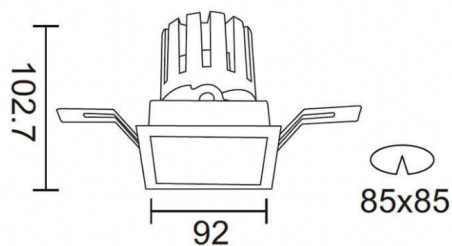

Scheme

PRO-DS

Lavov downlight from the family PRO-DS with a power of 17,73W and an optics 12 degrees . CCT 4000K. With a total lumen output of 1556lm and a luminous efficiency of 87,76lm/W.ON/OFF driver. Made in die cast aluminum and finished in Black color.

Item code	86.D026.2411.02
Product type	Indoor
Category	Downlights
Family	PRO-D
Subfamily	PRO-DS
Pictograms	

Product	
Real power (W)	17.73
Real luminous flux (Lm)	1556
Luminous efficiency (Lm/W)	87.76
Beam angle (°)	12
Life time (h)	50000 h L80B10
IP	20
Electrical class insulation	Clas II
Colour	Black
Control gear included	Yes
Control gear	ON/OFF
Flicker Free	Yes
Light source	LED
Type of LED	COB
Colour temperature (K)	4000
Colour consistency (SDCM)	SDCM3
CRI	90