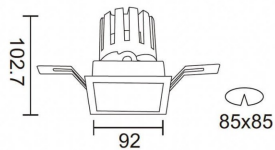

### PRO-DS

Lavov downlight from the family PRO-DS with a power of 17,73W and an optics 12 degrees . CCT 4000K. With a total lumen output of 1556lm and a luminous efficiency of 87,76lm/W.ON/OFF driver. Made in die cast aluminum and finished in Silver color.

### Scheme

<b>Product</b>	
<b>Real power (W)</b>	<b>17.73</b>
<b>Real luminous flux (Lm)</b>	<b>1556</b>
<b>Luminous efficiency (Lm/W)</b>	<b>87.76</b>
<b>Beam angle (°)</b>	<b>12</b>
<b>Life time (h)</b>	<b>50000 h L80B10</b>
<b>IP</b>	<b>20</b>
<b>Electrical class insulation</b>	<b>Clas II</b>
<b>Colour</b>	<b>Silver</b>
<b>Control gear included</b>	<b>Yes</b>
<b>Control gear</b>	<b>ON/OFF</b>
<b>Flicker Free</b>	<b>Yes</b>
<b>Light source</b>	<b>LED</b>
<b>Type of LED</b>	<b>COB</b>
<b>Colour temperature (K)</b>	<b>4000</b>
<b>Colour consistency (SDCM)</b>	<b>SDCM&lt;3</b>
<b>CRI</b>	<b>90</b>