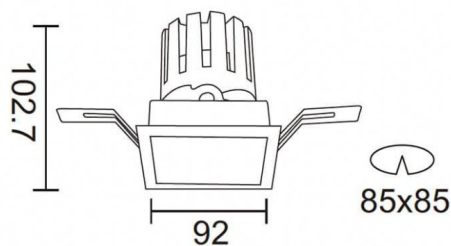

### PRO-DS

Lavov downlight from the family PRO-DS with a power of 17,73W and an optics 12 degrees . CCT 4000K. With a total lumen output of 1556lm and a luminous efficiency of 87,76lm/W.ON/OFF driver. Made in die cast aluminum and finished in Silver color.

### Scheme

Product	
Real power (W)	17.73
Real luminous flux (Lm)	1556
Luminous efficiency (Lm/W)	87.76
Beam angle (&ordm;)	12
Life time (h)	50000 h L80B10
IP	20
Electrical class insulation	Clas II
Colour	Silver
Control gear included	Yes
Control gear	ON/OFF
Flicker Free	Yes
Light source	LED
Type of LED	COB
Colour temperature (K)	4000
Colour consistency (SDCM)	SDCM<3
CRI	90