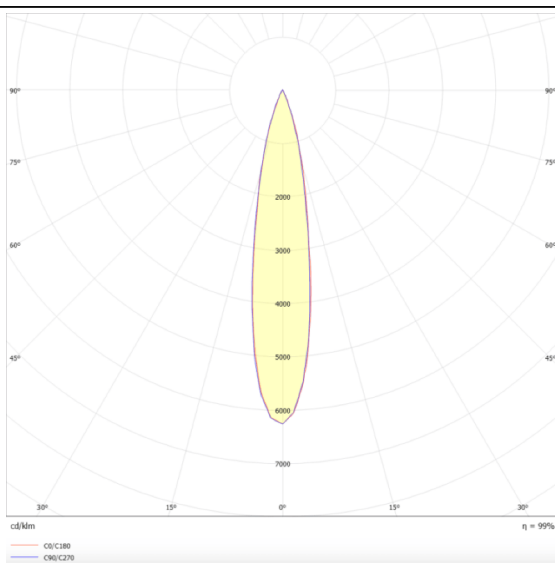

PRO-DS

Lavov downlight from the family PRO-DS with a power of 17,73W and an optics 12 degrees . CCT 4000K. With a total lumen output of 1556lm and a luminous efficiency of 87,76lm/W.DALI driver.

Made in die cast aluminum and finished in White color.

Scheme

Photometry

Item code	86.D026.2413.01
Product type	Indoor
Category	Downlights
Family	PRO-D
Subfamily	PRO-DS
Pictograms	

Product	
Real power (W)	17.73
Real luminous flux (Lm)	1556
Luminous efficiency (Lm/W)	87.76
Beam angle (º)	12
Life time (h)	50000 h L80B10
IP	20
Electrical class insulation	Clas II
Colour	White
Control gear included	Yes
Control gear	DALI
Flicker Free	Yes
Light source	LED
Type of LED	COB
Colour temperature (K)	4000
Colour consistency (SDCM)	SDCM<3
CRI	90