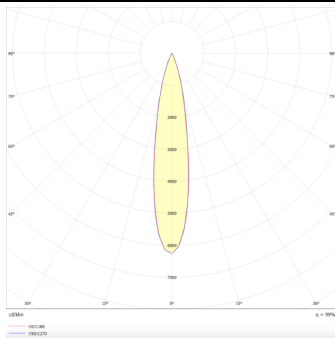

PRO-DS

Lavov downlight from the family PRO-DS with a power of 17,73W and an optics 12 degrees . CCT 4000K. With a total lumen output of 1556lm and a luminous efficiency of 87,76lm/W.DALI driver. Made in die cast aluminum and finished in White color.

Item code	86.D026.2413.01
Product type	Indoor
Category	Downlights
Family	PRO-D
Subfamily	PRO-DS
Pictograms	

Scheme

Photometry

Product	
Real power (W)	17.73
Real luminous flux (Lm)	1556
Luminous efficiency (Lm/W)	87.76
Beam angle (°)	12
Life time (h)	50000 h L80B10
IP	20
Electrical class insulation	Clas II
Colour	White
Control gear included	Yes
Control gear	DALI
Flicker Free	Yes
Light source	LED
Type of LED	COB
Colour temperature (K)	4000
Colour consistency (SDCM)	SDCM<3
CRI	90