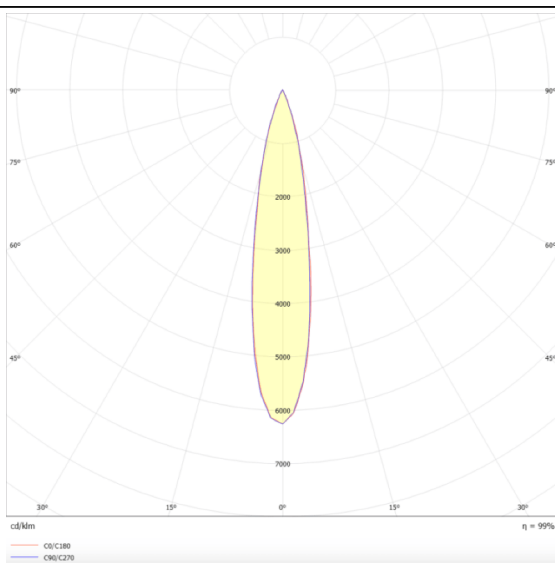

PRO-DS

Lavov downlight from the family PRO-DS with a power of 17,73W and an optics 12 degrees . CCT 4000K. With a total lumen output of 1556lm and a luminous efficiency of 87,76lm/W.DALI driver. Made in die cast aluminum and finished in Black color.

Scheme

Photometry

Item code	86.D026.2413.02
Product type	Indoor
Category	Downlights
Family	PRO-D
Subfamily	PRO-DS
Pictograms	

Product

Real power (W)	17.73
Real luminous flux (Lm)	1556
Luminous efficiency (Lm/W)	87.76
Beam angle (º)	12
Life time (h)	50000 h L80B10
IP	20
Electrical class insulation	Clas II
Colour	Black
Control gear included	Yes
Control gear	DALI
Flicker Free	Yes
Light source	LED
Type of LED	COB
Colour temperature (K)	4000
Colour consistency (SDCM)	SDCM<3
CRI	90