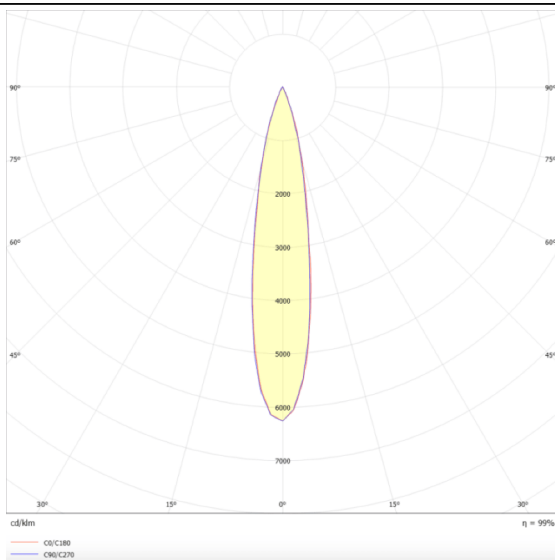

PRO-DS

Lavov downlight from the family PRO-DS with a power of 17,73W and an optics 12 degrees . CCT 4000K. With a total lumen output of 1556lm and a luminous efficiency of 87,76lm/W.DALI driver. Made in die cast aluminum and finished in Black color.

Scheme

Photometry

Item code	86.D026.2413.02
Product type	Indoor
Category	Downlights
Family	PRO-D
Subfamily	PRO-DS
Pictograms	

Product

Real power (W)	17.73
Real luminous flux (Lm)	1556
Luminous efficiency (Lm/W)	87.76
Beam angle (°)	12
Life time (h)	50000 h L80B10
IP	20
Electrical class insulation	Clas II
Colour	Black
Control gear included	Yes
Control gear	DALI
Flicker Free	Yes
Light source	LED
Type of LED	COB
Colour temperature (K)	4000
Colour consistency (SDCM)	SDCM3
CRI	90