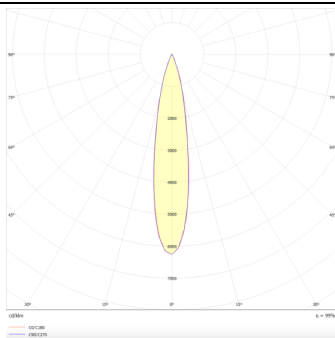

PRO-DS

Lavov downlight from the family PRO-DS with a power of 17,73W and an optics 12 degrees . CCT 4000K. With a total lumen output of 1556lm and a luminous efficiency of 87,76lm/W.DALI driver. Made in die cast aluminum and finished in Black color.

Item code	86.D026.2413.02
Product type	Indoor
Category	Downlights
Family	PRO-D
Subfamily	PRO-DS
Pictograms	

Scheme

Photometry

Product	
Real power (W)	17.73
Real luminous flux (Lm)	1556
Luminous efficiency (Lm/W)	87.76
Beam angle (°)	12
Life time (h)	50000 h L80B10
IP	20
Electrical class insulation	Clas II
Colour	Black
Control gear included	Yes
Control gear	DALI
Flicker Free	Yes
Light source	LED
Type of LED	COB
Colour temperature (K)	4000
Colour consistency (SDCM)	SDCM<3
CRI	90