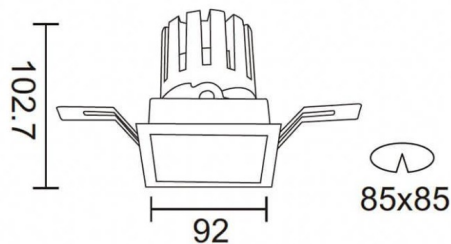

PRO-DS

Lavov downlight from the family PRO-DS with a power of 17,73W and an optics 12 degrees . CCT 4000K. With a total lumen output of 1556lm and a luminous efficiency of 87,76lm/W.DALI driver. Made in die cast aluminum and finished in Black color.

Scheme

Photometry

Item code	86.D026.2413.02
Product type	Indoor
Category	Downlights
Family	PRO-D
Subfamily	PRO-DS
Pictograms	

Product

Real power (W)	17.73
Real luminous flux (Lm)	1556
Luminous efficiency (Lm/W)	87.76
Beam angle (º)	12
Life time (h)	50000 h L80B10
IP	20
Electrical class insulation	Clas II
Colour	Black
Control gear included	Yes
Control gear	DALI
Flicker Free	Yes
Light source	LED
Type of LED	COB
Colour temperature (K)	4000
Colour consistency (SDCM)	SDCM<3
CRI	90