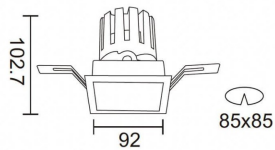

PRO-DS

Lavov downlight from the family PRO-DS with a power of 17,73W and an optics 12 degrees . CCT 4000K. With a total lumen output of 1556lm and a luminous efficiency of 87,76lm/W.DALI driver. Made in die cast aluminum and finished in Black color.

Item code	86.D026.2413.02
Product type	Indoor
Category	Downlights
Family	PRO-D
Subfamily	PRO-DS
Pictograms	

Scheme

Product	
Real power (W)	17.73
Real luminous flux (Lm)	1556
Luminous efficiency (Lm/W)	87.76
Beam angle (°)	12
Life time (h)	50000 h L80B10
IP	20
Electrical class insulation	Clas II
Colour	Black
Control gear included	Yes
Control gear	DALI
Flicker Free	Yes
Light source	LED
Type of LED	COB
Colour temperature (K)	4000
Colour consistency (SDCM)	SDCM<3
CRI	90