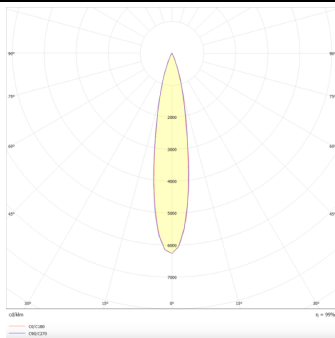

PRO-DS

Lavov downlight from the family PRO-DS with a power of 17,73W and an optics 12 degrees . CCT 4000K. With a total lumen output of 1556lm and a luminous efficiency of 87,76lm/W.DALI driver. Made in die cast aluminum and finished in Black color.

Item code	86.D026.2413.02
Product type	Indoor
Category	Downlights
Family	PRO-D
Subfamily	PRO-DS
Pictograms	

Scheme

Photometry

Product	
Real power (W)	17.73
Real luminous flux (Lm)	1556
Luminous efficiency (Lm/W)	87.76
Beam angle (°)	12
Life time (h)	50000 h L80B10
IP	20
Electrical class insulation	Clas II
Colour	Black
Control gear included	Yes
Control gear	DALI
Flicker Free	Yes
Light source	LED
Type of LED	COB
Colour temperature (K)	4000
Colour consistency (SDCM)	SDCM<3
CRI	90