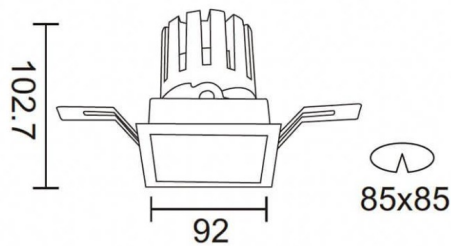

PRO-DS

Lavov downlight from the family PRO-DS with a power of 17,73W and an optics 12 degrees . CCT 4000K. With a total lumen output of 1556lm and a luminous efficiency of 87,76lm/W.DALI driver. Made in die cast aluminum and finished in Black color.

Scheme

Photometry

Item code	86.D026.2413.02
Product type	Indoor
Category	Downlights
Family	PRO-D
Subfamily	PRO-DS
Pictograms	

Product

Real power (W)	17.73
Real luminous flux (Lm)	1556
Luminous efficiency (Lm/W)	87.76
Beam angle (°)	12
Life time (h)	50000 h L80B10
IP	20
Electrical class insulation	Clas II
Colour	Black
Control gear included	Yes
Control gear	DALI
Flicker Free	Yes
Light source	LED
Type of LED	COB
Colour temperature (K)	4000
Colour consistency (SDCM)	SDCM3
CRI	90