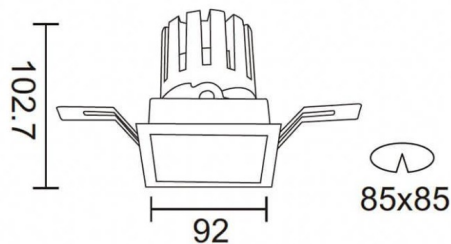

PRO-DS

Lavov downlight from the family PRO-DS with a power of 17,73W and an optics 12 degrees . CCT 4000K. With a total lumen output of 1556lm and a luminous efficiency of 87,76lm/W.DALI driver. Made in die cast aluminum and finished in Silver color.

Scheme

Photometry

Item code	86.D026.2413.03
Product type	Indoor
Category	Downlights
Family	PRO-D
Subfamily	PRO-DS
Pictograms	

Product

Real power (W)	17.73
Real luminous flux (Lm)	1556
Luminous efficiency (Lm/W)	87.76
Beam angle (º)	12
Life time (h)	50000 h L80B10
IP	20
Electrical class insulation	Clas II
Colour	Silver
Control gear included	Yes
Control gear	DALI
Flicker Free	Yes
Light source	LED
Type of LED	COB
Colour temperature (K)	4000
Colour consistency (SDCM)	SDCM<3
CRI	90