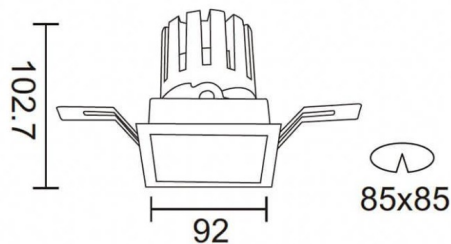

PRO-DS

Lavov downlight from the family PRO-DS with a power of 17,73W and an optics 12 degrees . CCT 4000K. With a total lumen output of 1556lm and a luminous efficiency of 87,76lm/W.DALI driver. Made in die cast aluminum and finished in Silver color.

Scheme

Photometry

Item code	86.D026.2413.03
Product type	Indoor
Category	Downlights
Family	PRO-D
Subfamily	PRO-DS
Pictograms	

Product

Real power (W)	17.73
Real luminous flux (Lm)	1556
Luminous efficiency (Lm/W)	87.76
Beam angle (°)	12
Life time (h)	50000 h L80B10
IP	20
Electrical class insulation	Clas II
Colour	Silver
Control gear included	Yes
Control gear	DALI
Flicker Free	Yes
Light source	LED
Type of LED	COB
Colour temperature (K)	4000
Colour consistency (SDCM)	SDCM3
CRI	90