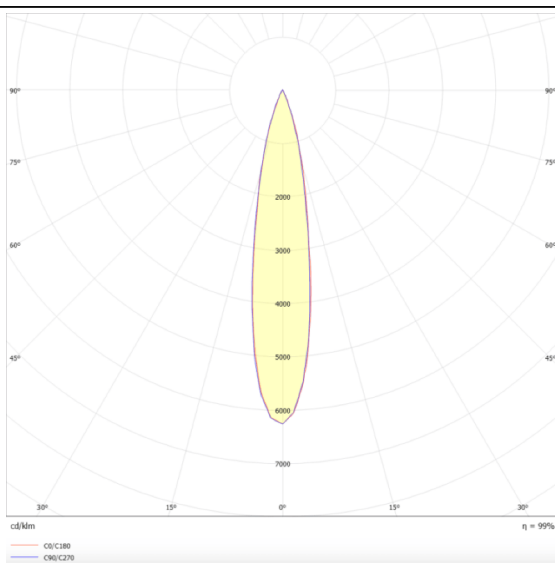

PRO-DS

Lavov downlight from the family PRO-DS with a power of 17,73W and an optics 12 degrees . CCT 4000K. With a total lumen output of 1556lm and a luminous efficiency of 87,76lm/W.DALI driver. Made in die cast aluminum and finished in Silver color.

Scheme

Photometry

Item code	86.D026.2413.03
Product type	Indoor
Category	Downlights
Family	PRO-D
Subfamily	PRO-DS
Pictograms	

Product

Real power (W)	17.73
Real luminous flux (Lm)	1556
Luminous efficiency (Lm/W)	87.76
Beam angle (º)	12
Life time (h)	50000 h L80B10
IP	20
Electrical class insulation	Clas II
Colour	Silver
Control gear included	Yes
Control gear	DALI
Flicker Free	Yes
Light source	LED
Type of LED	COB
Colour temperature (K)	4000
Colour consistency (SDCM)	SDCM<3
CRI	90