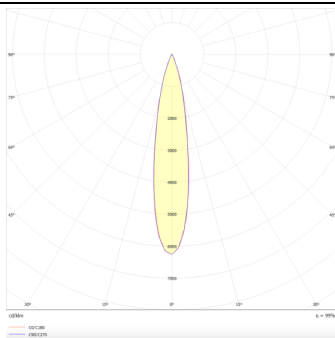

PRO-DS

Lavov downlight from the family PRO-DS with a power of 17,73W and an optics 12 degrees . CCT 4000K. With a total lumen output of 1556lm and a luminous efficiency of 87,76lm/W.DALI driver. Made in die cast aluminum and finished in Silver color.

Item code	86.D026.2413.03
Product type	Indoor
Category	Downlights
Family	PRO-D
Subfamily	PRO-DS
Pictograms	

Scheme

Photometry

Product	
Real power (W)	17.73
Real luminous flux (Lm)	1556
Luminous efficiency (Lm/W)	87.76
Beam angle (°)	12
Life time (h)	50000 h L80B10
IP	20
Electrical class insulation	Clas II
Colour	Silver
Control gear included	Yes
Control gear	DALI
Flicker Free	Yes
Light source	LED
Type of LED	COB
Colour temperature (K)	4000
Colour consistency (SDCM)	SDCM<3
CRI	90