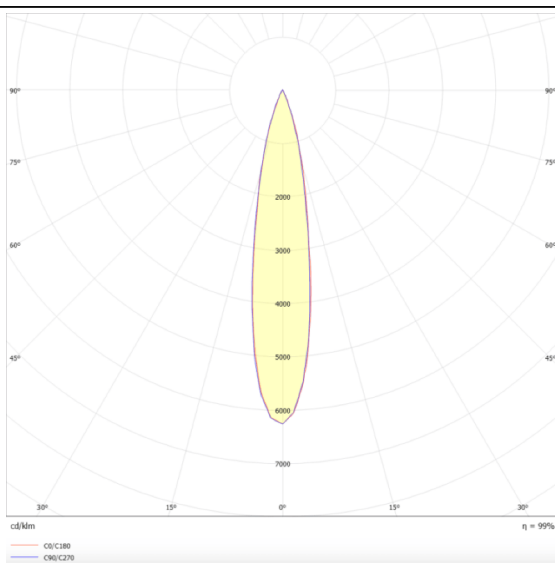

PRO-DS

Lavov downlight from the family PRO-DS with a power of 17,73W and an optics 12 degrees . CCT 4000K. With a total lumen output of 1556lm and a luminous efficiency of 87,76lm/W.DALI driver. Made in die cast aluminum and finished in Silver color.

Scheme

Photometry

Item code	86.D026.2413.03
Product type	Indoor
Category	Downlights
Family	PRO-D
Subfamily	PRO-DS
Pictograms	

Product

Real power (W)	17.73
Real luminous flux (Lm)	1556
Luminous efficiency (Lm/W)	87.76
Beam angle (°)	12
Life time (h)	50000 h L80B10
IP	20
Electrical class insulation	Clas II
Colour	Silver
Control gear included	Yes
Control gear	DALI
Flicker Free	Yes
Light source	LED
Type of LED	COB
Colour temperature (K)	4000
Colour consistency (SDCM)	SDCM3
CRI	90