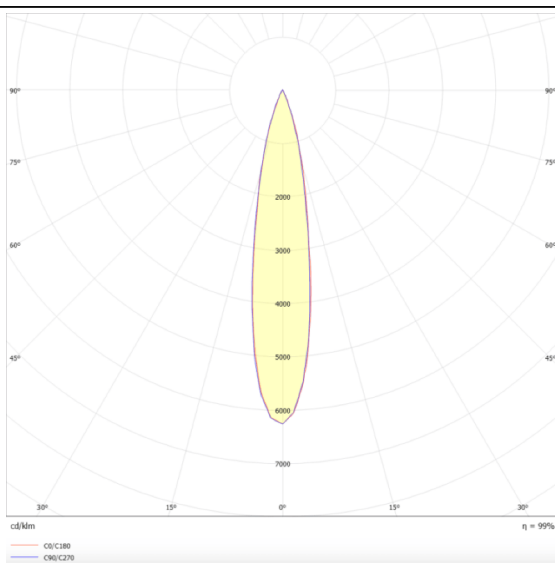

PRO-DS

Lavov downlight from the family PRO-DS with a power of 17,73W and an optics 12 degrees . CCT 4000K. With a total lumen output of 1556lm and a luminous efficiency of 87,76lm/W.DALI driver. Made in die cast aluminum and finished in Silver color.

Scheme

Photometry

Item code	86.D026.2413.03
Product type	Indoor
Category	Downlights
Family	PRO-D
Subfamily	PRO-DS
Pictograms	

Product	
Real power (W)	17.73
Real luminous flux (Lm)	1556
Luminous efficiency (Lm/W)	87.76
Beam angle (°)	12
Life time (h)	50000 h L80B10
IP	20
Electrical class insulation	Clas II
Colour	Silver
Control gear included	Yes
Control gear	DALI
Flicker Free	Yes
Light source	LED
Type of LED	COB
Colour temperature (K)	4000
Colour consistency (SDCM)	SDCM3
CRI	90