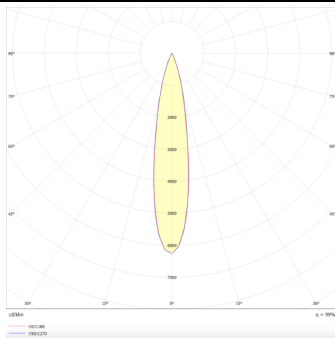

PRO-DS

Lavov downlight from the family PRO-DS with a power of 17,73W and an optics 12 degrees . CCT 4000K. With a total lumen output of 1556lm and a luminous efficiency of 87,76lm/W.DALI driver. Made in die cast aluminum and finished in Silver color.

Item code	86.D026.2413.03
Product type	Indoor
Category	Downlights
Family	PRO-D
Subfamily	PRO-DS
Pictograms	

Scheme

Photometry

Product	
Real power (W)	17.73
Real luminous flux (Lm)	1556
Luminous efficiency (Lm/W)	87.76
Beam angle (°)	12
Life time (h)	50000 h L80B10
IP	20
Electrical class insulation	Clas II
Colour	Silver
Control gear included	Yes
Control gear	DALI
Flicker Free	Yes
Light source	LED
Type of LED	COB
Colour temperature (K)	4000
Colour consistency (SDCM)	SDCM<3
CRI	90