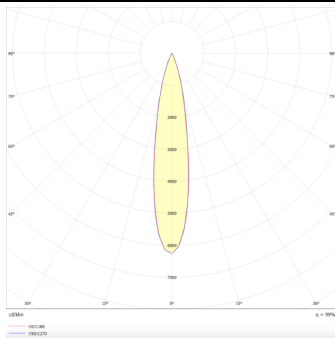

### PRO-DS

Lavov downlight from the family PRO-DS with a power of 17,73W and an optics 12 degrees . CCT 4000K. With a total lumen output of 1556lm and a luminous efficiency of 87,76lm/W.DALI driver. Made in die cast aluminum and finished in Silver color.

### Photometry

<b>Product</b>	
<b>Real power (W)</b>	<b>17.73</b>
<b>Real luminous flux (Lm)</b>	<b>1556</b>
<b>Luminous efficiency (Lm/W)</b>	<b>87.76</b>
<b>Beam angle (°)</b>	<b>12</b>
<b>Life time (h)</b>	<b>50000 h L80B10</b>
<b>IP</b>	<b>20</b>
<b>Electrical class insulation</b>	<b>Clas II</b>
<b>Colour</b>	<b>Silver</b>
<b>Control gear included</b>	<b>Yes</b>
<b>Control gear</b>	<b>DALI</b>
<b>Flicker Free</b>	<b>Yes</b>
<b>Light source</b>	<b>LED</b>
<b>Type of LED</b>	<b>COB</b>
<b>Colour temperature (K)</b>	<b>4000</b>
<b>Colour consistency (SDCM)</b>	<b>SDCM&lt;3</b>
<b>CRI</b>	<b>90</b>