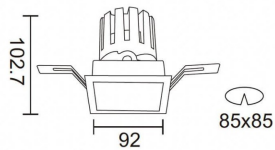

PRO-DS

Lavov downlight from the family PRO-DS with a power of 17,73W and an optics 24 degrees . CCT 4000K. With a total lumen output of 1556lm and a luminous efficiency of 87,76lm/W.ON/OFF driver. Made in die cast aluminum and finished in White color.

Item code	86.D026.2421.01
Product type	Indoor
Category	Downlights
Family	PRO-D
Subfamily	PRO-DS
Pictograms	

Scheme

Product	
Real power (W)	17.73
Real luminous flux (Lm)	1556
Luminous efficiency (Lm/W)	87.76
Beam angle (°)	24
Life time (h)	50000 h L80B10
IP	20
Electrical class insulation	Clas II
Colour	White
Control gear included	Yes
Control gear	ON/OFF
Flicker Free	Yes
Light source	LED
Type of LED	COB
Colour temperature (K)	4000
Colour consistency (SDCM)	SDCM<3
CRI	90