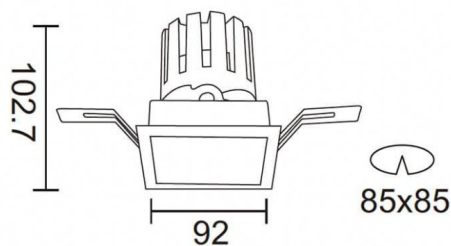

PRO-DS

Lavov downlight from the family PRO-DS with a power of 17,73W and an optics 24 degrees . CCT 4000K. With a total lumen output of 1556lm and a luminous efficiency of 87,76lm/W.ON/OFF driver. Made in die cast aluminum and finished in White color.

Item code	86.D026.2421.01
Product type	Indoor
Category	Downlights
Family	PRO-D
Subfamily	PRO-DS
Pictograms	

Scheme

Product	
Real power (W)	17.73
Real luminous flux (Lm)	1556
Luminous efficiency (Lm/W)	87.76
Beam angle (º)	24
Life time (h)	50000 h L80B10
IP	20
Electrical class insulation	Clas II
Colour	White
Control gear included	Yes
Control gear	ON/OFF
Flicker Free	Yes
Light source	LED
Type of LED	COB
Colour temperature (K)	4000
Colour consistency (SDCM)	SDCM<3
CRI	90