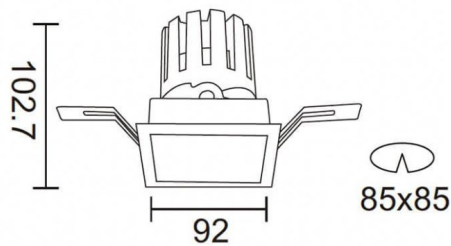

PRO-DS

Lavov downlight from the family PRO-DS with a power of 17,73W and an optics 24 degrees . CCT 4000K. With a total lumen output of 1556lm and a luminous efficiency of 87,76lm/W.ON/OFF driver. Made in die cast aluminum and finished in White color.

Item code	86.D026.2421.01
Product type	Indoor
Category	Downlights
Family	PRO-D
Subfamily	PRO-DS
Pictograms	

Scheme

Product	
Real power (W)	17.73
Real luminous flux (Lm)	1556
Luminous efficiency (Lm/W)	87.76
Beam angle (°)	24
Life time (h)	50000 h L80B10
IP	20
Electrical class insulation	Clas II
Colour	White
Control gear included	Yes
Control gear	ON/OFF
Flicker Free	Yes
Light source	LED
Type of LED	COB
Colour temperature (K)	4000
Colour consistency (SDCM)	SDCM3
CRI	90