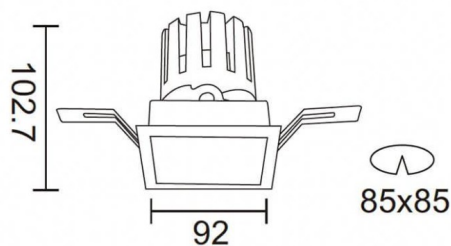

PRO-DS

Lavov downlight from the family PRO-DS with a power of 17,73W and an optics 24 degrees . CCT 4000K. With a total lumen output of 1556lm and a luminous efficiency of 87,76lm/W.ON/OFF driver. Made in die cast aluminum and finished in Black color.

Item code	86.D026.2421.02
Product type	Indoor
Category	Downlights
Family	PRO-D
Subfamily	PRO-DS
Pictograms	

Scheme

Product	
Real power (W)	17.73
Real luminous flux (Lm)	1556
Luminous efficiency (Lm/W)	87.76
Beam angle (°)	24
Life time (h)	50000 h L80B10
IP	20
Electrical class insulation	Clas II
Colour	Black
Control gear included	Yes
Control gear	ON/OFF
Flicker Free	Yes
Light source	LED
Type of LED	COB
Colour temperature (K)	4000
Colour consistency (SDCM)	SDCM3
CRI	90