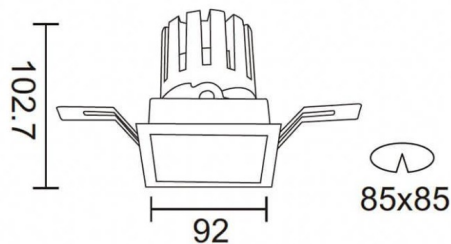

PRO-DS

Lavov downlight from the family PRO-DS with a power of 17,73W and an optics 24 degrees . CCT 4000K. With a total lumen output of 1556lm and a luminous efficiency of 87,76lm/W.ON/OFF driver. Made in die cast aluminum and finished in Black color.

Scheme

Item code	86.D026.2421.02
Product type	Indoor
Category	Downlights
Family	PRO-D
Subfamily	PRO-DS
Pictograms	

Product	
Real power (W)	17.73
Real luminous flux (Lm)	1556
Luminous efficiency (Lm/W)	87.76
Beam angle (º)	24
Life time (h)	50000 h L80B10
IP	20
Electrical class insulation	Clas II
Colour	Black
Control gear included	Yes
Control gear	ON/OFF
Flicker Free	Yes
Light source	LED
Type of LED	COB
Colour temperature (K)	4000
Colour consistency (SDCM)	SDCM<3
CRI	90