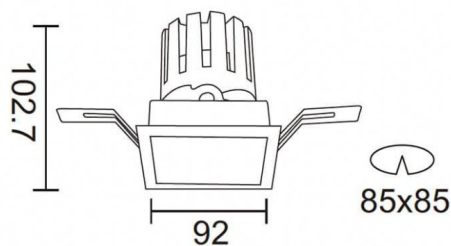

PRO-DS

Lavov downlight from the family PRO-DS with a power of 17,73W and an optics 24 degrees . CCT 4000K. With a total lumen output of 1556lm and a luminous efficiency of 87,76lm/W.ON/OFF driver. Made in die cast aluminum and finished in Silver color.

Item code	86.D026.2421.03
Product type	Indoor
Category	Downlights
Family	PRO-D
Subfamily	PRO-DS
Pictograms	

Scheme

Product	
Real power (W)	17.73
Real luminous flux (Lm)	1556
Luminous efficiency (Lm/W)	87.76
Beam angle (°)	24
Life time (h)	50000 h L80B10
IP	20
Electrical class insulation	Clas II
Colour	Silver
Control gear included	Yes
Control gear	ON/OFF
Flicker Free	Yes
Light source	LED
Type of LED	COB
Colour temperature (K)	4000
Colour consistency (SDCM)	SDCM3
CRI	90