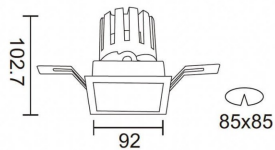

PRO-DS

Lavov downlight from the family PRO-DS with a power of 17,73W and an optics 24 degrees . CCT 4000K. With a total lumen output of 1556lm and a luminous efficiency of 87,76lm/W.ON/OFF driver. Made in die cast aluminum and finished in Silver color.

Item code	86.D026.2421.03
Product type	Indoor
Category	Downlights
Family	PRO-D
Subfamily	PRO-DS
Pictograms	

Scheme

Product	
Real power (W)	17.73
Real luminous flux (Lm)	1556
Luminous efficiency (Lm/W)	87.76
Beam angle (°)	24
Life time (h)	50000 h L80B10
IP	20
Electrical class insulation	Clas II
Colour	Silver
Control gear included	Yes
Control gear	ON/OFF
Flicker Free	Yes
Light source	LED
Type of LED	COB
Colour temperature (K)	4000
Colour consistency (SDCM)	SDCM<3
CRI	90