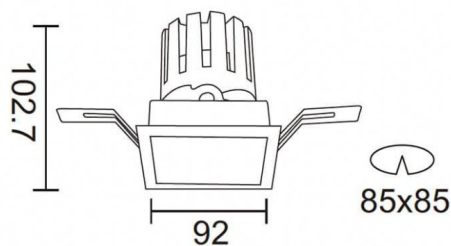

PRO-DS

Lavov downlight from the family PRO-DS with a power of 17,73W and an optics 24 degrees . CCT 4000K. With a total lumen output of 1556lm and a luminous efficiency of 87,76lm/W.ON/OFF driver. Made in die cast aluminum and finished in Silver color.

Item code	86.D026.2421.03
Product type	Indoor
Category	Downlights
Family	PRO-D
Subfamily	PRO-DS
Pictograms	

Scheme

Product	
Real power (W)	17.73
Real luminous flux (Lm)	1556
Luminous efficiency (Lm/W)	87.76
Beam angle (º)	24
Life time (h)	50000 h L80B10
IP	20
Electrical class insulation	Clas II
Colour	Silver
Control gear included	Yes
Control gear	ON/OFF
Flicker Free	Yes
Light source	LED
Type of LED	COB
Colour temperature (K)	4000
Colour consistency (SDCM)	SDCM<3
CRI	90