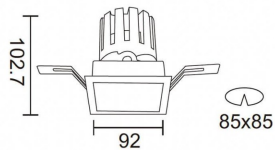

PRO-DS

Lavov downlight from the family PRO-DS with a power of 17,73W and an optics 24 degrees . CCT 4000K. With a total lumen output of 1556lm and a luminous efficiency of 87,76lm/W.DALI driver. Made in die cast aluminum and finished in White color.

Item code	86.D026.2423.01
Product type	Indoor
Category	Downlights
Family	PRO-D
Subfamily	PRO-DS
Pictograms	

Scheme

Photometry

Product	
Real power (W)	17.73
Real luminous flux (Lm)	1556
Luminous efficiency (Lm/W)	87.76
Beam angle (°)	24
Life time (h)	50000 h L80B10
IP	20
Electrical class insulation	Clas II
Colour	White
Control gear included	Yes
Control gear	DALI
Flicker Free	Yes
Light source	LED
Type of LED	COB
Colour temperature (K)	4000
Colour consistency (SDCM)	SDCM<3
CRI	90