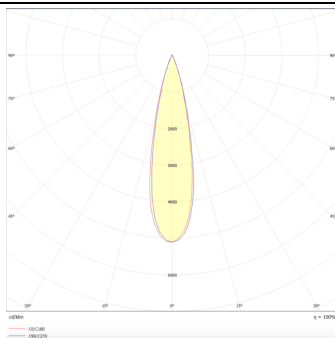

PRO-DS

Lavov downlight from the family PRO-DS with a power of 17,73W and an optics 24 degrees . CCT 4000K. With a total lumen output of 1556lm and a luminous efficiency of 87,76lm/W.DALI driver. Made in die cast aluminum and finished in White color.

Item code	86.D026.2423.01
Product type	Indoor
Category	Downlights
Family	PRO-D
Subfamily	PRO-DS
Pictograms	

Scheme

Photometry

Product	
Real power (W)	17.73
Real luminous flux (Lm)	1556
Luminous efficiency (Lm/W)	87.76
Beam angle (°)	24
Life time (h)	50000 h L80B10
IP	20
Electrical class insulation	Clas II
Colour	White
Control gear included	Yes
Control gear	DALI
Flicker Free	Yes
Light source	LED
Type of LED	COB
Colour temperature (K)	4000
Colour consistency (SDCM)	SDCM<3
CRI	90