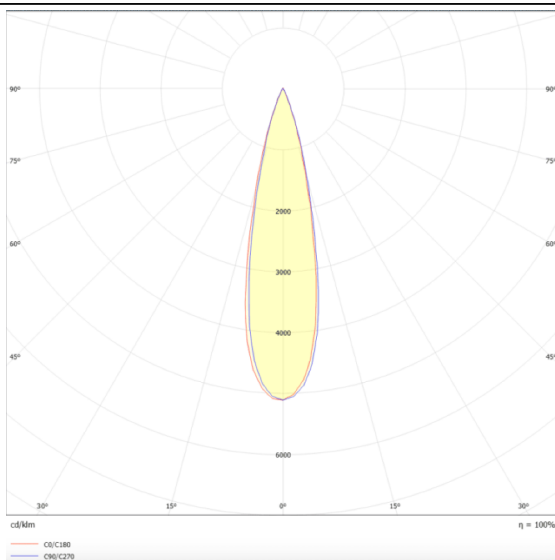

Photometry

Item code	86.D026.2423.01
Product type	Indoor
Category	Downlights
Family	PRO-D
Subfamily	PRO-DS
Pictograms	

Product

Real power (W)	17.73
Real luminous flux (Lm)	1556
Luminous efficiency (Lm/W)	87.76
Beam angle (°)	24
Life time (h)	50000 h L80B10
IP	20
Electrical class insulation	Clas II
Colour	White
Control gear included	Yes
Control gear	DALI
Flicker Free	Yes
Light source	LED
Type of LED	COB
Colour temperature (K)	4000
Colour consistency (SDCM)	SDCM3
CRI	90