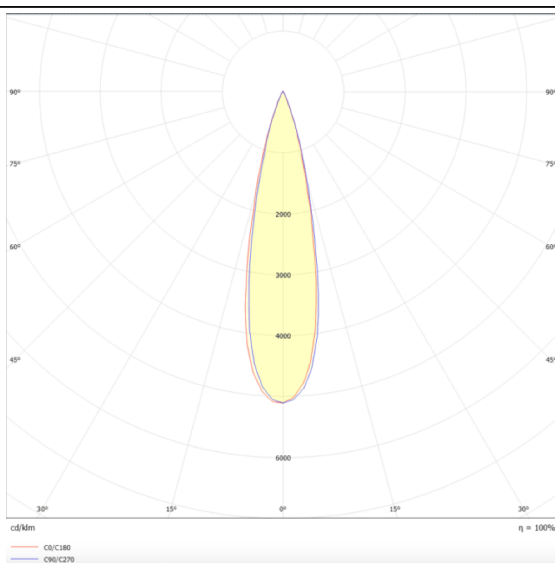

PRO-DS

Lavov downlight from the family PRO-DS with a power of 17,73W and an optics 24 degrees . CCT 4000K. With a total lumen output of 1556lm and a luminous efficiency of 87,76lm/W.DALI driver.

Made in die cast aluminum and finished in White color.

Scheme

Photometry

Item code	86.D026.2423.01
Product type	Indoor
Category	Downlights
Family	PRO-D
Subfamily	PRO-DS
Pictograms	

Product	
Real power (W)	17.73
Real luminous flux (Lm)	1556
Luminous efficiency (Lm/W)	87.76
Beam angle (º)	24
Life time (h)	50000 h L80B10
IP	20
Electrical class insulation	Clas II
Colour	White
Control gear included	Yes
Control gear	DALI
Flicker Free	Yes
Light source	LED
Type of LED	COB
Colour temperature (K)	4000
Colour consistency (SDCM)	SDCM<3
CRI	90