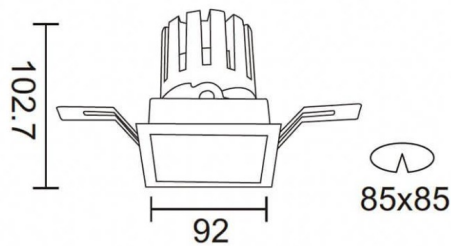

PRO-DS

Lavov downlight from the family PRO-DS with a power of 17,73W and an optics 24 degrees . CCT 4000K. With a total lumen output of 1556lm and a luminous efficiency of 87,76lm/W.DALI driver. Made in die cast aluminum and finished in White color.

Scheme

Photometry

Item code	86.D026.2423.01
Product type	Indoor
Category	Downlights
Family	PRO-D
Subfamily	PRO-DS
Pictograms	

Product

Real power (W)	17.73
Real luminous flux (Lm)	1556
Luminous efficiency (Lm/W)	87.76
Beam angle (°)	24
Life time (h)	50000 h L80B10
IP	20
Electrical class insulation	Clas II
Colour	White
Control gear included	Yes
Control gear	DALI
Flicker Free	Yes
Light source	LED
Type of LED	COB
Colour temperature (K)	4000
Colour consistency (SDCM)	SDCM3
CRI	90