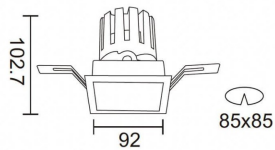

PRO-DS

Lavov downlight from the family PRO-DS with a power of 17,73W and an optics 24 degrees . CCT 4000K. With a total lumen output of 1556lm and a luminous efficiency of 87,76lm/W.DALI driver. Made in die cast aluminum and finished in Black color.

Item code	86.D026.2423.02
Product type	Indoor
Category	Downlights
Family	PRO-D
Subfamily	PRO-DS
Pictograms	

Scheme

Product	
Real power (W)	17.73
Real luminous flux (Lm)	1556
Luminous efficiency (Lm/W)	87.76
Beam angle (°)	24
Life time (h)	50000 h L80B10
IP	20
Electrical class insulation	Clas II
Colour	Black
Control gear included	Yes
Control gear	DALI
Flicker Free	Yes
Light source	LED
Type of LED	COB
Colour temperature (K)	4000
Colour consistency (SDCM)	SDCM<3
CRI	90