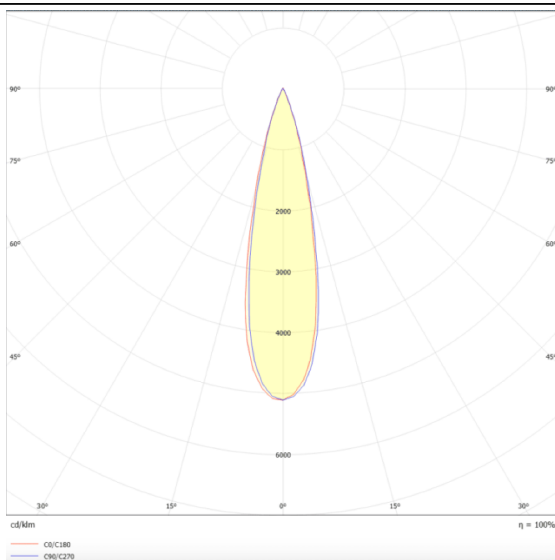

PRO-DS

Lavov downlight from the family PRO-DS with a power of 17,73W and an optics 24 degrees . CCT 4000K. With a total lumen output of 1556lm and a luminous efficiency of 87,76lm/W.DALI driver. Made in die cast aluminum and finished in Black color.

Scheme

Photometry

Item code	86.D026.2423.02
Product type	Indoor
Category	Downlights
Family	PRO-D
Subfamily	PRO-DS
Pictograms	

Product	
Real power (W)	17.73
Real luminous flux (Lm)	1556
Luminous efficiency (Lm/W)	87.76
Beam angle (°)	24
Life time (h)	50000 h L80B10
IP	20
Electrical class insulation	Clas II
Colour	Black
Control gear included	Yes
Control gear	DALI
Flicker Free	Yes
Light source	LED
Type of LED	COB
Colour temperature (K)	4000
Colour consistency (SDCM)	SDCM3
CRI	90