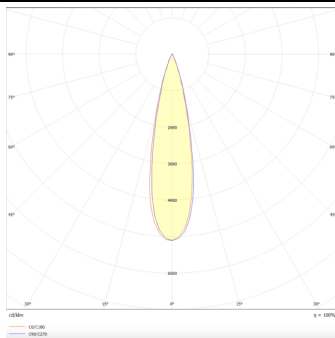

### PRO-DS

Lavov downlight from the family PRO-DS with a power of 17,73W and an optics 24 degrees . CCT 4000K. With a total lumen output of 1556lm and a luminous efficiency of 87,76lm/W.DALI driver. Made in die cast aluminum and finished in Black color.

### Photometry

Product	
Real power (W)	17.73
Real luminous flux (Lm)	1556
Luminous efficiency (Lm/W)	87.76
Beam angle (°)	24
Life time (h)	50000 h L80B10
IP	20
Electrical class insulation	Clas II
Colour	Black
Control gear included	Yes
Control gear	DALI
Flicker Free	Yes
Light source	LED
Type of LED	COB
Colour temperature (K)	4000
Colour consistency (SDCM)	SDCM<3
CRI	90