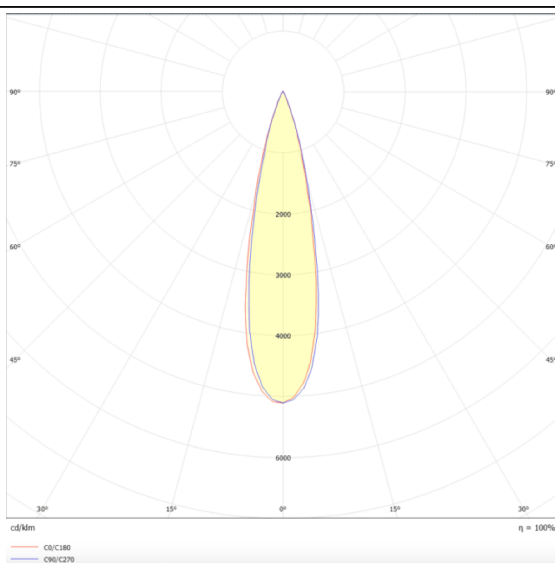

PRO-DS

Lavov downlight from the family PRO-DS with a power of 17,73W and an optics 24 degrees . CCT 4000K. With a total lumen output of 1556lm and a luminous efficiency of 87,76lm/W.DALI driver. Made in die cast aluminum and finished in Black color.

Scheme

Photometry

Item code	86.D026.2423.02
Product type	Indoor
Category	Downlights
Family	PRO-D
Subfamily	PRO-DS
Pictograms	

Product

Real power (W)	17.73
Real luminous flux (Lm)	1556
Luminous efficiency (Lm/W)	87.76
Beam angle (º)	24
Life time (h)	50000 h L80B10
IP	20
Electrical class insulation	Clas II
Colour	Black
Control gear included	Yes
Control gear	DALI
Flicker Free	Yes
Light source	LED
Type of LED	COB
Colour temperature (K)	4000
Colour consistency (SDCM)	SDCM<3
CRI	90