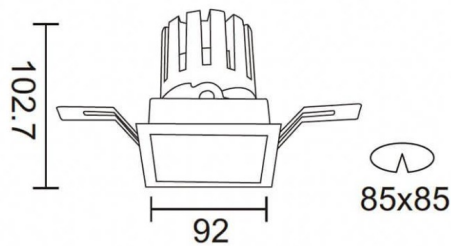

PRO-DS

Lavov downlight from the family PRO-DS with a power of 17,73W and an optics 24 degrees . CCT 4000K. With a total lumen output of 1556lm and a luminous efficiency of 87,76lm/W.DALI driver. Made in die cast aluminum and finished in Black color.

Scheme

Photometry

Item code	86.D026.2423.02
Product type	Indoor
Category	Downlights
Family	PRO-D
Subfamily	PRO-DS
Pictograms	

Product	
Real power (W)	17.73
Real luminous flux (Lm)	1556
Luminous efficiency (Lm/W)	87.76
Beam angle (°)	24
Life time (h)	50000 h L80B10
IP	20
Electrical class insulation	Clas II
Colour	Black
Control gear included	Yes
Control gear	DALI
Flicker Free	Yes
Light source	LED
Type of LED	COB
Colour temperature (K)	4000
Colour consistency (SDCM)	SDCM3
CRI	90