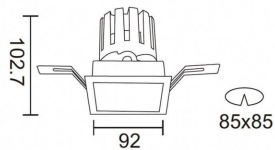

PRO-DS

Lavov downlight from the family PRO-DS with a power of 17,73W and an optics 24 degrees . CCT 4000K. With a total lumen output of 1556lm and a luminous efficiency of 87,76lm/W.DALI driver. Made in die cast aluminum and finished in Silver color.

Item code	86.D026.2423.03
Product type	Indoor
Category	Downlights
Family	PRO-D
Subfamily	PRO-DS
Pictograms	

Scheme

Product	
Real power (W)	17.73
Real luminous flux (Lm)	1556
Luminous efficiency (Lm/W)	87.76
Beam angle (°)	24
Life time (h)	50000 h L80B10
IP	20
Electrical class insulation	Clas II
Colour	Silver
Control gear included	Yes
Control gear	DALI
Flicker Free	Yes
Light source	LED
Type of LED	COB
Colour temperature (K)	4000
Colour consistency (SDCM)	SDCM<3
CRI	90