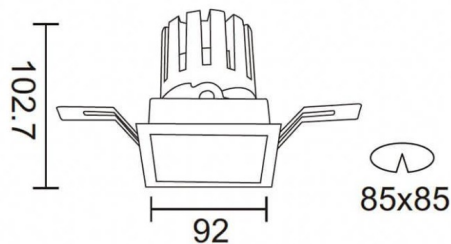

### PRO-DS

Lavov downlight from the family PRO-DS with a power of 17,73W and an optics 24 degrees . CCT 4000K. With a total lumen output of 1556lm and a luminous efficiency of 87,76lm/W.DALI driver. Made in die cast aluminum and finished in Silver color.

### Photometry

Item code	86.D026.2423.03
Product type	Indoor
Category	Downlights
Family	PRO-D
Subfamily	PRO-DS
Pictograms	

Product	
Real power (W)	17.73
Real luminous flux (Lm)	1556
Luminous efficiency (Lm/W)	87.76
Beam angle (&ordm;)	24
Life time (h)	50000 h L80B10
IP	20
Electrical class insulation	Clas II
Colour	Silver
Control gear included	Yes
Control gear	DALI
Flicker Free	Yes
Light source	LED
Type of LED	COB
Colour temperature (K)	4000
Colour consistency (SDCM)	SDCM<3
CRI	90