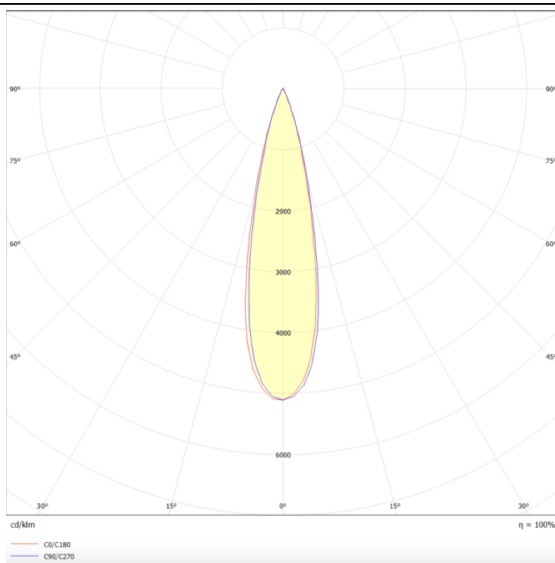

### PRO-DS

Lavov downlight from the family PRO-DS with a power of 17,73W and an optics 24 degrees . CCT 4000K. With a total lumen output of 1556lm and a luminous efficiency of 87,76lm/W.DALI driver. Made in die cast aluminum and finished in Silver color.

### Scheme

### Photometry

Item code	86.D026.2423.03
Product type	Indoor
Category	Downlights
Family	PRO-D
Subfamily	PRO-DS
Pictograms	

Product	
Real power (W)	17.73
Real luminous flux (Lm)	1556
Luminous efficiency (Lm/W)	87.76
Beam angle (&ordm;)	24
Life time (h)	50000 h L80B10
IP	20
Electrical class insulation	Clas II
Colour	Silver
Control gear included	Yes
Control gear	DALI
Flicker Free	Yes
Light source	LED
Type of LED	COB
Colour temperature (K)	4000
Colour consistency (SDCM)	SDCM<3
CRI	90