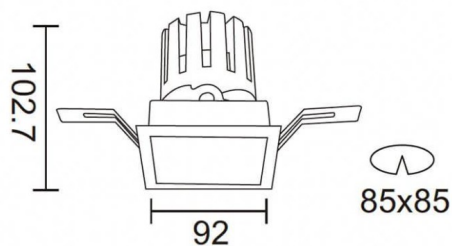

### PRO-DS

Lavov downlight from the family PRO-DS with a power of 17,73W and an optics 36 degrees . CCT 4000K. With a total lumen output of 1556lm and a luminous efficiency of 87,76lm/W.ON/OFF driver. Made in die cast aluminum and finished in White color.

#### Scheme

Product	
Real power (W)	17.73
Real luminous flux (Lm)	1556
Luminous efficiency (Lm/W)	87.76
Beam angle (&ordm;)	36
Life time (h)	50000 h L80B10
IP	20
Electrical class insulation	Clas II
Colour	White
Control gear included	Yes
Control gear	ON/OFF
Flicker Free	Yes
Light source	LED
Type of LED	COB
Colour temperature (K)	4000
Colour consistency (SDCM)	SDCM<3
CRI	90