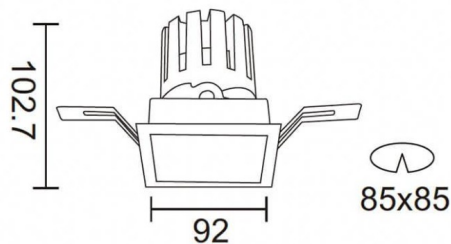

PRO-DS

Lavov downlight from the family PRO-DS with a power of 17,73W and an optics 36 degrees . CCT 4000K. With a total lumen output of 1556lm and a luminous efficiency of 87,76lm/W.ON/OFF driver. Made in die cast aluminum and finished in White color.

Item code	86.D026.2431.01
Product type	Indoor
Category	Downlights
Family	PRO-D
Subfamily	PRO-DS
Pictograms	

Scheme

Product	
Real power (W)	17.73
Real luminous flux (Lm)	1556
Luminous efficiency (Lm/W)	87.76
Beam angle (°)	36
Life time (h)	50000 h L80B10
IP	20
Electrical class insulation	Clas II
Colour	White
Control gear included	Yes
Control gear	ON/OFF
Flicker Free	Yes
Light source	LED
Type of LED	COB
Colour temperature (K)	4000
Colour consistency (SDCM)	SDCM3
CRI	90