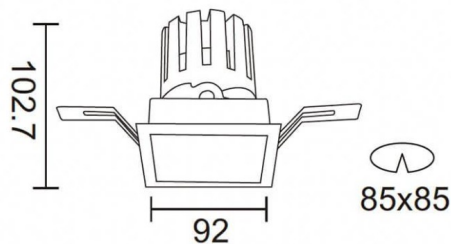

PRO-DS

Lavov downlight from the family PRO-DS with a power of 17,73W and an optics 36 degrees . CCT 4000K. With a total lumen output of 1556lm and a luminous efficiency of 87,76lm/W.ON/OFF driver. Made in die cast aluminum and finished in White color.

Item code	86.D026.2431.01
Product type	Indoor
Category	Downlights
Family	PRO-D
Subfamily	PRO-DS

Pictograms

Scheme

Product	
Real power (W)	17.73
Real luminous flux (Lm)	1556
Luminous efficiency (Lm/W)	87.76
Beam angle (°)	36
Life time (h)	50000 h L80B10
IP	20
Electrical class insulation	Clas II
Colour	White
Control gear included	Yes
Control gear	ON/OFF
Flicker Free	Yes
Light source	LED
Type of LED	COB
Colour temperature (K)	4000
Colour consistency (SDCM)	SDCM3
CRI	90