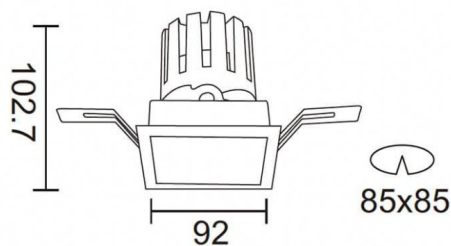

PRO-DS

Lavov downlight from the family PRO-DS with a power of 17,73W and an optics 36 degrees . CCT 4000K. With a total lumen output of 1556lm and a luminous efficiency of 87,76lm/W.ON/OFF driver. Made in die cast aluminum and finished in Black color.

Item code	86.D026.2431.02
Product type	Indoor
Category	Downlights
Family	PRO-D
Subfamily	PRO-DS
Pictograms	

Scheme

Product	
Real power (W)	17.73
Real luminous flux (Lm)	1556
Luminous efficiency (Lm/W)	87.76
Beam angle (°)	36
Life time (h)	50000 h L80B10
IP	20
Electrical class insulation	Clas II
Colour	Black
Control gear included	Yes
Control gear	ON/OFF
Flicker Free	Yes
Light source	LED
Type of LED	COB
Colour temperature (K)	4000
Colour consistency (SDCM)	SDCM3
CRI	90