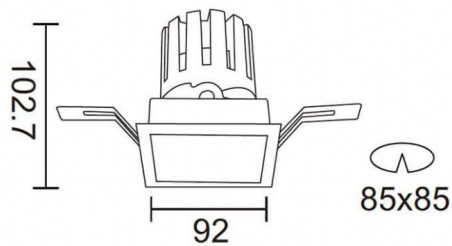

### PRO-DS

Lavov downlight from the family PRO-DS with a power of 17,73W and an optics 36 degrees . CCT 4000K. With a total lumen output of 1556lm and a luminous efficiency of 87,76lm/W.ON/OFF driver. Made in die cast aluminum and finished in Black color.

### Scheme

Item code	86.D026.2431.02
Product type	Indoor
Category	Downlights
Family	PRO-D
Subfamily	PRO-DS
Pictograms	

Product	
Real power (W)	17.73
Real luminous flux (Lm)	1556
Luminous efficiency (Lm/W)	87.76
Beam angle (&ordm;)	36
Life time (h)	50000 h L80B10
IP	20
Electrical class insulation	Clas II
Colour	Black
Control gear included	Yes
Control gear	ON/OFF
Flicker Free	Yes
Light source	LED
Type of LED	COB
Colour temperature (K)	4000
Colour consistency (SDCM)	SDCM<3
CRI	90