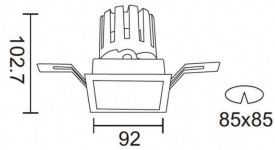

PRO-DS

Lavov downlight from the family PRO-DS with a power of 17,73W and an optics 36 degrees . CCT 4000K. With a total lumen output of 1556lm and a luminous efficiency of 87,76lm/W.ON/OFF driver. Made in die cast aluminum and finished in Silver color.

Item code	86.D026.2431.03
Product type	Indoor
Category	Downlights
Family	PRO-D
Subfamily	PRO-DS
Pictograms	

Scheme

Product	
Real power (W)	17.73
Real luminous flux (Lm)	1556
Luminous efficiency (Lm/W)	87.76
Beam angle (°)	36
Life time (h)	50000 h L80B10
IP	20
Electrical class insulation	Clas II
Colour	Silver
Control gear included	Yes
Control gear	ON/OFF
Flicker Free	Yes
Light source	LED
Type of LED	COB
Colour temperature (K)	4000
Colour consistency (SDCM)	SDCM<3
CRI	90