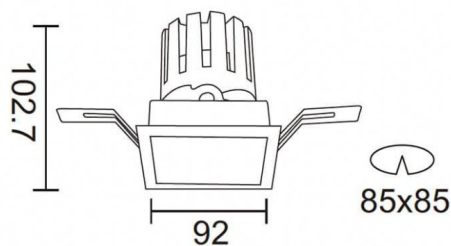

PRO-DS

Lavov downlight from the family PRO-DS with a power of 17,73W and an optics 36 degrees . CCT 4000K. With a total lumen output of 1556lm and a luminous efficiency of 87,76lm/W.ON/OFF driver. Made in die cast aluminum and finished in Silver color.

Item code	86.D026.2431.03
Product type	Indoor
Category	Downlights
Family	PRO-D
Subfamily	PRO-DS
Pictograms	

Scheme

Product	
Real power (W)	17.73
Real luminous flux (Lm)	1556
Luminous efficiency (Lm/W)	87.76
Beam angle (°)	36
Life time (h)	50000 h L80B10
IP	20
Electrical class insulation	Clas II
Colour	Silver
Control gear included	Yes
Control gear	ON/OFF
Flicker Free	Yes
Light source	LED
Type of LED	COB
Colour temperature (K)	4000
Colour consistency (SDCM)	SDCM3
CRI	90