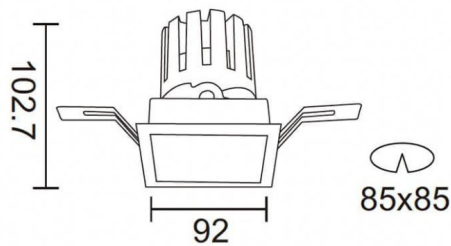

Scheme

PRO-DS

Lavov downlight from the family PRO-DS with a power of 17,73W and an optics 36 degrees . CCT 4000K. With a total lumen output of 1556lm and a luminous efficiency of 87,76lm/W.ON/OFF driver. Made in die cast aluminum and finished in Silver color.

Item code	86.D026.2431.03
Product type	Indoor
Category	Downlights
Family	PRO-D
Subfamily	PRO-DS
Pictograms	

Product	
Real power (W)	17.73
Real luminous flux (Lm)	1556
Luminous efficiency (Lm/W)	87.76
Beam angle (&ordm;)	36
Life time (h)	50000 h L80B10
IP	20
Electrical class insulation	Clas II
Colour	Silver
Control gear included	Yes
Control gear	ON/OFF
Flicker Free	Yes
Light source	LED
Type of LED	COB
Colour temperature (K)	4000
Colour consistency (SDCM)	SDCM<3
CRI	90