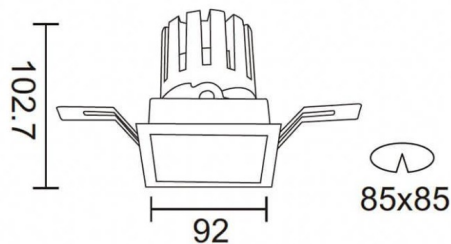

PRO-DS

Lavov downlight from the family PRO-DS with a power of 17,73W and an optics 36 degrees . CCT 4000K. With a total lumen output of 1556lm and a luminous efficiency of 87,76lm/W.DALI driver. Made in die cast aluminum and finished in White color.

Scheme

Photometry

Item code	86.D026.2433.01
Product type	Indoor
Category	Downlights
Family	PRO-D
Subfamily	PRO-DS
Pictograms	

Product

Real power (W)	17.73
Real luminous flux (Lm)	1556
Luminous efficiency (Lm/W)	87.76
Beam angle (°)	36
Life time (h)	50000 h L80B10
IP	20
Electrical class insulation	Clas II
Colour	White
Control gear included	Yes
Control gear	DALI
Flicker Free	Yes
Light source	LED
Type of LED	COB
Colour temperature (K)	4000
Colour consistency (SDCM)	SDCM3
CRI	90