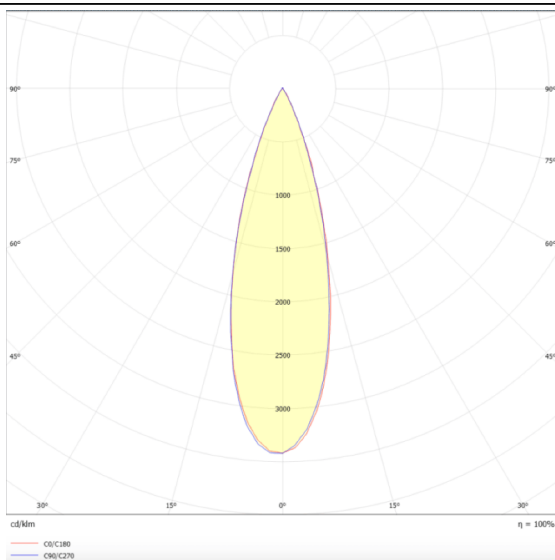

PRO-DS

Lavov downlight from the family PRO-DS with a power of 17,73W and an optics 36 degrees . CCT 4000K. With a total lumen output of 1556lm and a luminous efficiency of 87,76lm/W.DALI driver. Made in die cast aluminum and finished in White color.

Scheme

Photometry

Item code	86.D026.2433.01
Product type	Indoor
Category	Downlights
Family	PRO-D
Subfamily	PRO-DS
Pictograms	

Product

Real power (W)	17.73
Real luminous flux (Lm)	1556
Luminous efficiency (Lm/W)	87.76
Beam angle (°)	36
Life time (h)	50000 h L80B10
IP	20
Electrical class insulation	Clas II
Colour	White
Control gear included	Yes
Control gear	DALI
Flicker Free	Yes
Light source	LED
Type of LED	COB
Colour temperature (K)	4000
Colour consistency (SDCM)	SDCM3
CRI	90