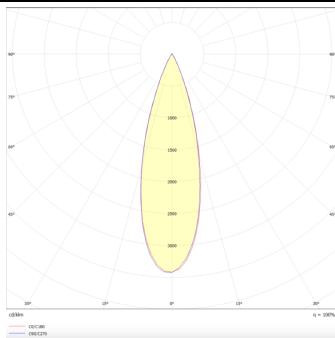

PRO-DS

Lavov downlight from the family PRO-DS with a power of 17,73W and an optics 36 degrees . CCT 4000K. With a total lumen output of 1556lm and a luminous efficiency of 87,76lm/W.DALI driver. Made in die cast aluminum and finished in White color.

Item code	86.D026.2433.01
Product type	Indoor
Category	Downlights
Family	PRO-D
Subfamily	PRO-DS
Pictograms	

Scheme

Photometry

Product	
Real power (W)	17.73
Real luminous flux (Lm)	1556
Luminous efficiency (Lm/W)	87.76
Beam angle (°)	36
Life time (h)	50000 h L80B10
IP	20
Electrical class insulation	Clas II
Colour	White
Control gear included	Yes
Control gear	DALI
Flicker Free	Yes
Light source	LED
Type of LED	COB
Colour temperature (K)	4000
Colour consistency (SDCM)	SDCM<3
CRI	90