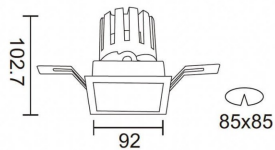

PRO-DS

Lavov downlight from the family PRO-DS with a power of 17,73W and an optics 36 degrees . CCT 4000K. With a total lumen output of 1556lm and a luminous efficiency of 87,76lm/W.DALI driver. Made in die cast aluminum and finished in White color.

Item code	86.D026.2433.01
Product type	Indoor
Category	Downlights
Family	PRO-D
Subfamily	PRO-DS
Pictograms	

Scheme

Product	
Real power (W)	17.73
Real luminous flux (Lm)	1556
Luminous efficiency (Lm/W)	87.76
Beam angle (°)	36
Life time (h)	50000 h L80B10
IP	20
Electrical class insulation	Clas II
Colour	White
Control gear included	Yes
Control gear	DALI
Flicker Free	Yes
Light source	LED
Type of LED	COB
Colour temperature (K)	4000
Colour consistency (SDCM)	SDCM<3
CRI	90