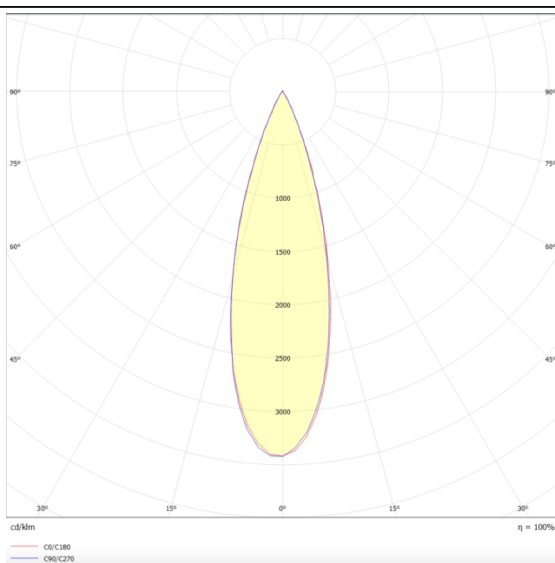

PRO-DS

Lavov downlight from the family PRO-DS with a power of 17,73W and an optics 36 degrees . CCT 4000K. With a total lumen output of 1556lm and a luminous efficiency of 87,76lm/W.DALI driver. Made in die cast aluminum and finished in White color.

Scheme

Photometry

Item code	86.D026.2433.01
Product type	Indoor
Category	Downlights
Family	PRO-D
Subfamily	PRO-DS
Pictograms	

Product	
Real power (W)	17.73
Real luminous flux (Lm)	1556
Luminous efficiency (Lm/W)	87.76
Beam angle (º)	36
Life time (h)	50000 h L80B10
IP	20
Electrical class insulation	Clas II
Colour	White
Control gear included	Yes
Control gear	DALI
Flicker Free	Yes
Light source	LED
Type of LED	COB
Colour temperature (K)	4000
Colour consistency (SDCM)	SDCM<3
CRI	90