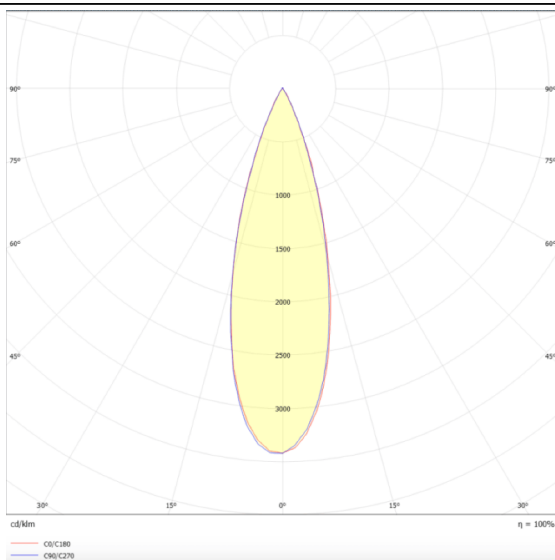

PRO-DS

Lavov downlight from the family PRO-DS with a power of 17,73W and an optics 36 degrees . CCT 4000K. With a total lumen output of 1556lm and a luminous efficiency of 87,76lm/W.DALI driver. Made in die cast aluminum and finished in Black color.

Scheme

Photometry

Item code	86.D026.2433.02
Product type	Indoor
Category	Downlights
Family	PRO-D
Subfamily	PRO-DS
Pictograms	

Product

Real power (W)	17.73
Real luminous flux (Lm)	1556
Luminous efficiency (Lm/W)	87.76
Beam angle (º)	36
Life time (h)	50000 h L80B10
IP	20
Electrical class insulation	Clas II
Colour	Black
Control gear included	Yes
Control gear	DALI
Flicker Free	Yes
Light source	LED
Type of LED	COB
Colour temperature (K)	4000
Colour consistency (SDCM)	SDCM<3
CRI	90