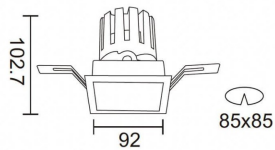

PRO-DS

Lavov downlight from the family PRO-DS with a power of 17,73W and an optics 36 degrees . CCT 4000K. With a total lumen output of 1556lm and a luminous efficiency of 87,76lm/W.DALI driver. Made in die cast aluminum and finished in Black color.

Item code	86.D026.2433.02
Product type	Indoor
Category	Downlights
Family	PRO-D
Subfamily	PRO-DS
Pictograms	

Scheme

Photometry

Product	
Real power (W)	17.73
Real luminous flux (Lm)	1556
Luminous efficiency (Lm/W)	87.76
Beam angle (°)	36
Life time (h)	50000 h L80B10
IP	20
Electrical class insulation	Clas II
Colour	Black
Control gear included	Yes
Control gear	DALI
Flicker Free	Yes
Light source	LED
Type of LED	COB
Colour temperature (K)	4000
Colour consistency (SDCM)	SDCM<3
CRI	90