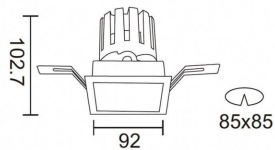

PRO-DS

Lavov downlight from the family PRO-DS with a power of 17,73W and an optics 36 degrees . CCT 4000K. With a total lumen output of 1556lm and a luminous efficiency of 87,76lm/W.DALI driver. Made in die cast aluminum and finished in Black color.

Item code	86.D026.2433.02
Product type	Indoor
Category	Downlights
Family	PRO-D
Subfamily	PRO-DS
Pictograms	

Scheme

Product

Real power (W)	17.73
Real luminous flux (Lm)	1556
Luminous efficiency (Lm/W)	87.76
Beam angle (°)	36
Life time (h)	50000 h L80B10
IP	20
Electrical class insulation	Clas II
Colour	Black
Control gear included	Yes
Control gear	DALI
Flicker Free	Yes
Light source	LED
Type of LED	COB
Colour temperature (K)	4000
Colour consistency (SDCM)	SDCM<3
CRI	90