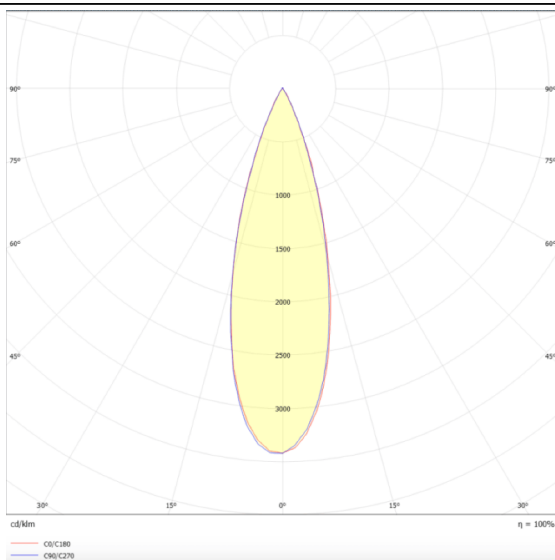

### PRO-DS

Lavov downlight from the family PRO-DS with a power of 17,73W and an optics 36 degrees . CCT 4000K. With a total lumen output of 1556lm and a luminous efficiency of 87,76lm/W.DALI driver. Made in die cast aluminum and finished in Black color.

### Scheme

### Photometry

Item code	86.D026.2433.02
Product type	Indoor
Category	Downlights
Family	PRO-D
Subfamily	PRO-DS
Pictograms	

Product	
Real power (W)	17.73
Real luminous flux (Lm)	1556
Luminous efficiency (Lm/W)	87.76
Beam angle (°)	36
Life time (h)	50000 h L80B10
IP	20
Electrical class insulation	Clas II
Colour	Black
Control gear included	Yes
Control gear	DALI
Flicker Free	Yes
Light source	LED
Type of LED	COB
Colour temperature (K)	4000
Colour consistency (SDCM)	SDCM3
CRI	90