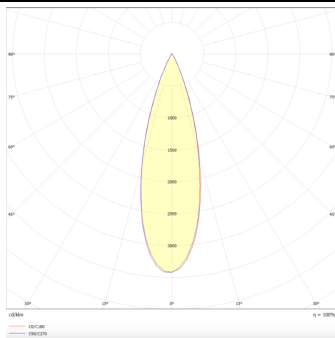

PRO-DS

Lavov downlight from the family PRO-DS with a power of 17,73W and an optics 36 degrees . CCT 4000K. With a total lumen output of 1556lm and a luminous efficiency of 87,76lm/W.DALI driver. Made in die cast aluminum and finished in Black color.

Item code	86.D026.2433.02
Product type	Indoor
Category	Downlights
Family	PRO-D
Subfamily	PRO-DS
Pictograms	

Scheme

Photometry

Product	
Real power (W)	17.73
Real luminous flux (Lm)	1556
Luminous efficiency (Lm/W)	87.76
Beam angle (°)	36
Life time (h)	50000 h L80B10
IP	20
Electrical class insulation	Clas II
Colour	Black
Control gear included	Yes
Control gear	DALI
Flicker Free	Yes
Light source	LED
Type of LED	COB
Colour temperature (K)	4000
Colour consistency (SDCM)	SDCM<3
CRI	90