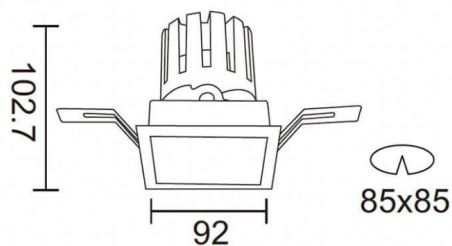

PRO-DS

Lavov downlight from the family PRO-DS with a power of 17,73W and an optics 36 degrees . CCT 4000K. With a total lumen output of 1556lm and a luminous efficiency of 87,76lm/W.DALI driver. Made in die cast aluminum and finished in Black color.

Scheme

Photometry

Item code	86.D026.2433.02
Product type	Indoor
Category	Downlights
Family	PRO-D
Subfamily	PRO-DS
Pictograms	

Product

Real power (W)	17.73
Real luminous flux (Lm)	1556
Luminous efficiency (Lm/W)	87.76
Beam angle (º)	36
Life time (h)	50000 h L80B10
IP	20
Electrical class insulation	Clas II
Colour	Black
Control gear included	Yes
Control gear	DALI
Flicker Free	Yes
Light source	LED
Type of LED	COB
Colour temperature (K)	4000
Colour consistency (SDCM)	SDCM<3
CRI	90