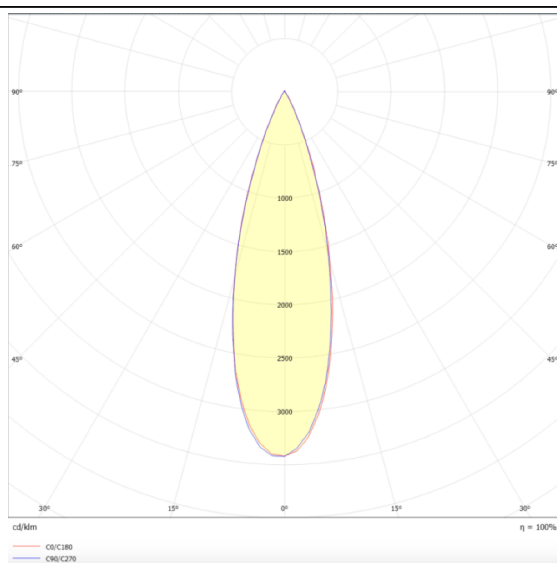

PRO-DS

Lavov downlight from the family PRO-DS with a power of 17,73W and an optics 36 degrees . CCT 4000K. With a total lumen output of 1556lm and a luminous efficiency of 87,76lm/W.DALI driver. Made in die cast aluminum and finished in Silver color.

Scheme

Photometry

Item code	86.D026.2433.03
Product type	Indoor
Category	Downlights
Family	PRO-D
Subfamily	PRO-DS
Pictograms	

Product

Real power (W)	17.73
Real luminous flux (Lm)	1556
Luminous efficiency (Lm/W)	87.76
Beam angle (º)	36
Life time (h)	50000 h L80B10
IP	20
Electrical class insulation	Clas II
Colour	Silver
Control gear included	Yes
Control gear	DALI
Flicker Free	Yes
Light source	LED
Type of LED	COB
Colour temperature (K)	4000
Colour consistency (SDCM)	SDCM<3
CRI	90