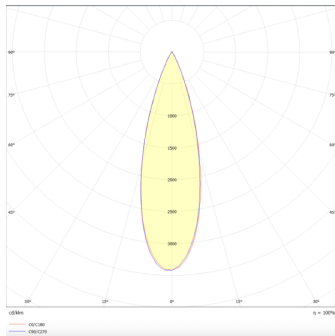

PRO-DS

Lavov downlight from the family PRO-DS with a power of 17,73W and an optics 36 degrees . CCT 4000K. With a total lumen output of 1556lm and a luminous efficiency of 87,76lm/W.DALI driver. Made in die cast aluminum and finished in Silver color.

Item code	86.D026.2433.03
Product type	Indoor
Category	Downlights
Family	PRO-D
Subfamily	PRO-DS
Pictograms	

Scheme

Photometry

Product	
Real power (W)	17.73
Real luminous flux (Lm)	1556
Luminous efficiency (Lm/W)	87.76
Beam angle (°)	36
Life time (h)	50000 h L80B10
IP	20
Electrical class insulation	Clas II
Colour	Silver
Control gear included	Yes
Control gear	DALI
Flicker Free	Yes
Light source	LED
Type of LED	COB
Colour temperature (K)	4000
Colour consistency (SDCM)	SDCM<3
CRI	90