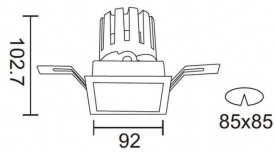

PRO-DS

Lavov downlight from the family PRO-DS with a power of 17,73W and an optics 36 degrees . CCT 4000K. With a total lumen output of 1556lm and a luminous efficiency of 87,76lm/W.DALI driver. Made in die cast aluminum and finished in Silver color.

Item code	86.D026.2433.03
Product type	Indoor
Category	Downlights
Family	PRO-D
Subfamily	PRO-DS
Pictograms	

Scheme

Product	
Real power (W)	17.73
Real luminous flux (Lm)	1556
Luminous efficiency (Lm/W)	87.76
Beam angle (°)	36
Life time (h)	50000 h L80B10
IP	20
Electrical class insulation	Clas II
Colour	Silver
Control gear included	Yes
Control gear	DALI
Flicker Free	Yes
Light source	LED
Type of LED	COB
Colour temperature (K)	4000
Colour consistency (SDCM)	SDCM<3
CRI	90