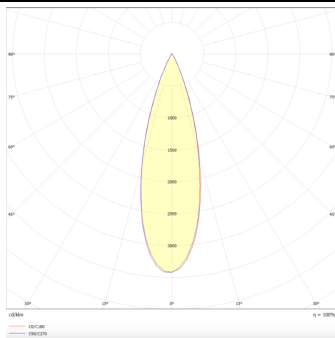

PRO-DS

Lavov downlight from the family PRO-DS with a power of 17,73W and an optics 36 degrees . CCT 4000K. With a total lumen output of 1556lm and a luminous efficiency of 87,76lm/W.DALI driver. Made in die cast aluminum and finished in Silver color.

Item code	86.D026.2433.03
Product type	Indoor
Category	Downlights
Family	PRO-D
Subfamily	PRO-DS
Pictograms	

Scheme

Photometry

Product	
Real power (W)	17.73
Real luminous flux (Lm)	1556
Luminous efficiency (Lm/W)	87.76
Beam angle (°)	36
Life time (h)	50000 h L80B10
IP	20
Electrical class insulation	Clas II
Colour	Silver
Control gear included	Yes
Control gear	DALI
Flicker Free	Yes
Light source	LED
Type of LED	COB
Colour temperature (K)	4000
Colour consistency (SDCM)	SDCM<3
CRI	90