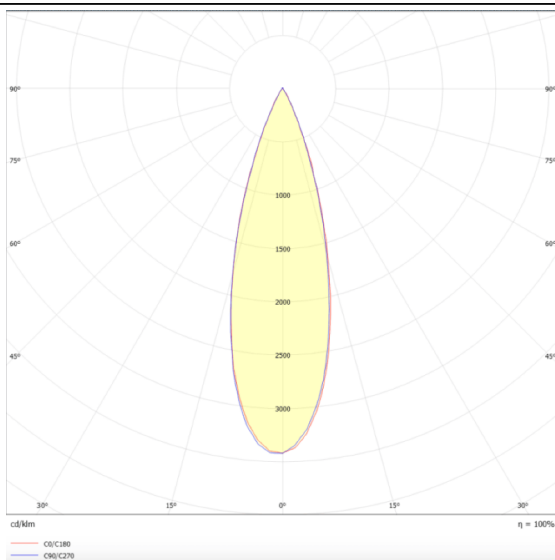

PRO-DS

Lavov downlight from the family PRO-DS with a power of 17,73W and an optics 36 degrees . CCT 4000K. With a total lumen output of 1556lm and a luminous efficiency of 87,76lm/W.DALI driver. Made in die cast aluminum and finished in Silver color.

Scheme

Photometry

Item code	86.D026.2433.03
Product type	Indoor
Category	Downlights
Family	PRO-D
Subfamily	PRO-DS
Pictograms	

Product	
Real power (W)	17.73
Real luminous flux (Lm)	1556
Luminous efficiency (Lm/W)	87.76
Beam angle (°)	36
Life time (h)	50000 h L80B10
IP	20
Electrical class insulation	Clas II
Colour	Silver
Control gear included	Yes
Control gear	DALI
Flicker Free	Yes
Light source	LED
Type of LED	COB
Colour temperature (K)	4000
Colour consistency (SDCM)	SDCM3
CRI	90