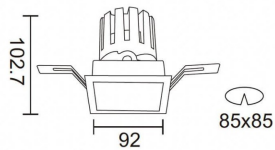

PRO-DS

Lavov downlight from the family PRO-DS with a power of 17,73W and an optics 36 degrees . CCT 4000K. With a total lumen output of 1556lm and a luminous efficiency of 87,76lm/W.DALI driver. Made in die cast aluminum and finished in Silver color.

Item code	86.D026.2433.03
Product type	Indoor
Category	Downlights
Family	PRO-D
Subfamily	PRO-DS
Pictograms	

Scheme

Photometry

Product	
Real power (W)	17.73
Real luminous flux (Lm)	1556
Luminous efficiency (Lm/W)	87.76
Beam angle (°)	36
Life time (h)	50000 h L80B10
IP	20
Electrical class insulation	Clas II
Colour	Silver
Control gear included	Yes
Control gear	DALI
Flicker Free	Yes
Light source	LED
Type of LED	COB
Colour temperature (K)	4000
Colour consistency (SDCM)	SDCM<3
CRI	90