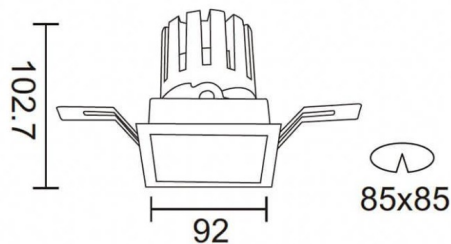

PRO-DS

Lavov downlight from the family PRO-DS with a power of 17,73W and an optics 36 degrees . CCT 4000K. With a total lumen output of 1556lm and a luminous efficiency of 87,76lm/W.DALI driver. Made in die cast aluminum and finished in Silver color.

Scheme

Photometry

Item code	86.D026.2433.03
Product type	Indoor
Category	Downlights
Family	PRO-D
Subfamily	PRO-DS
Pictograms	

Product	
Real power (W)	17.73
Real luminous flux (Lm)	1556
Luminous efficiency (Lm/W)	87.76
Beam angle (°)	36
Life time (h)	50000 h L80B10
IP	20
Electrical class insulation	Clas II
Colour	Silver
Control gear included	Yes
Control gear	DALI
Flicker Free	Yes
Light source	LED
Type of LED	COB
Colour temperature (K)	4000
Colour consistency (SDCM)	SDCM3
CRI	90