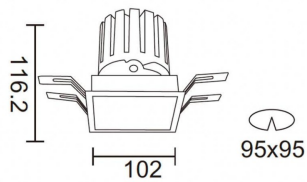

Scheme

Product	
Real power (W)	28.7
Real luminous flux (Lm)	2336
Luminous efficiency (Lm/W)	81.40000000000006
Beam angle (°)	12
Life time (h)	50000 h L80B10
IP	20
Electrical class insulation	Clas II
Colour	White
Control gear included	Yes
Control gear	ON/OFF
Flicker Free	Yes
Light source	LED
Type of LED	COB
Colour temperature (K)	3000
Colour consistency (SDCM)	SDCM<3
CRI	90