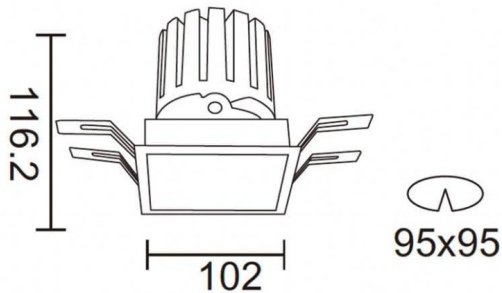

Scheme

**PRO-DS**

Lavov downlight from the family PRO-DS with a power of 28,7W and an optics 12 degrees . CCT 3000K. With a total lumen output of 2336lm and a luminous efficiency of 81,4lm/W.ON/OFF driver. Made in die cast aluminum and finished in White color.

Item code	86.D026.3311.01
Product type	Indoor
Category	Downlights
Family	PRO-D
Subfamily	PRO-DS
Pictograms	

Product	
Real power (W)	28.7
Real luminous flux (Lm)	2336
Luminous efficiency (Lm/W)	81.40000000000006
Beam angle (°)	12
Life time (h)	50000 h L80B10
IP	20
Electrical class insulation	Clas II
Colour	White
Control gear included	Yes
Control gear	ON/OFF
Flicker Free	Yes
Light source	LED
Type of LED	COB
Colour temperature (K)	3000
Colour consistency (SDCM)	SDCM3
CRI	90