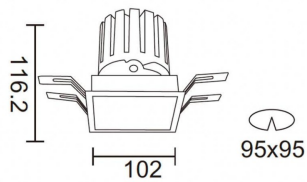

### PRO-DS

Lavov downlight from the family PRO-DS with a power of 28,7W and an optics 12 degrees . CCT 3000K. With a total lumen output of 2336lm and a luminous efficiency of 81,4lm/W.ON/OFF driver. Made in die cast aluminum and finished in White color.

### Scheme

<b>Product</b>	
<b>Real power (W)</b>	<b>28.7</b>
<b>Real luminous flux (Lm)</b>	<b>2336</b>
<b>Luminous efficiency (Lm/W)</b>	<b>81.40000000000006</b>
<b>Beam angle (°)</b>	<b>12</b>
<b>Life time (h)</b>	<b>50000 h L80B10</b>
<b>IP</b>	<b>20</b>
<b>Electrical class insulation</b>	<b>Clas II</b>
<b>Colour</b>	<b>White</b>
<b>Control gear included</b>	<b>Yes</b>
<b>Control gear</b>	<b>ON/OFF</b>
<b>Flicker Free</b>	<b>Yes</b>
<b>Light source</b>	<b>LED</b>
<b>Type of LED</b>	<b>COB</b>
<b>Colour temperature (K)</b>	<b>3000</b>
<b>Colour consistency (SDCM)</b>	<b>SDCM&lt;3</b>
<b>CRI</b>	<b>90</b>