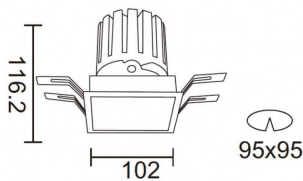

PRO-DS

Lavov downlight from the family PRO-DS with a power of 28,7W and an optics 12 degrees . CCT 3000K. With a total lumen output of 2336lm and a luminous efficiency of 81,4lm/W.ON/OFF driver. Made in die cast aluminum and finished in White color.

Item code	86.D026.3311.01
Product type	Indoor
Category	Downlights
Family	PRO-D
Subfamily	PRO-DS
Pictograms	

Scheme

Product	
Real power (W)	28.7
Real luminous flux (Lm)	2336
Luminous efficiency (Lm/W)	81.400000000000006
Beam angle (°)	12
Life time (h)	50000 h L80B10
IP	20
Electrical class insulation	Clas II
Colour	White
Control gear included	Yes
Control gear	ON/OFF
Flicker Free	Yes
Light source	LED
Type of LED	COB
Colour temperature (K)	3000
Colour consistency (SDCM)	SDCM<3
CRI	90