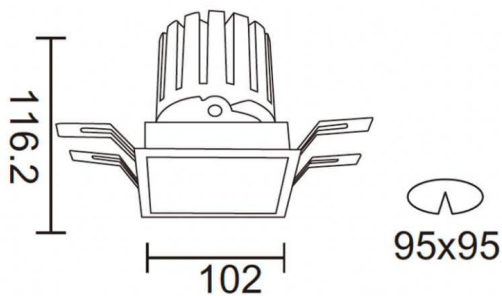

PRO-DS

Lavov downlight from the family PRO-DS with a power of 28,7W and an optics 12 degrees . CCT 3000K. With a total lumen output of 2336lm and a luminous efficiency of 81,4lm/W.ON/OFF driver. Made in die cast aluminum and finished in White color.

Item code	86.D026.3311.01
Product type	Indoor
Category	Downlights
Family	PRO-D
Subfamily	PRO-DS
Pictograms	

Scheme

Product	
Real power (W)	28.7
Real luminous flux (Lm)	2336
Luminous efficiency (Lm/W)	81.4
Beam angle (º)	12
Life time (h)	50000 h L80B10
IP	20
Electrical class insulation	Clas II
Colour	White
Control gear included	Yes
Control gear	ON/OFF
Flicker Free	Yes
Light source	LED
Type of LED	COB
Colour temperature (K)	3000
Colour consistency (SDCM)	SDCM<3
CRI	90