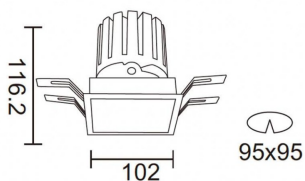

PRO-DS

Lavov downlight from the family PRO-DS with a power of 28,7W and an optics 12 degrees . CCT 3000K. With a total lumen output of 2336lm and a luminous efficiency of 81,4lm/W.ON/OFF driver. Made in die cast aluminum and finished in Black color.

Item code	86.D026.3311.02
Product type	Indoor
Category	Downlights
Family	PRO-D
Subfamily	PRO-DS

Pictograms

Scheme

Product

Real power (W)	28.7
Real luminous flux (Lm)	2336
Luminous efficiency (Lm/W)	81.400000000000006
Beam angle (°)	12
Life time (h)	50000 h L80B10
IP	20
Electrical class insulation	Clas II
Colour	Black
Control gear included	Yes
Control gear	ON/OFF
Flicker Free	Yes
Light source	LED
Type of LED	COB
Colour temperature (K)	3000
Colour consistency (SDCM)	SDCM<3
CRI	90