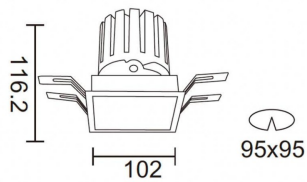

PRO-DS

Lavov downlight from the family PRO-DS with a power of 28,7W and an optics 12 degrees . CCT 3000K. With a total lumen output of 2336lm and a luminous efficiency of 81,4lm/W.ON/OFF driver. Made in die cast aluminum and finished in Black color.

Item code	86.D026.3311.02
Product type	Indoor
Category	Downlights
Family	PRO-D
Subfamily	PRO-DS
Pictograms	

Scheme

Product	
Real power (W)	28.7
Real luminous flux (Lm)	2336
Luminous efficiency (Lm/W)	81.40000000000006
Beam angle (°)	12
Life time (h)	50000 h L80B10
IP	20
Electrical class insulation	Clas II
Colour	Black
Control gear included	Yes
Control gear	ON/OFF
Flicker Free	Yes
Light source	LED
Type of LED	COB
Colour temperature (K)	3000
Colour consistency (SDCM)	SDCM<3
CRI	90