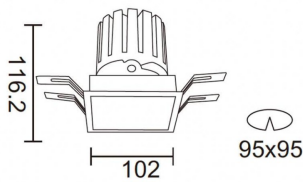

PRO-DS

Lavov downlight from the family PRO-DS with a power of 28,7W and an optics 12 degrees . CCT 3000K. With a total lumen output of 2336lm and a luminous efficiency of 81,4lm/W.ON/OFF driver. Made in die cast aluminum and finished in Black color.

Item code	86.D026.3311.02
Product type	Indoor
Category	Downlights
Family	PRO-D
Subfamily	PRO-DS
Pictograms	

Scheme

Product	
Real power (W)	28.7
Real luminous flux (Lm)	2336
Luminous efficiency (Lm/W)	81.40000000000006
Beam angle (°)	12
Life time (h)	50000 h L80B10
IP	20
Electrical class insulation	Clas II
Colour	Black
Control gear included	Yes
Control gear	ON/OFF
Flicker Free	Yes
Light source	LED
Type of LED	COB
Colour temperature (K)	3000
Colour consistency (SDCM)	SDCM<3
CRI	90