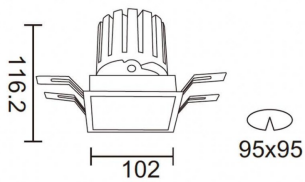

### PRO-DS

Lavov downlight from the family PRO-DS with a power of 28,7W and an optics 12 degrees . CCT 3000K. With a total lumen output of 2336lm and a luminous efficiency of 81,4lm/W.ON/OFF driver. Made in die cast aluminum and finished in Silver color.

### Scheme

|                             |                   |
|-----------------------------|-------------------|
| Product                     |                   |
| Real power (W)              | 28.7              |
| Real luminous flux (Lm)     | 2336              |
| Luminous efficiency (Lm/W)  | 81.40000000000006 |
| Beam angle (°)              | 12                |
| Life time (h)               | 50000 h L80B10    |
| IP                          | 20                |
| Electrical class insulation | Clas II           |
| Colour                      | Silver            |
| Control gear included       | Yes               |
| Control gear                | ON/OFF            |
| Flicker Free                | Yes               |
| Light source                | LED               |
| Type of LED                 | COB               |
| Colour temperature (K)      | 3000              |
| Colour consistency (SDCM)   | SDCM<3            |
| CRI                         | 90                |