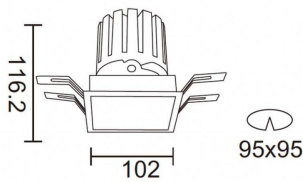

PRO-DS

Lavov downlight from the family PRO-DS with a power of 28,7W and an optics 12 degrees . CCT 3000K. With a total lumen output of 2336lm and a luminous efficiency of 81,4lm/W.ON/OFF driver. Made in die cast aluminum and finished in Silver color.

Item code	86.D026.3311.03
Product type	Indoor
Category	Downlights
Family	PRO-D
Subfamily	PRO-DS
Pictograms	

Scheme

Product	
Real power (W)	28.7
Real luminous flux (Lm)	2336
Luminous efficiency (Lm/W)	81.40000000000006
Beam angle (°)	12
Life time (h)	50000 h L80B10
IP	20
Electrical class insulation	Clas II
Colour	Silver
Control gear included	Yes
Control gear	ON/OFF
Flicker Free	Yes
Light source	LED
Type of LED	COB
Colour temperature (K)	3000
Colour consistency (SDCM)	SDCM<3
CRI	90